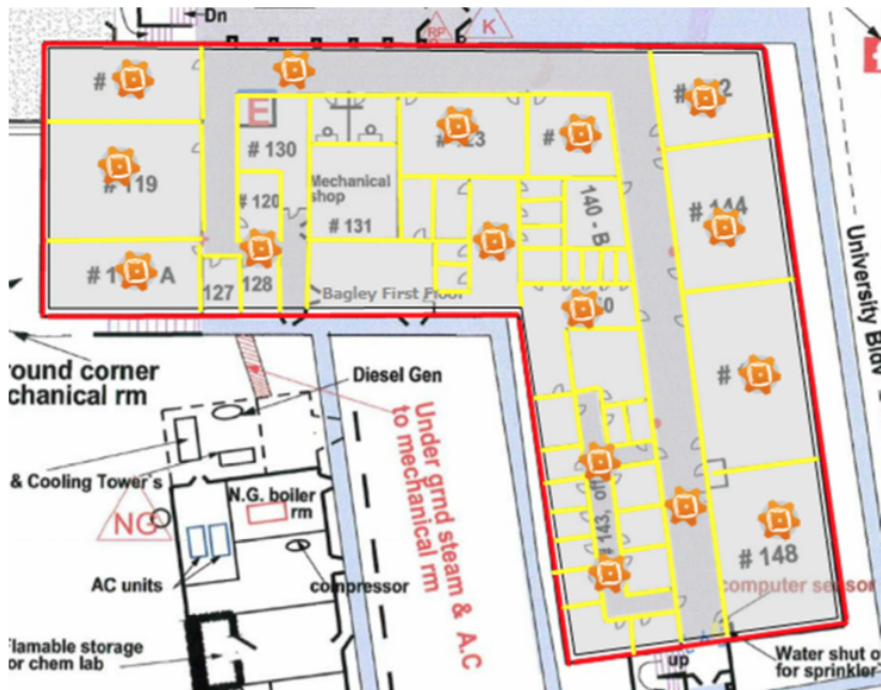

# Alikut Dorm, 38 single-cable locations

Alikut Floor 1

Alikut Floor 2

Alikut Floor 3

# Inlow Hall, 34 single-cable locations

Inlow Floor 1

Inflow Floor 2

Inflow Basement

# Badgley Hall, 80 single-cable locations

Badgley Floor 1 - east

Badgley Floor 1 - west

Badgley Floor 2 - east

Badgley Floor 2 - west

# Loso Hall, 37 single-cable locations