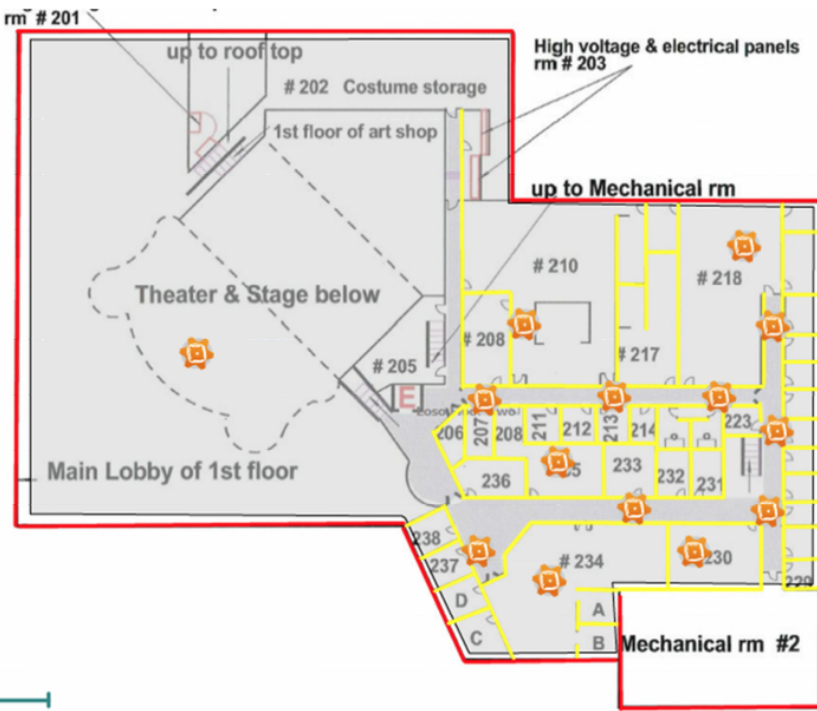

Loso Floor 2