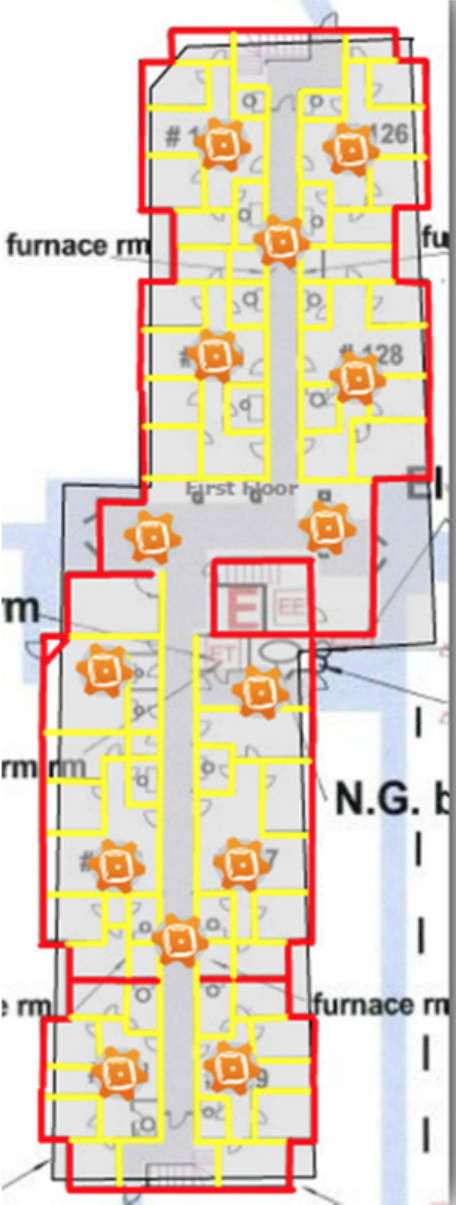

# RFP Exhibit A - Floor Plans

North Dorm, 40 single-cable locations

North Dorm Floor 1:

North Dorm Floor 2

# South Dorm, 40 single-cable locations

South Dorm Floor 1

South Dorm Floor 2

# Alikut Dorm, 38 single-cable locations

Alikut Floor 1

Alikut Floor 2

Alikut Floor 3

# Inlow Hall, 34 single-cable locations

Inlow Floor 1

Inflow Floor 2

Inflow Basement