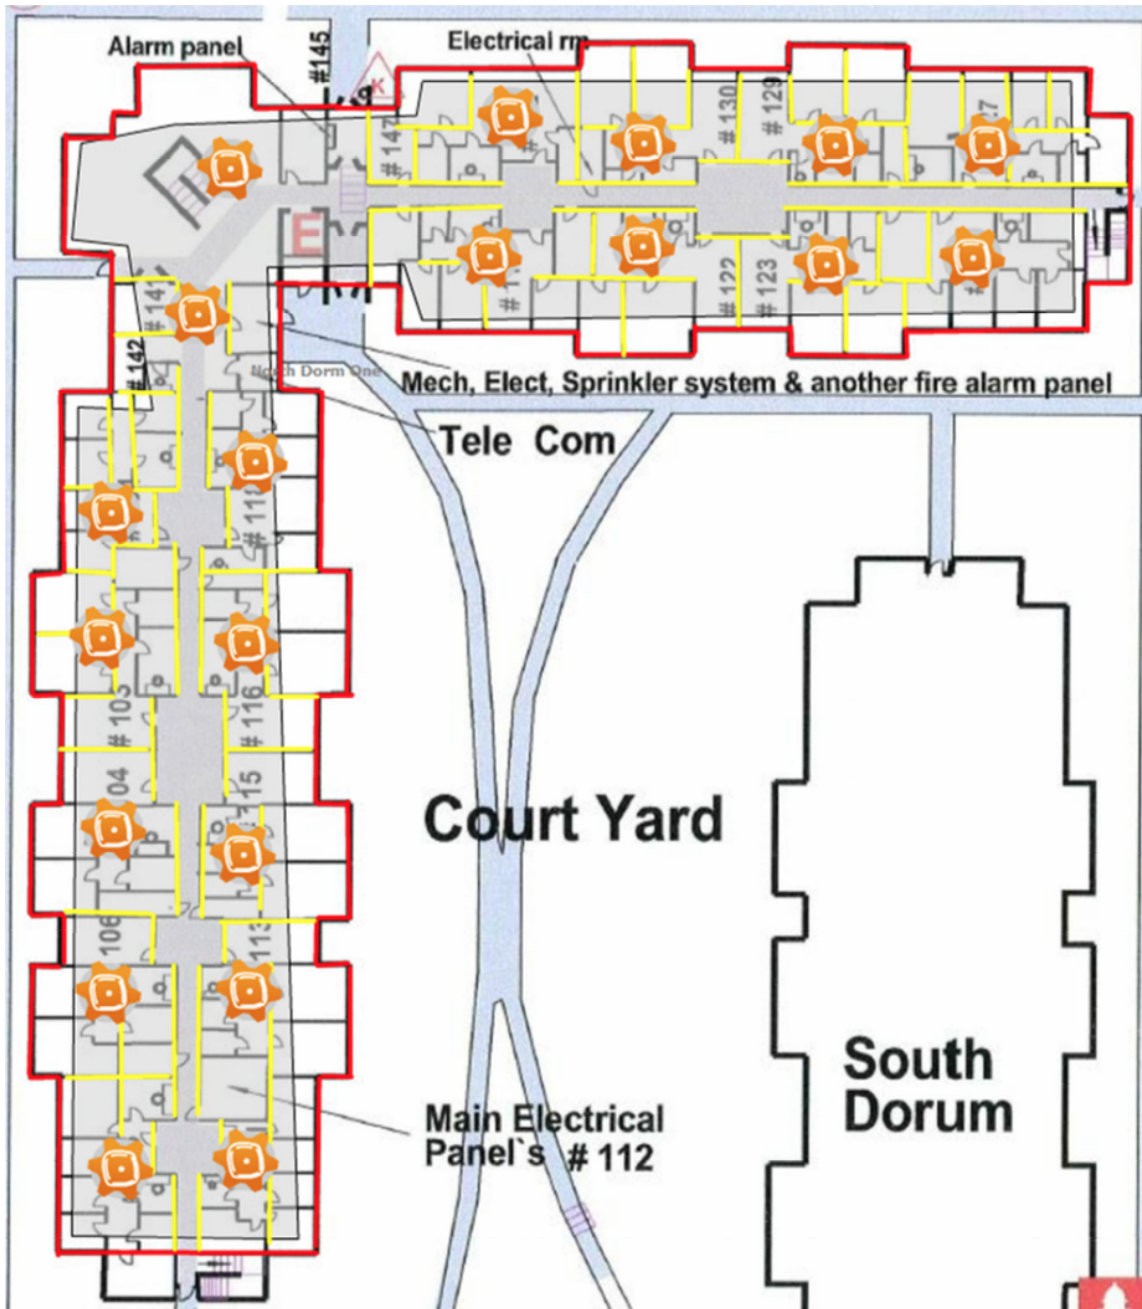

# RFP Exhibit A - Floor Plans

North Dorm, 40 single-cable locations

North Dorm Floor 1:

North Dorm Floor 2

# South Dorm, 40 single-cable locations

South Dorm Floor 1

South Dorm Floor 2

# Alikut Dorm, 38 single-cable locations

Alikut Floor 1

Alikut Floor 2

Alikut Floor 3

# Loso Hall, 37 single-cable locations