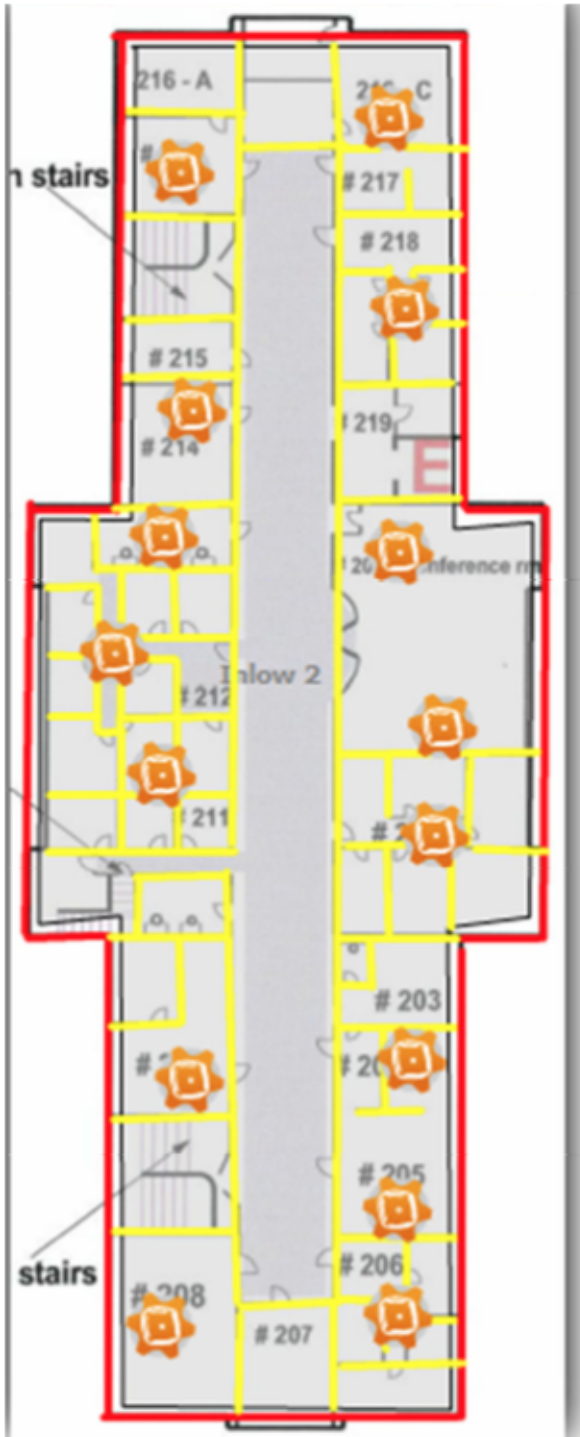

# RFP Exhibit A - Floor Plans

North Dorm, 40 single-cable locations

North Dorm Floor 1:

North Dorm Floor 2

# South Dorm, 40 single-cable locations

South Dorm Floor 1

South Dorm Floor 2

# Alikut Dorm, 38 single-cable locations

Alikut Floor 1

Alikut Floor 2

Alikut Floor 3

# Inlow Hall, 34 single-cable locations

Inlow Floor 1

Inflow Floor 2

Inflow Basement