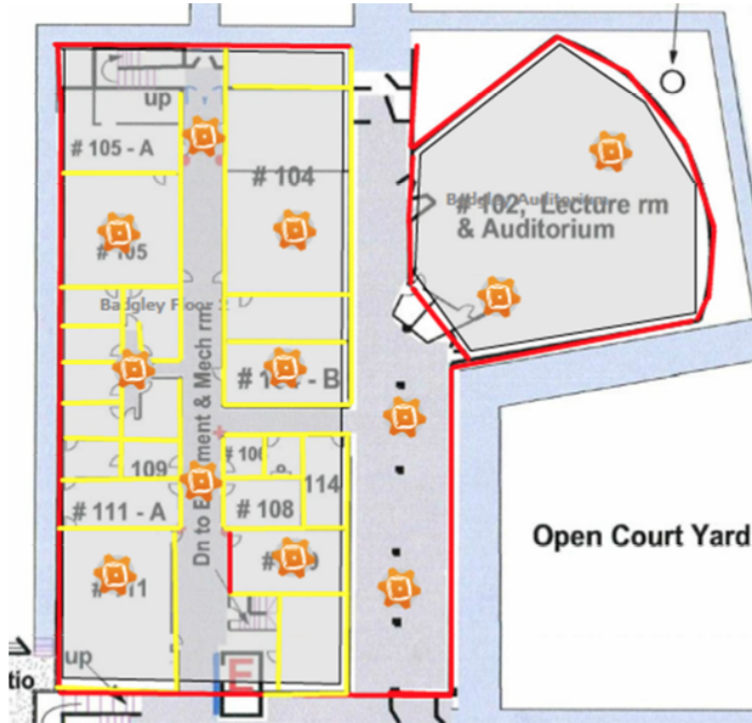

# South Dorm, 40 single-cable locations

South Dorm Floor 1

South Dorm Floor 2

# Alikut Dorm, 38 single-cable locations

Alikut Floor 1

Alikut Floor 2

Alikut Floor 3

# Inlow Hall, 34 single-cable locations

Inlow Floor 1

Inflow Floor 2

Inflow Basement

# Badgley Hall, 80 single-cable locations

Badgley Floor 1 - east

Badgley Floor 1 - west

Badgley Floor 2 - east

Badgley Floor 2 - west