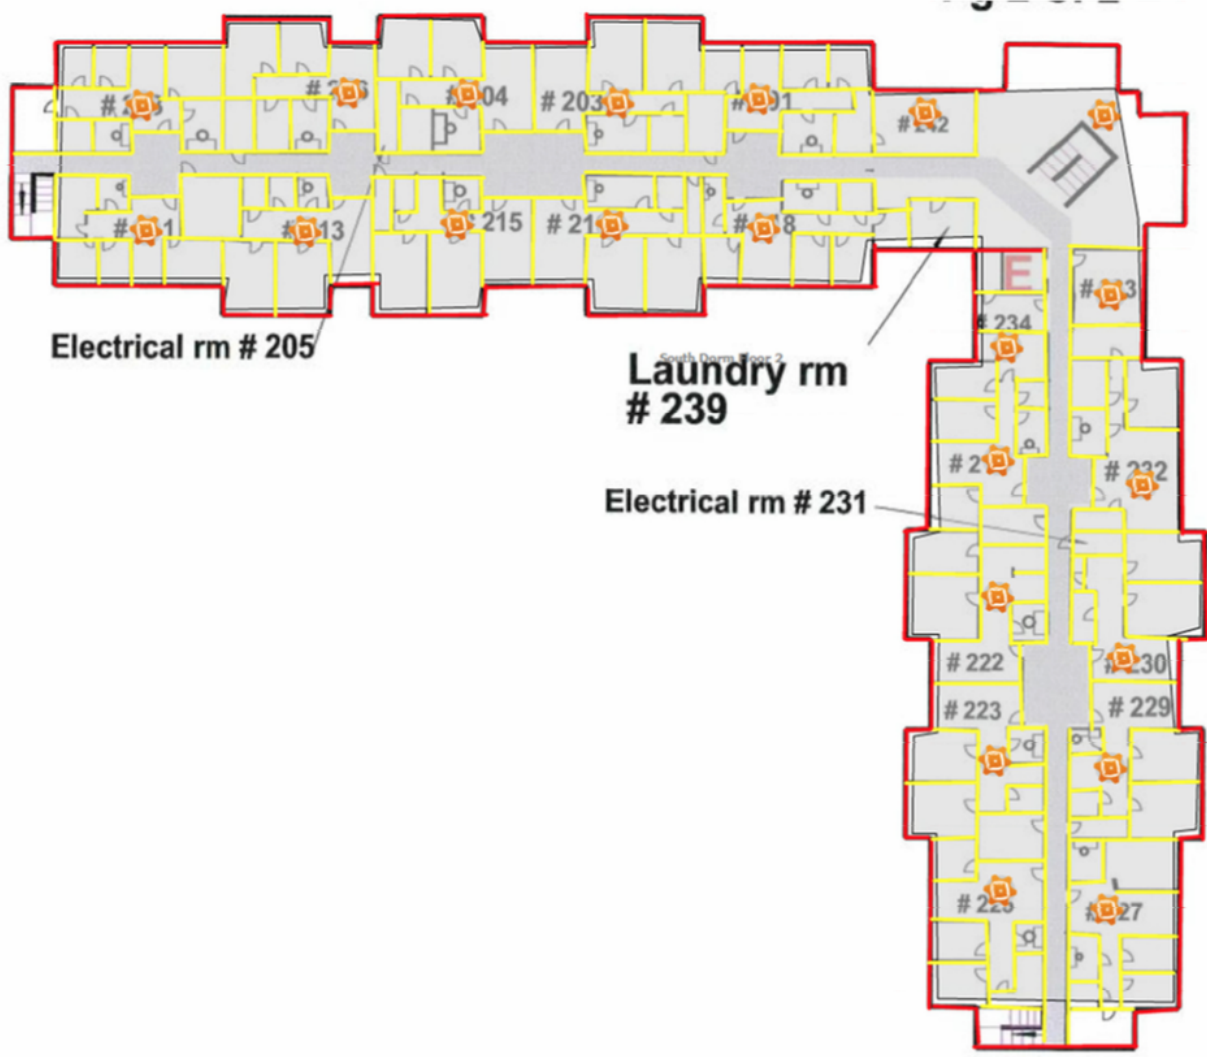

# RFP Exhibit A - Floor Plans

North Dorm, 40 single-cable locations

North Dorm Floor 1:

North Dorm Floor 2

# South Dorm, 40 single-cable locations

South Dorm Floor 1

South Dorm Floor 2

# Alikut Dorm, 38 single-cable locations

Alikut Floor 1

Alikut Floor 2

Alikut Floor 3