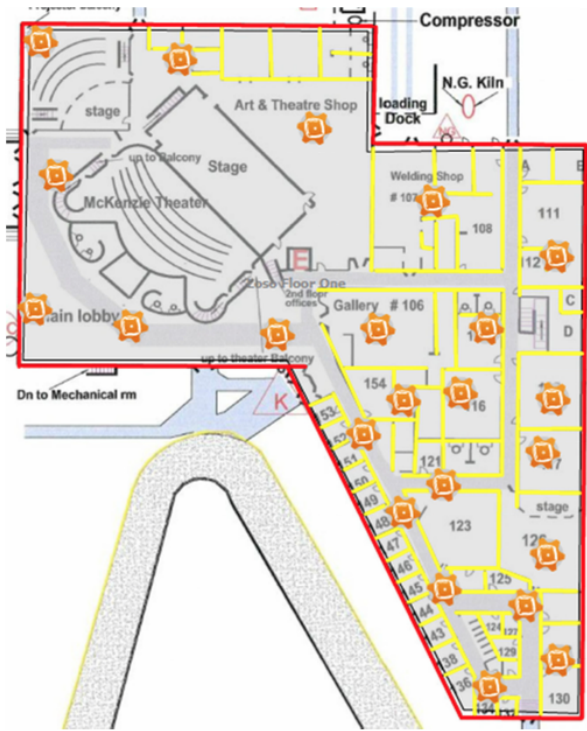

Loso Hall, 37 single-cable locations

Loso Floor 1