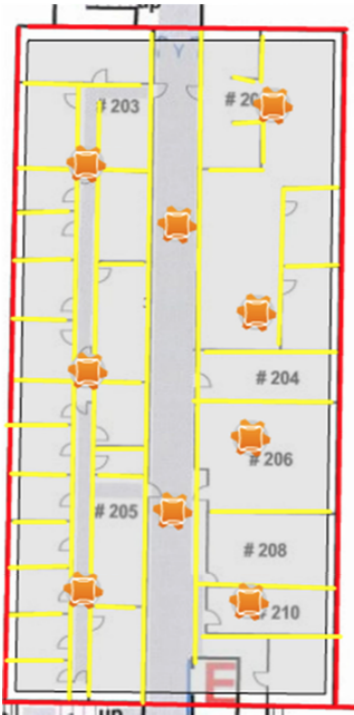

# RFP Exhibit A - Floor Plans

North Dorm, 40 single-cable locations

North Dorm Floor 1:

North Dorm Floor 2

# Inlow Hall, 34 single-cable locations

Inlow Floor 1

Inflow Floor 2

Inflow Basement

# Badgley Hall, 80 single-cable locations

Badgley Floor 1 - east

Badgley Floor 1 - west

Badgley Floor 2 - east

Badgley Floor 2 - west

# Loso Hall, 37 single-cable locations