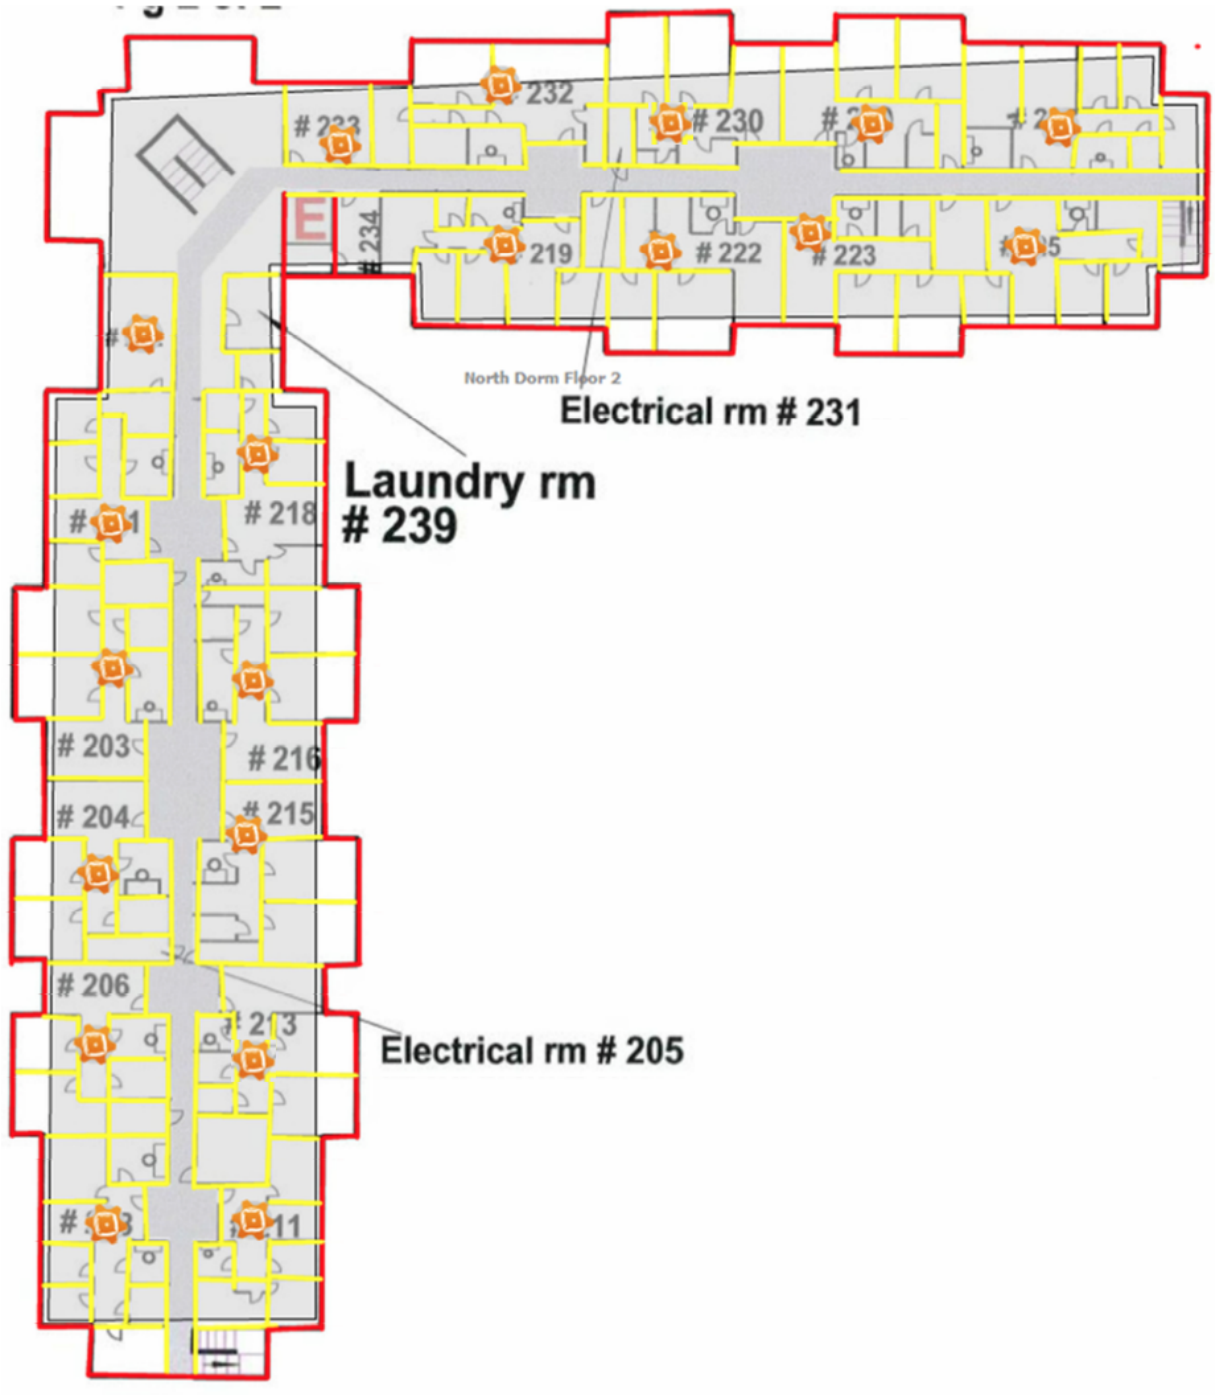

# RFP Exhibit A - Floor Plans

North Dorm, 40 single-cable locations

North Dorm Floor 1:

North Dorm Floor 2

# South Dorm, 40 single-cable locations

South Dorm Floor 1

South Dorm Floor 2

# Alikut Dorm, 38 single-cable locations

Alikut Floor 1

Alikut Floor 2

Alikut Floor 3

# Inlow Hall, 34 single-cable locations

Inlow Floor 1

Inflow Floor 2

Inflow Basement