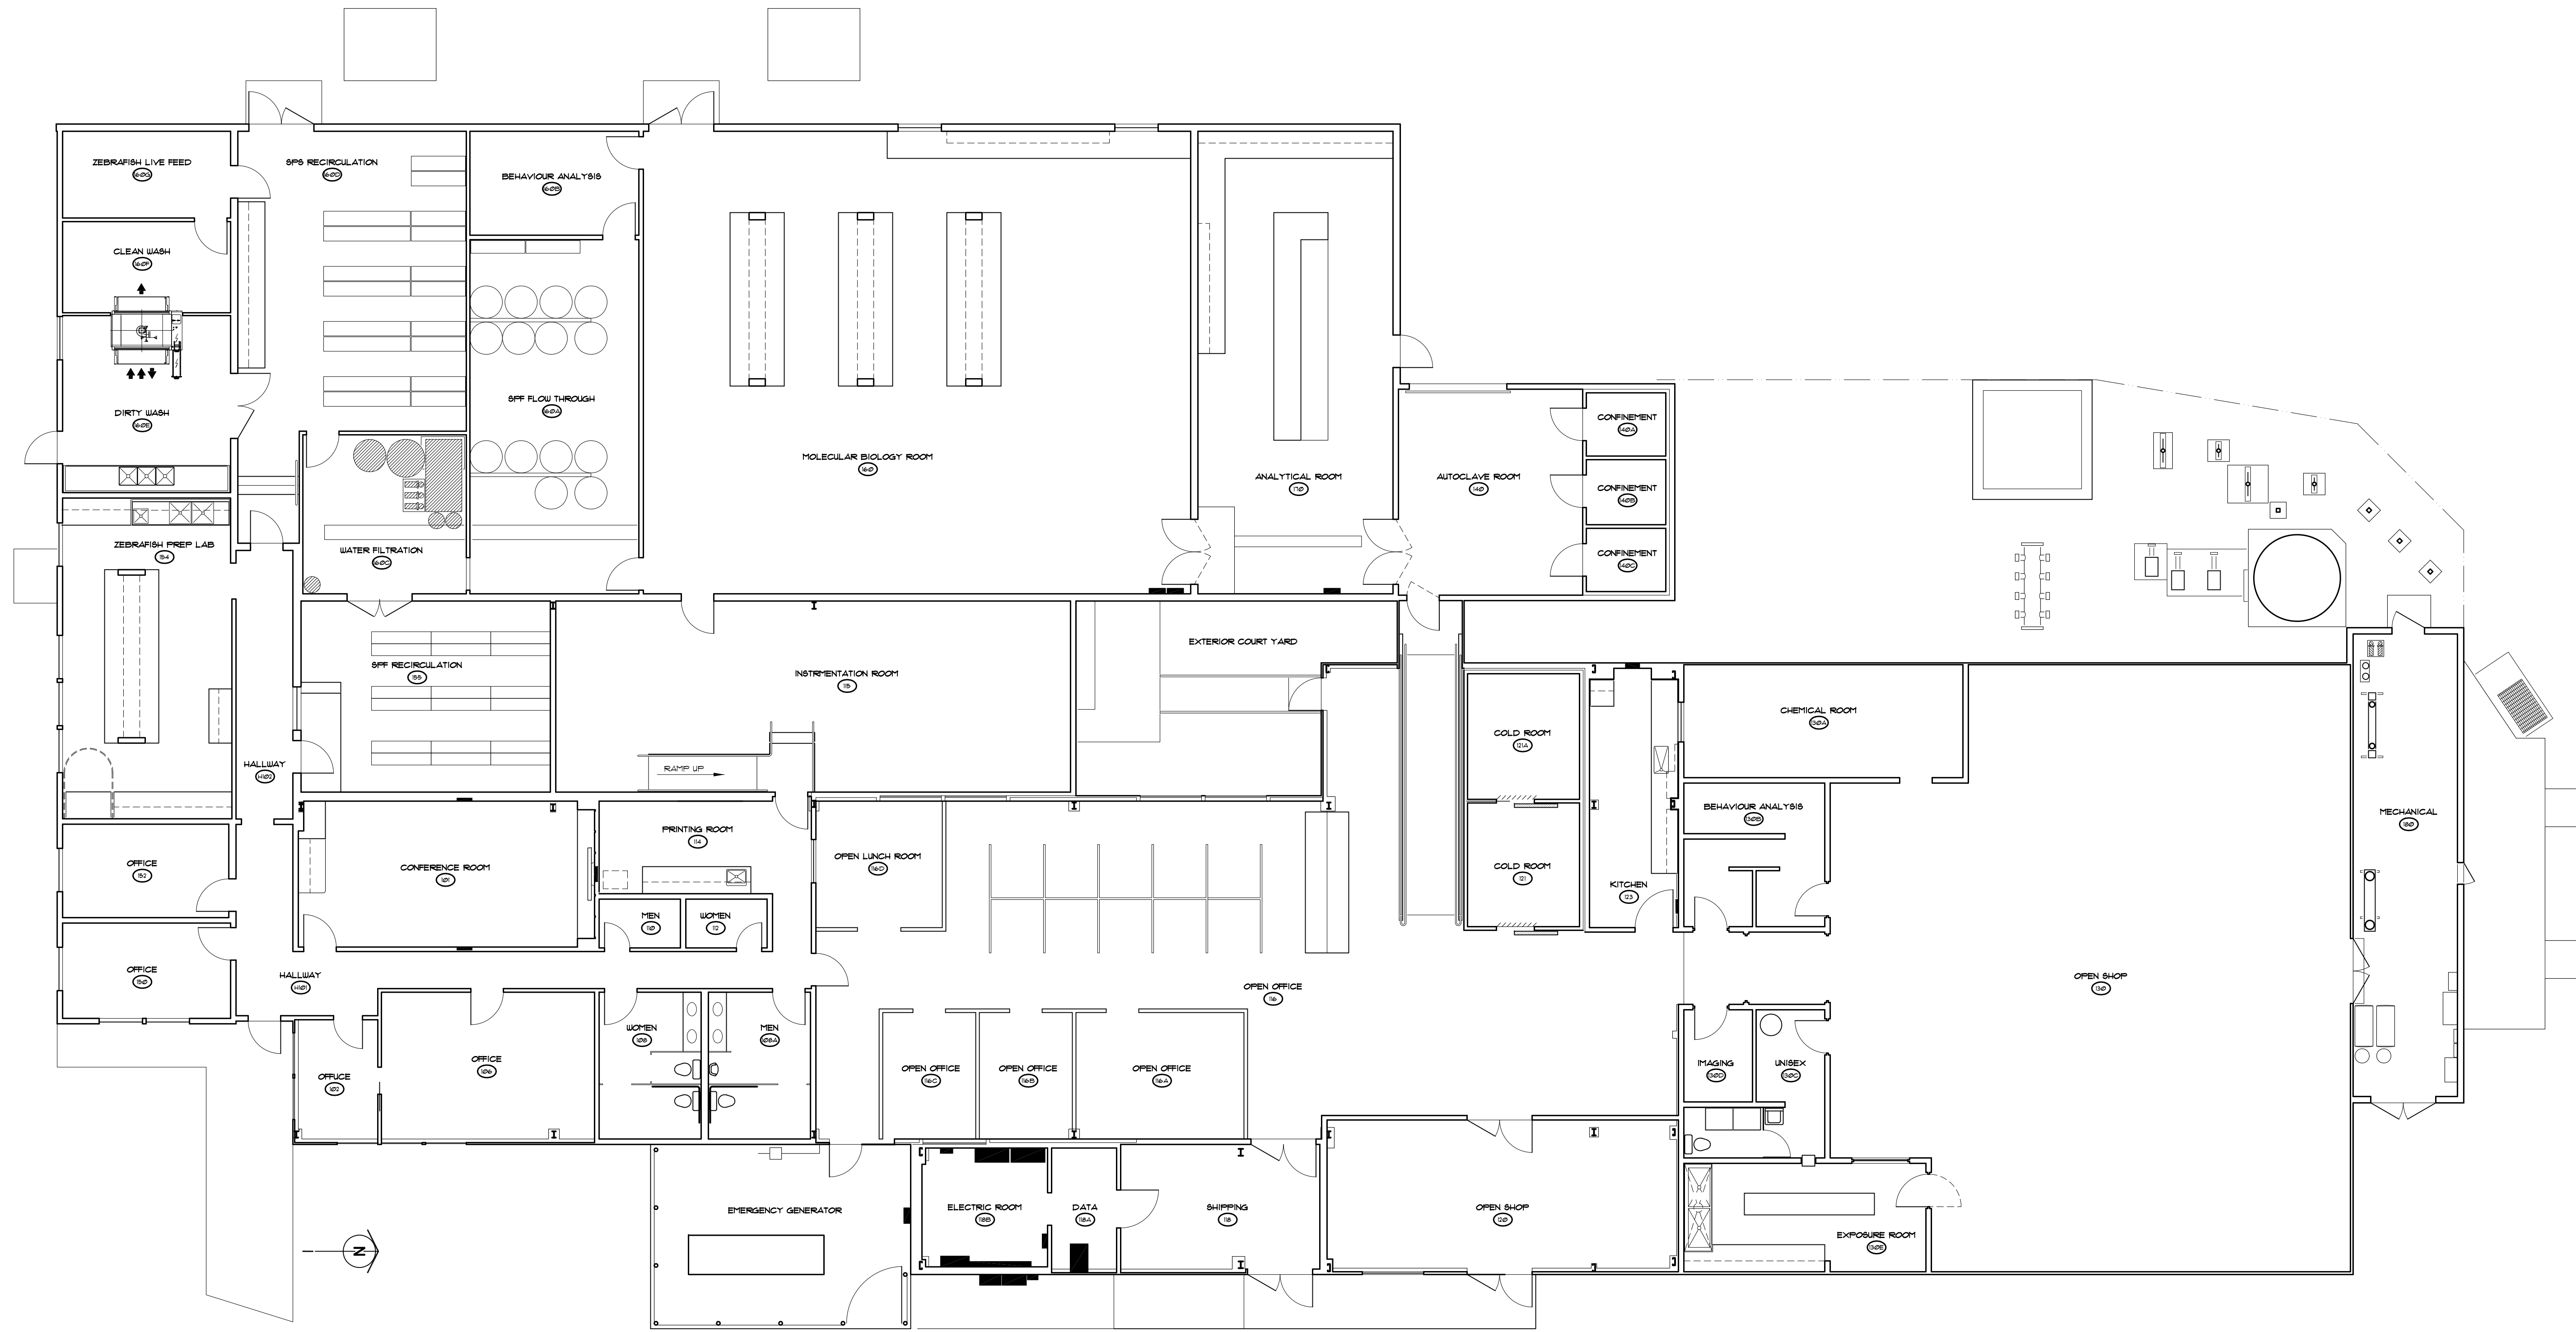

As-Built Floor Plan
Simhuber Aquatics Research Laboratory
28645 East Highway 34
Corvallis, OR 97333

Drawn By:
L.A.F.

County
Lin

R/T & Section
R5W/T15S - Section 36

Tax Lot
500

Revision	
Date:	Number:
-	-
-	-
-	-
-	-
-	-
-	-

Building Number
TL-491B

Date
November 16, 2016

DRAWING SHEET

A1.1

As-Built Floor Plan
SCALE: 1/8" = 1'-0"