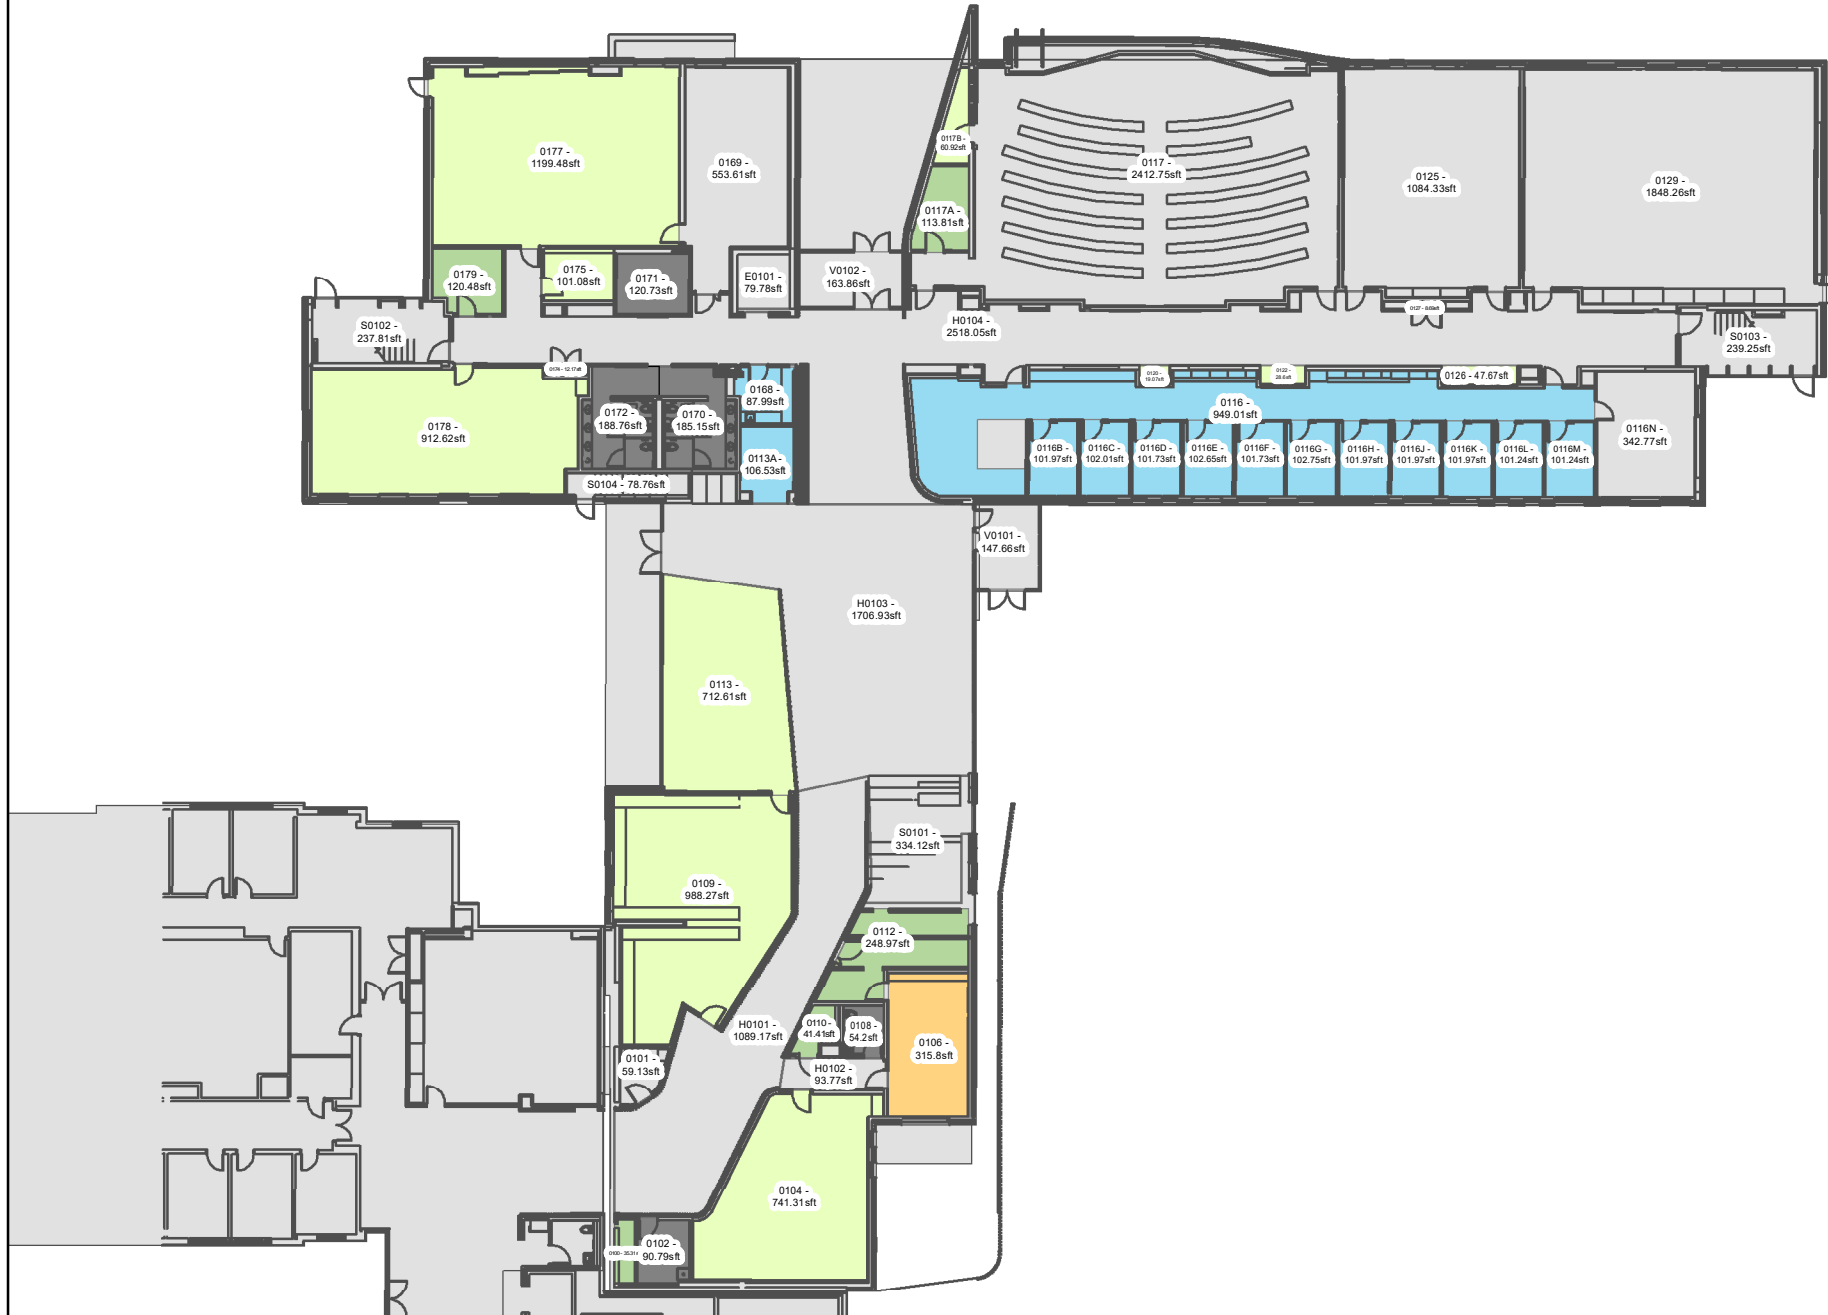

Room Listing and Floor Plan

The following page specifies the room listing and floor plans for the spaces that will be bid as part of the Mid-Small Move bid.

Building Name	Room Number	Room Type	Cabinets	Tables/Desk Count	Chairs	Other Items	Notes	Box Counts	SqFt
George W. Peavy Forest Science Center	0129	Classroom - Unit Dedicated							1,848
George W. Peavy Forest Science Center	0116B	Faculty Office							102
George W. Peavy Forest Science Center	0116C	Faculty Office							102
George W. Peavy Forest Science Center	0116D	Faculty Office							102
George W. Peavy Forest Science Center	0116E	Faculty Office							103
George W. Peavy Forest Science Center	0116F	Faculty Office							102
George W. Peavy Forest Science Center	0116G	Faculty Office							103
George W. Peavy Forest Science Center	0116H	Faculty Office							102
George W. Peavy Forest Science Center	0116J	Faculty Office							102
George W. Peavy Forest Science Center	0116K	Faculty Office							102
George W. Peavy Forest Science Center	0116L	Faculty Office							101
George W. Peavy Forest Science Center	0116M	Faculty Office							101
George W. Peavy Forest Science Center	0116N	Shared Office							343

FMS Floorplan - Peavy

Floor: 1

Date: 6/22/2022

Floorplan Legend

Other/Unclassif... (8)

Space Type Category

Office (14)

Classroom/Lab (10)

Conference Room (1)

Support (7)

Circulation (9)

Mechanical/Ser... (5)