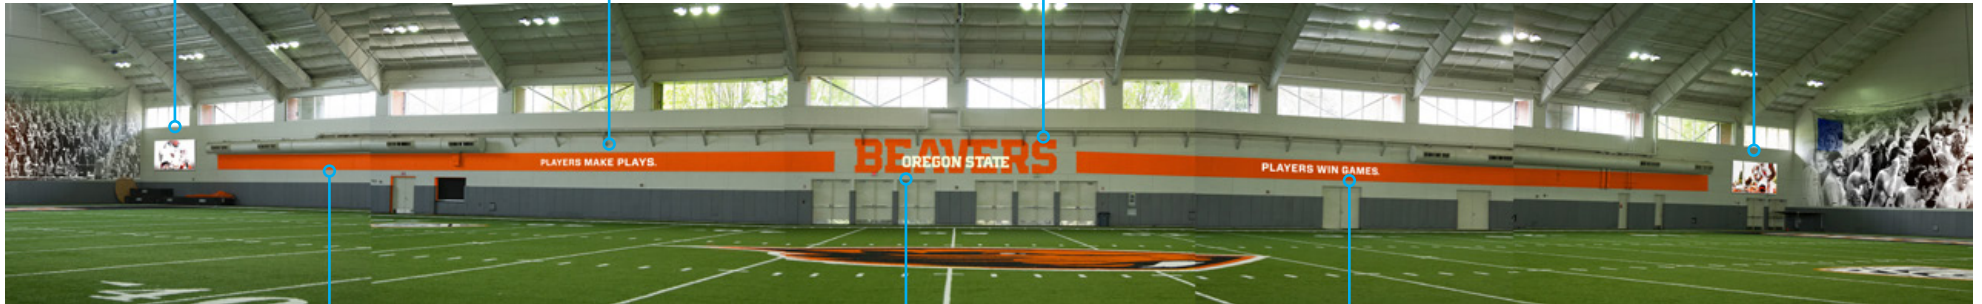

OREGON STATE

TRUAX PRACTICE FACILITY UPDATES
MENDENHALL FIELD

WEST WALL

**1. VINYL
HELMET GRAPHIC**
16'w x 8'h

3. WHITE VINYL LETTERS
288"w x 18"h

**5. BEAVERS
ORANGE VINYL**
42'w x 7'h

**7. VINYL PLAYERS
GRAPHIC**
16'w x 12'h