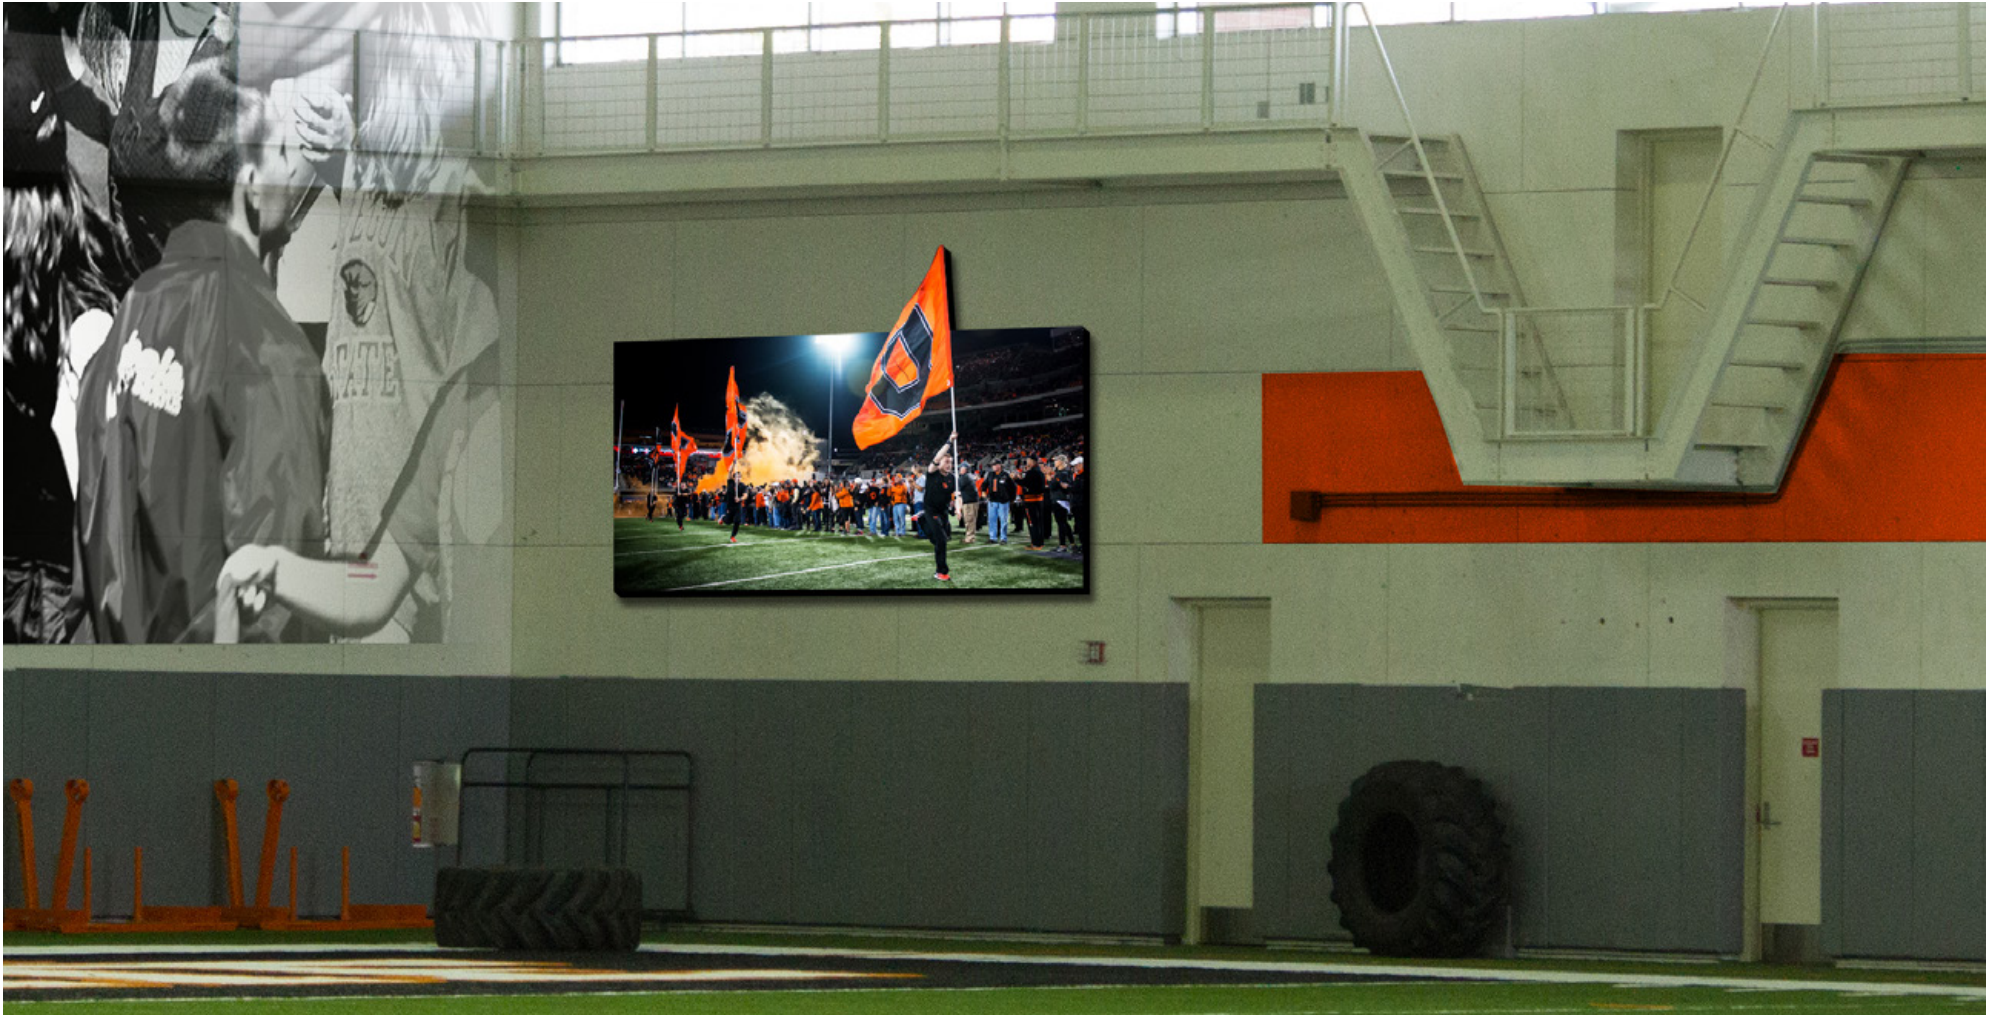

**2a. LARGE ROLL DOOR
APPLIED VINYL**
20'3"w x 12'2"h

**5. OREGON STATE
VINYL GRAPHIC**
42'w x 4.5'h

**6. 3D POPOFF
TEAM GRAPHIC**
24'w x 12'h

**1. 3D POPOFF
FLAG GRAPHIC**
16'w x 12'h

**3. ORANGE
PAINTED or VINYL STRIPE**
TBD'w x 4'h