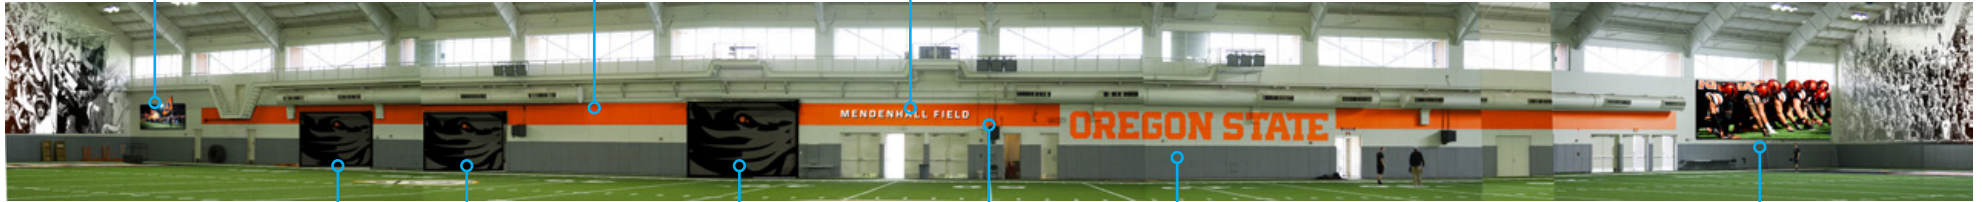

**1. 3D POPOFF
FLAG GRAPHIC**
16'w x 12'h

**3. ORANGE PAINTED
or VINYL STRIPE**
TBD'w x 4'h

**4. MENDENHALL FIELD
WHITE 3D LETTERS**
24'w x 18"h

**2a. SMALL ROLL DOOR
APPLIED VINYL x 2**
18'6"w x 10'6"h

**2a. LARGE ROLL DOOR
APPLIED VINYL**
20'3"w x 12'2"h

**5. OREGON STATE
VINYL GRAPHIC**
42'w x 4.5'h

**6. 3D POPOFF
TEAM GRAPHIC**
24'w x 12'h