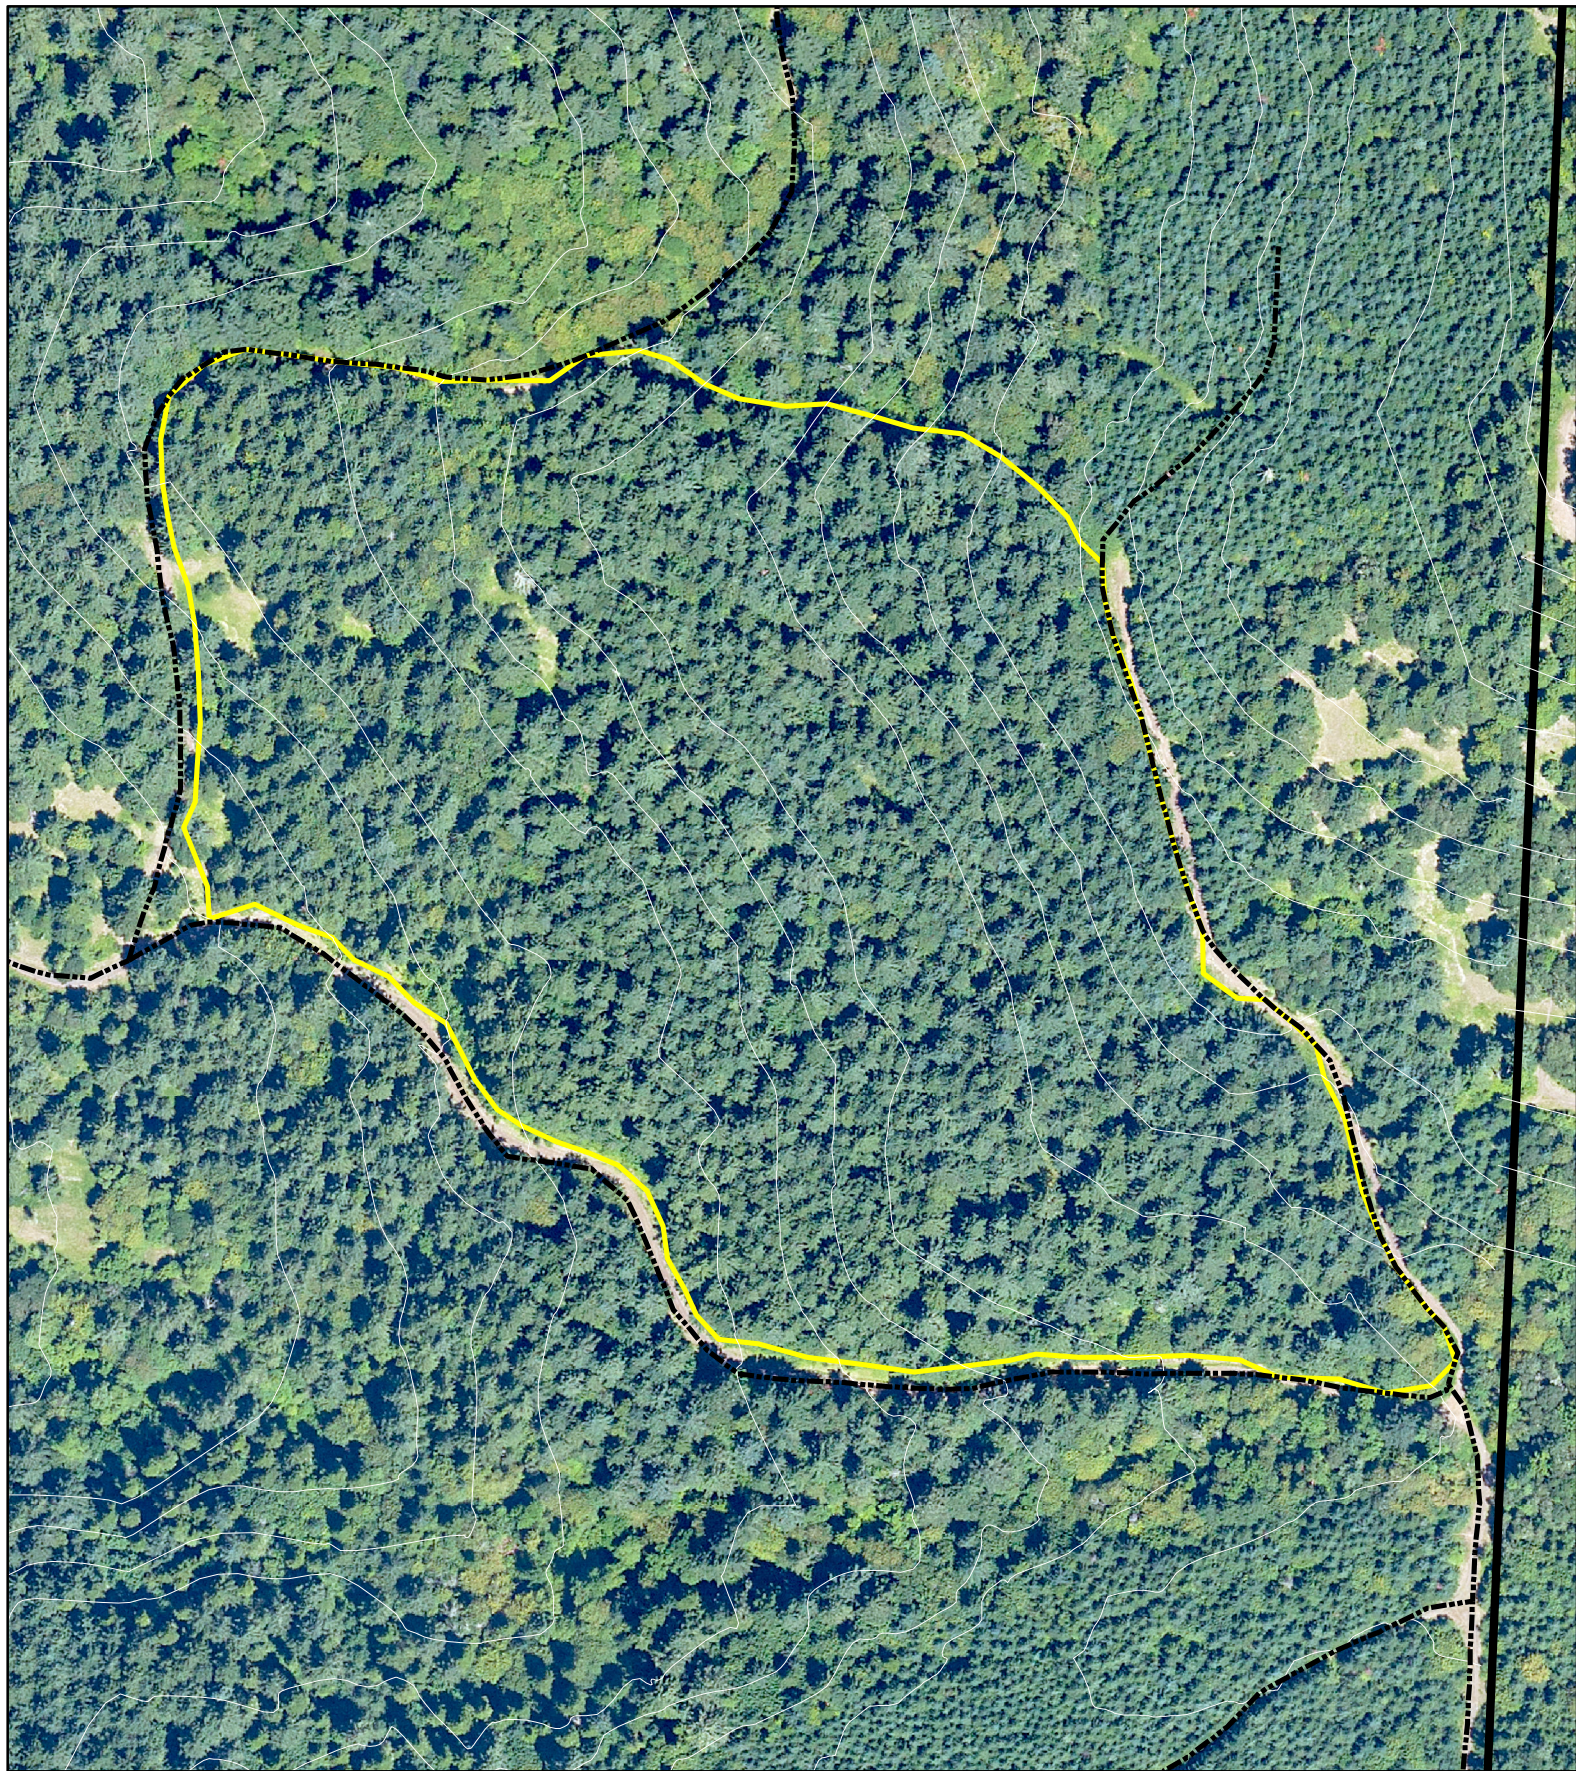

# Dunn-It

McDonald Forest Boundary      20ft. Contours  
Roads      Dunn-It

1 inch = 400 feet

# 6021 Uneven Age

McDonald Forest Boundary

Roads

6021Uneven\_Bound

1 inch = 300 feet

# 770 Thin/CC

-  McDonald Forest Boundary
-  770\_CC
-  Roads
-  770Thin

1 inch = 300 feet

# 670 Clear

McDonald Forest Boundary

Roads

670\_Clear

1 inch = 225 feet