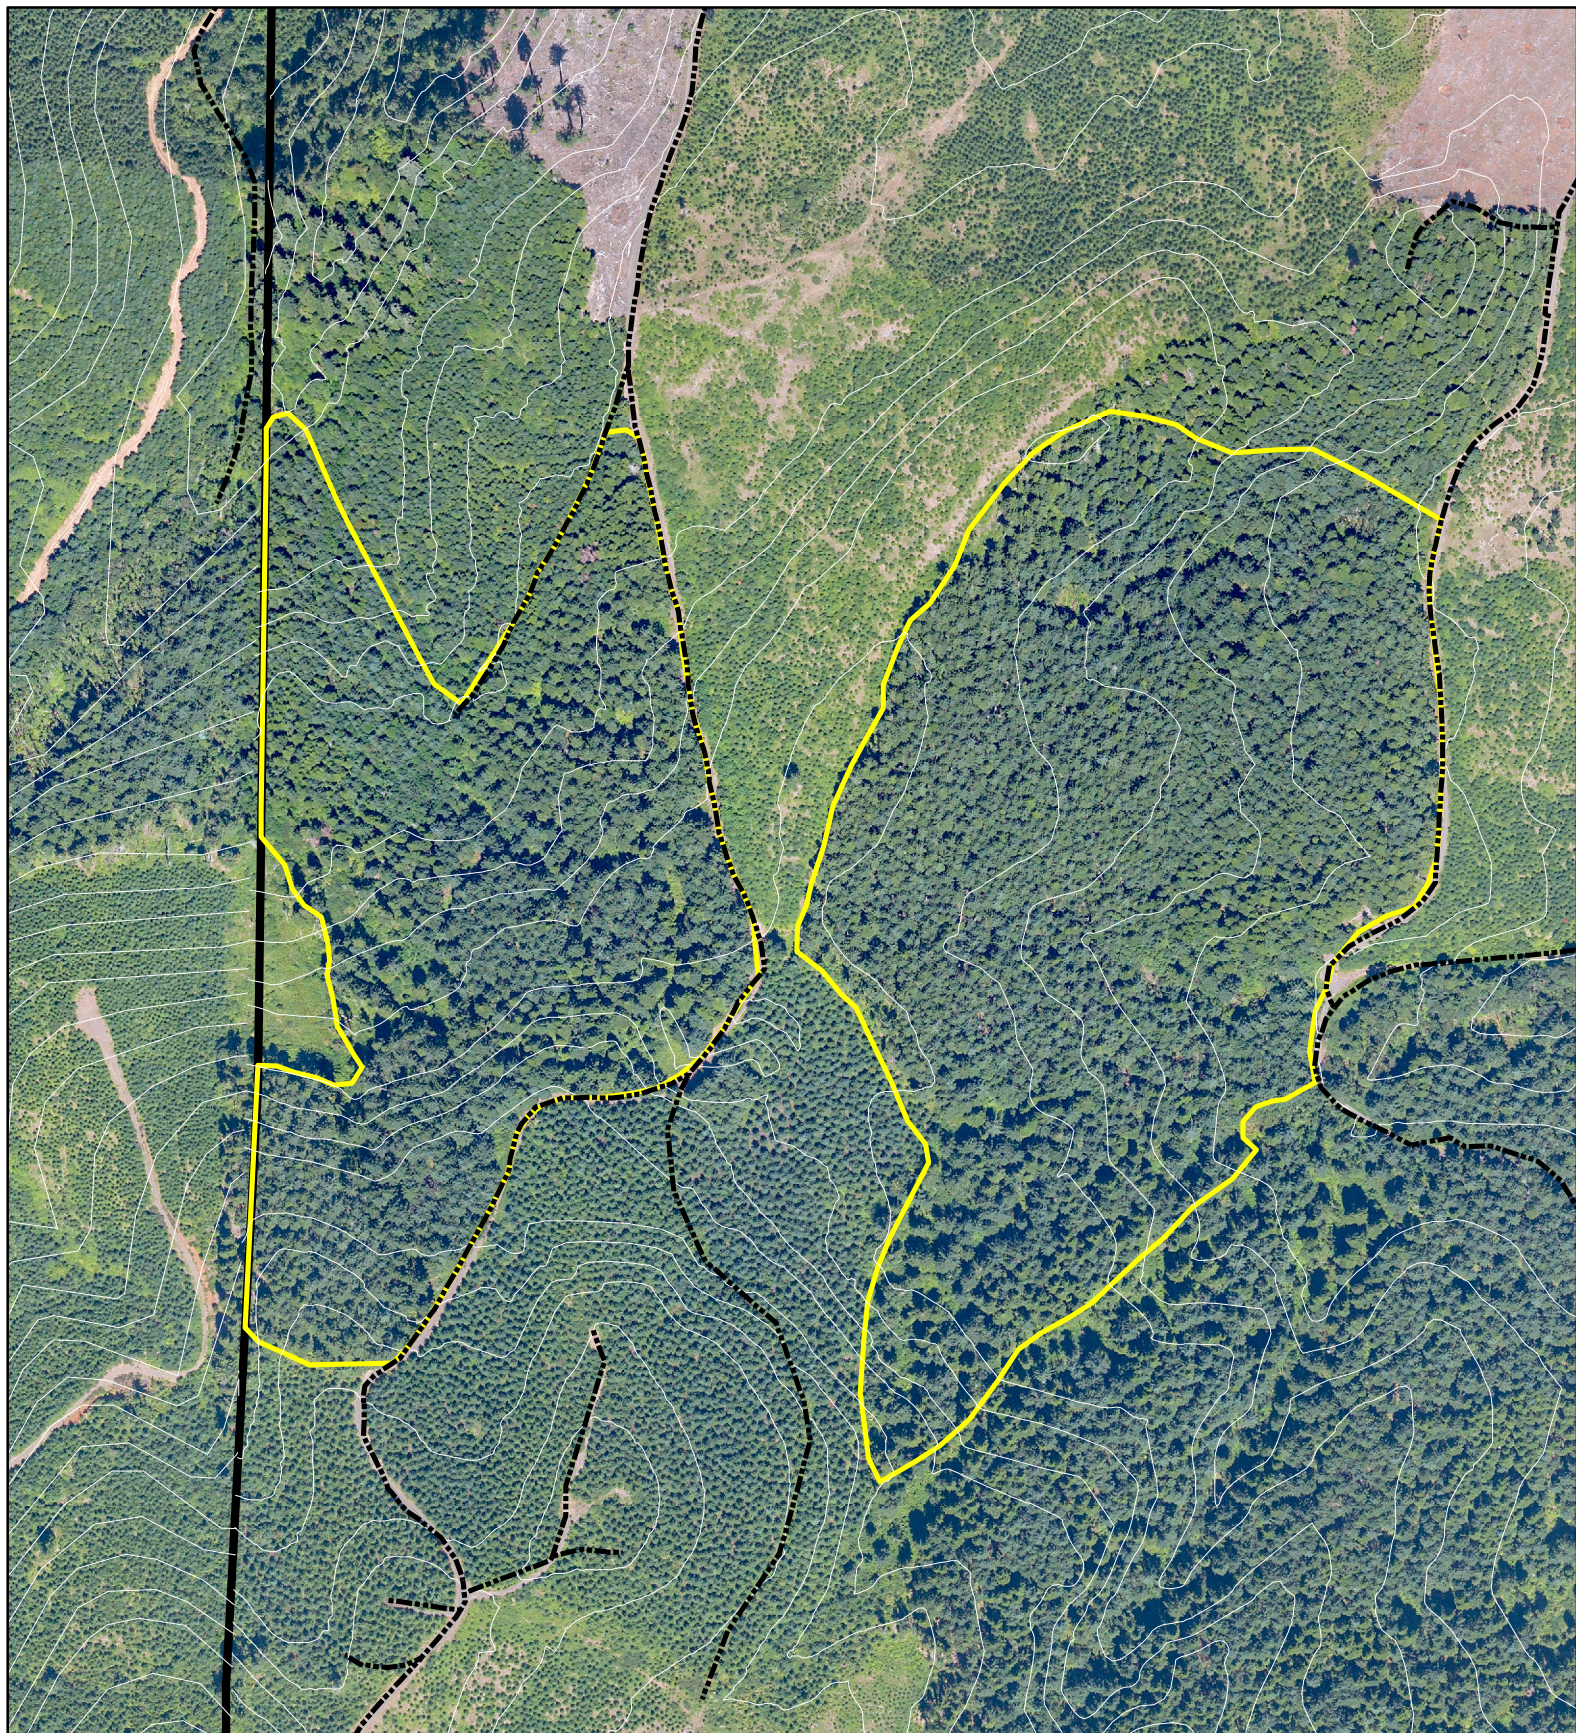

# Dunn-It

McDonald Forest Boundary      20ft. Contours  
Roads      Dunn-It

1 inch = 400 feet

# Pine Raceway & CFIRP Peavy 6,7

-  McDonald Forest Boundary
-  Roads
-  CFIRP Peavy 6,7 Patch Cuts
-  Pine Raceway Thin

1 inch = 375 feet

# 6021 Uneven Age

McDonald Forest Boundary

Roads

6021Uneven\_Bound

1 inch = 300 feet

# 670 Clear

McDonald Forest Boundary

Roads

670\_Clear

1 inch = 225 feet