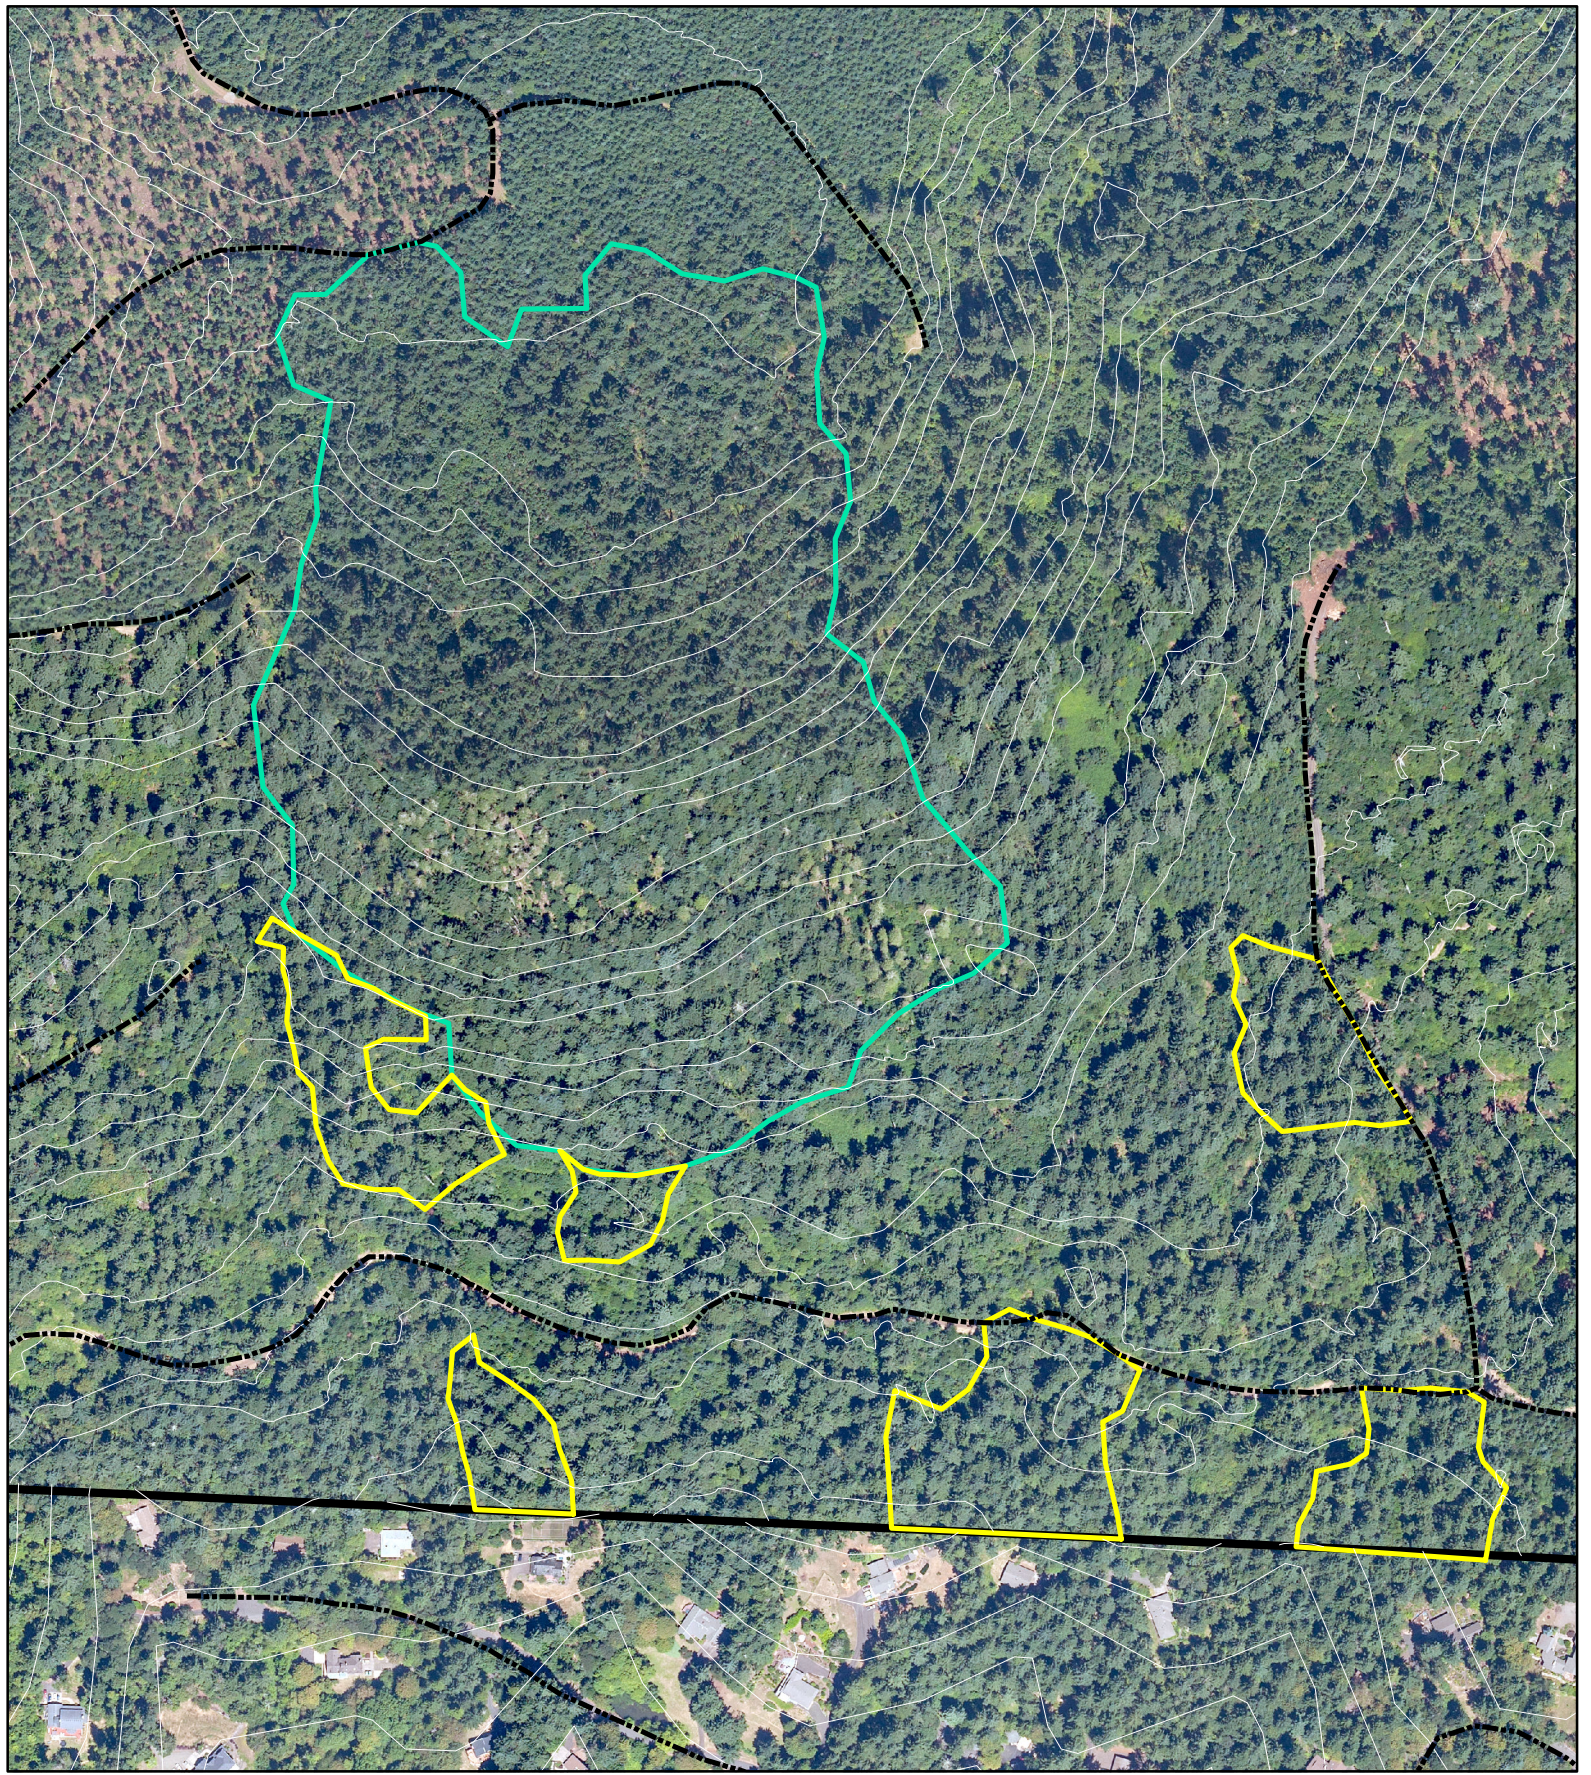

# Dunn-It

McDonald Forest Boundary      20ft. Contours  
Roads      Dunn-It

1 inch = 400 feet

# Pine Raceway & CFIRP Peavy 6,7

-  McDonald Forest Boundary
-  Roads
-  CFIRP Peavy 6,7 Patch Cuts
-  Pine Raceway Thin

1 inch = 375 feet

# 6021 Uneven Age

McDonald Forest Boundary

Roads

6021Uneven\_Bound

1 inch = 300 feet

# 670 Clear

McDonald Forest Boundary

Roads

670\_Clear

1 inch = 225 feet