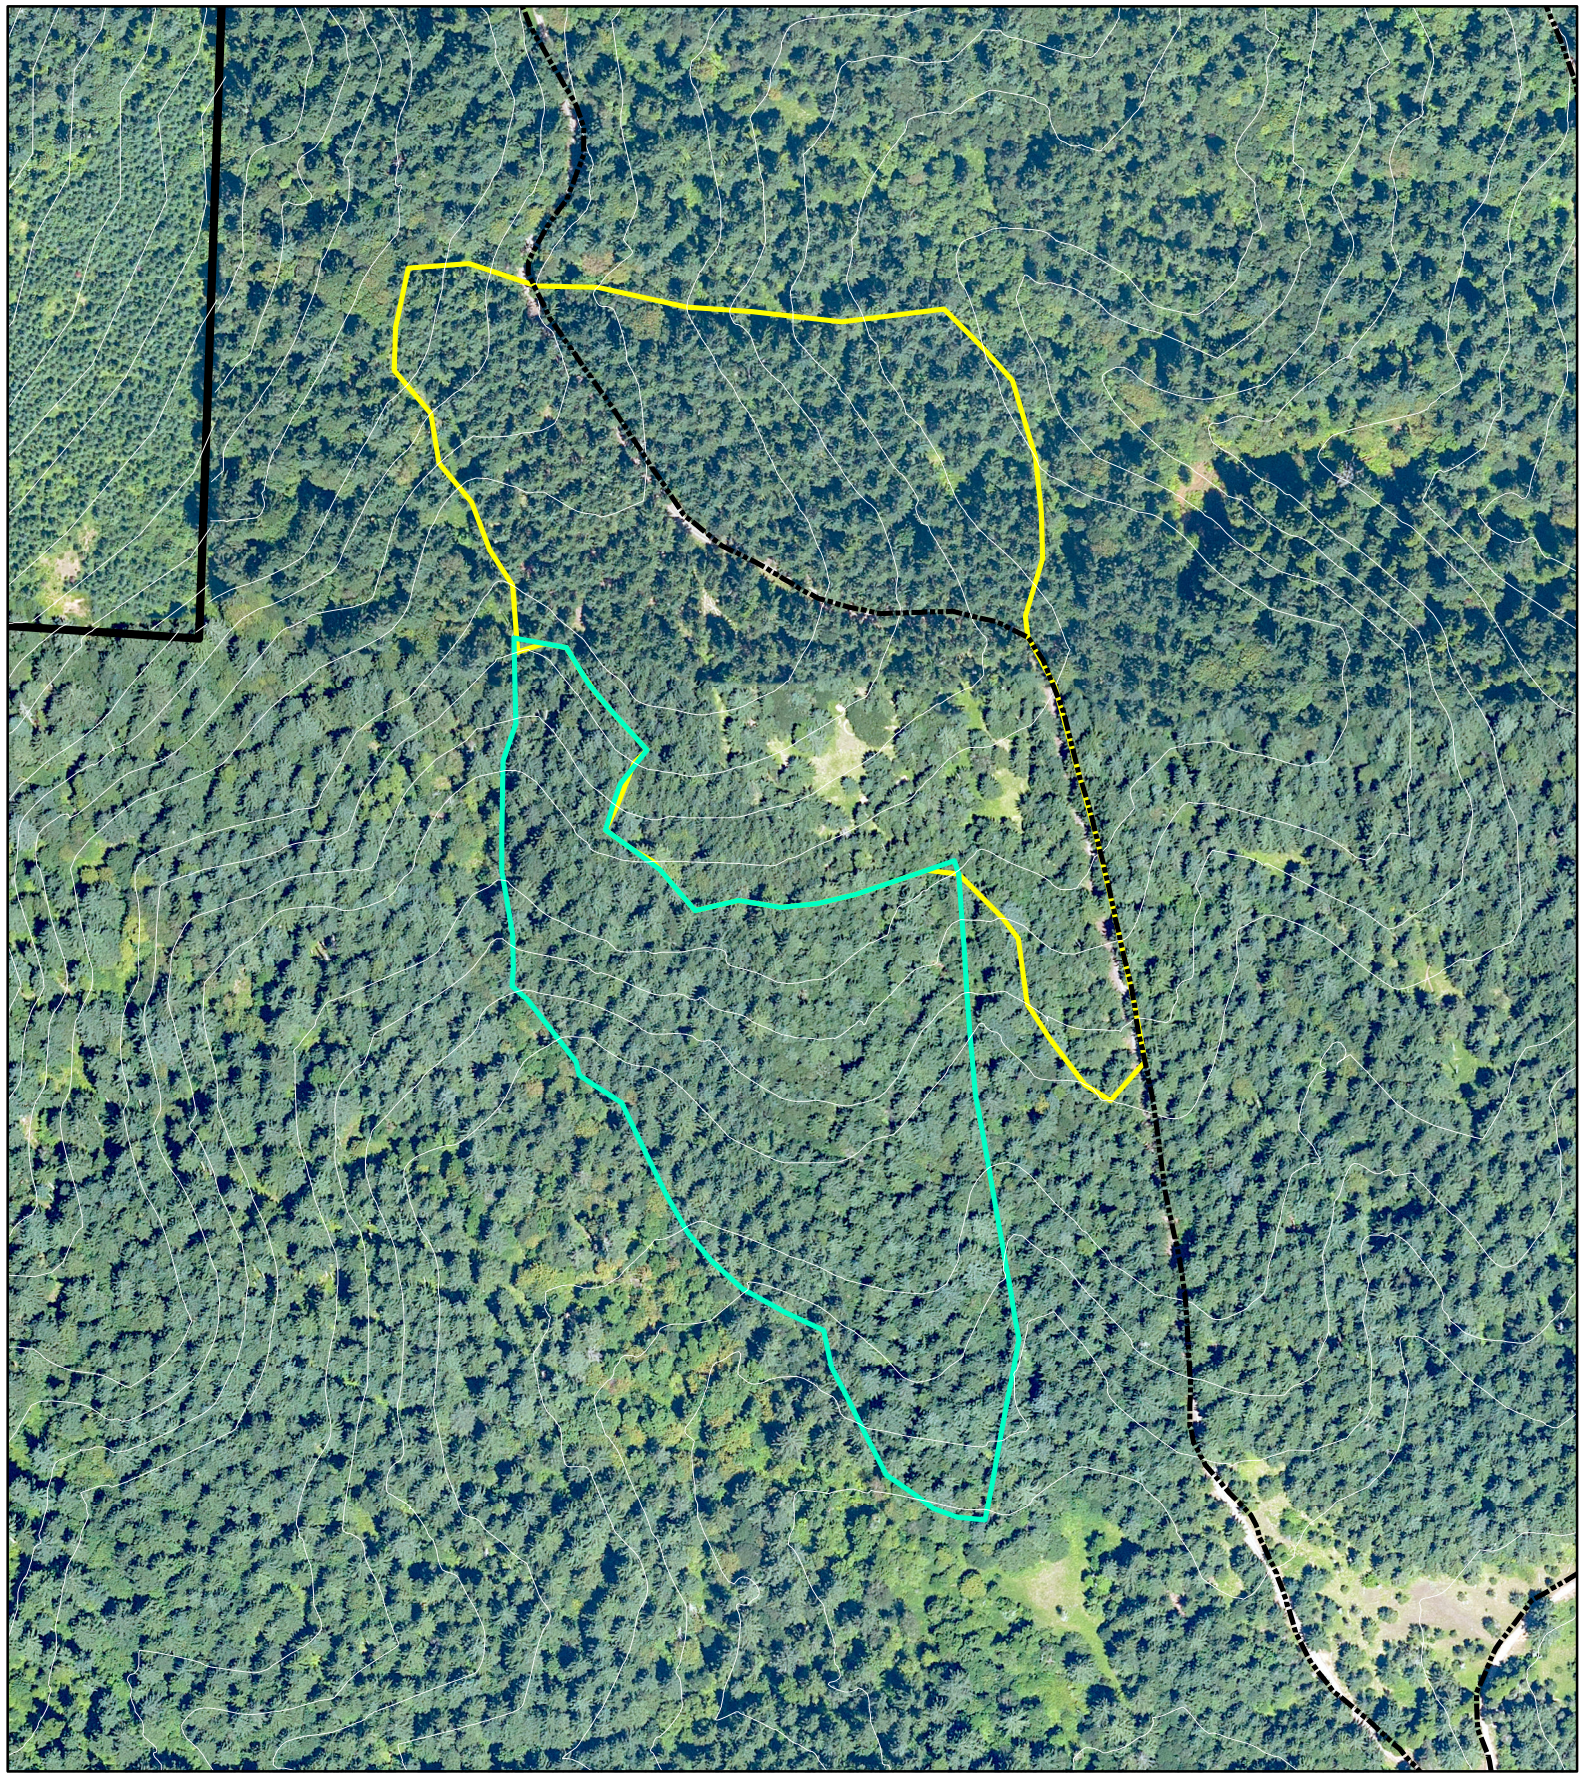

# Dunn-It

McDonald Forest Boundary      20ft. Contours  
Roads      Dunn-It

1 inch = 400 feet

# 6021 Uneven Age

McDonald Forest Boundary

Roads

6021Uneven\_Bound

1 inch = 300 feet

# 770 Thin/CC

-  McDonald Forest Boundary
-  770\_CC
-  Roads
-  770Thin

1 inch = 300 feet

# 670 Clear

McDonald Forest Boundary

Roads

670\_Clear

1 inch = 225 feet