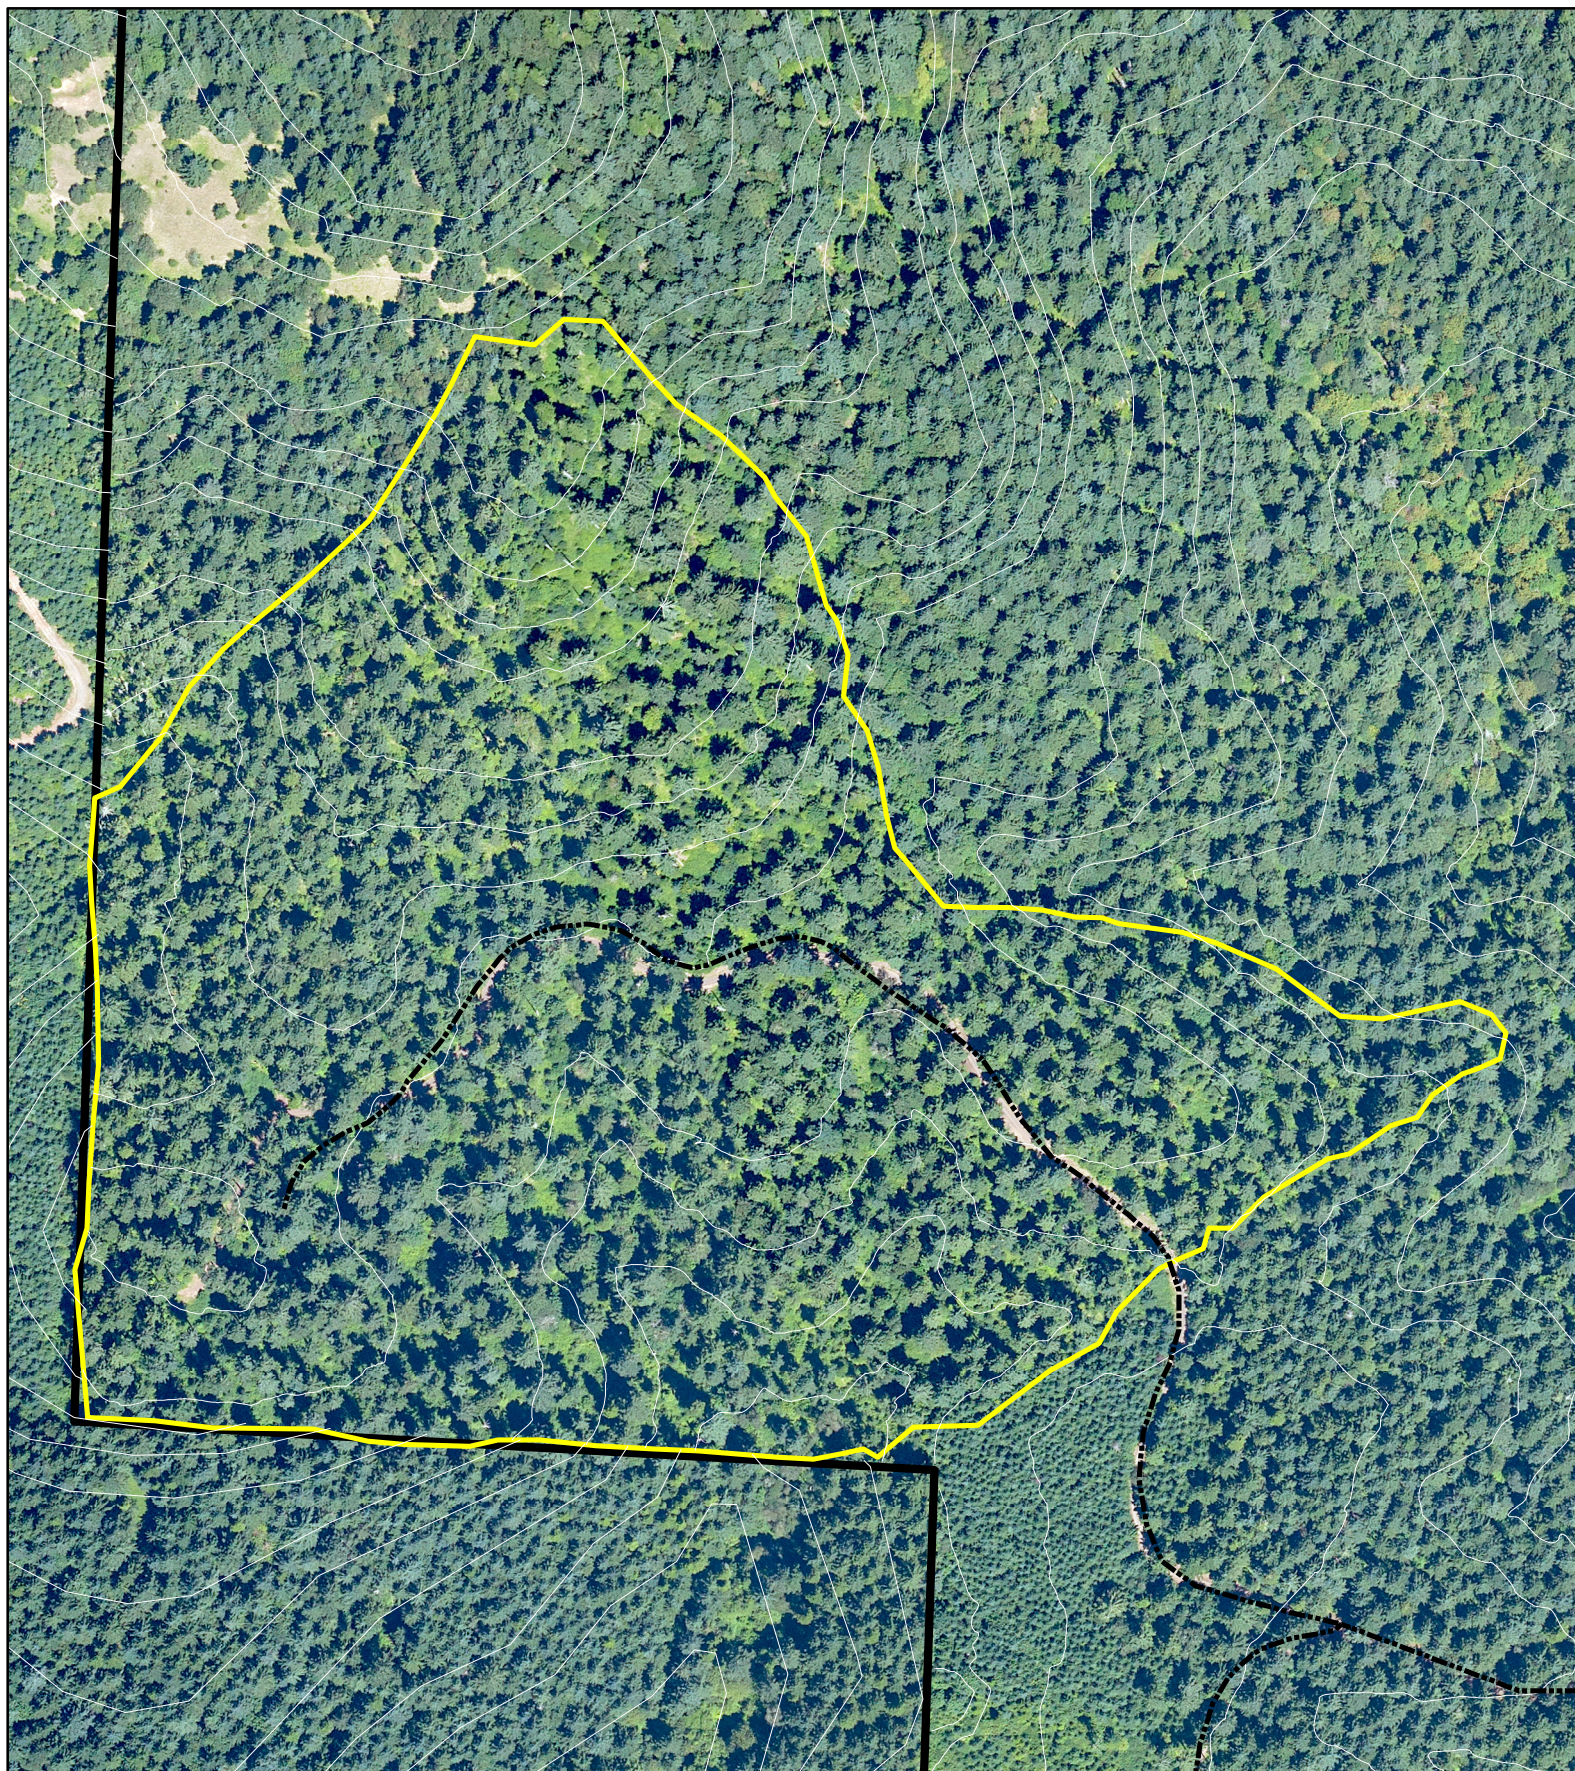

# Dunn-It

McDonald Forest Boundary      20ft. Contours  
Roads      Dunn-It

1 inch = 400 feet

# Pine Raceway & CFIRP Peavy 6,7

-  McDonald Forest Boundary
-  Roads
-  CFIRP Peavy 6,7 Patch Cuts
-  Pine Raceway Thin

1 inch = 375 feet

# 6021 Uneven Age

McDonald Forest Boundary

Roads

6021Uneven\_Bound

1 inch = 300 feet

# 670 Clear

McDonald Forest Boundary

Roads

670\_Clear

1 inch = 225 feet