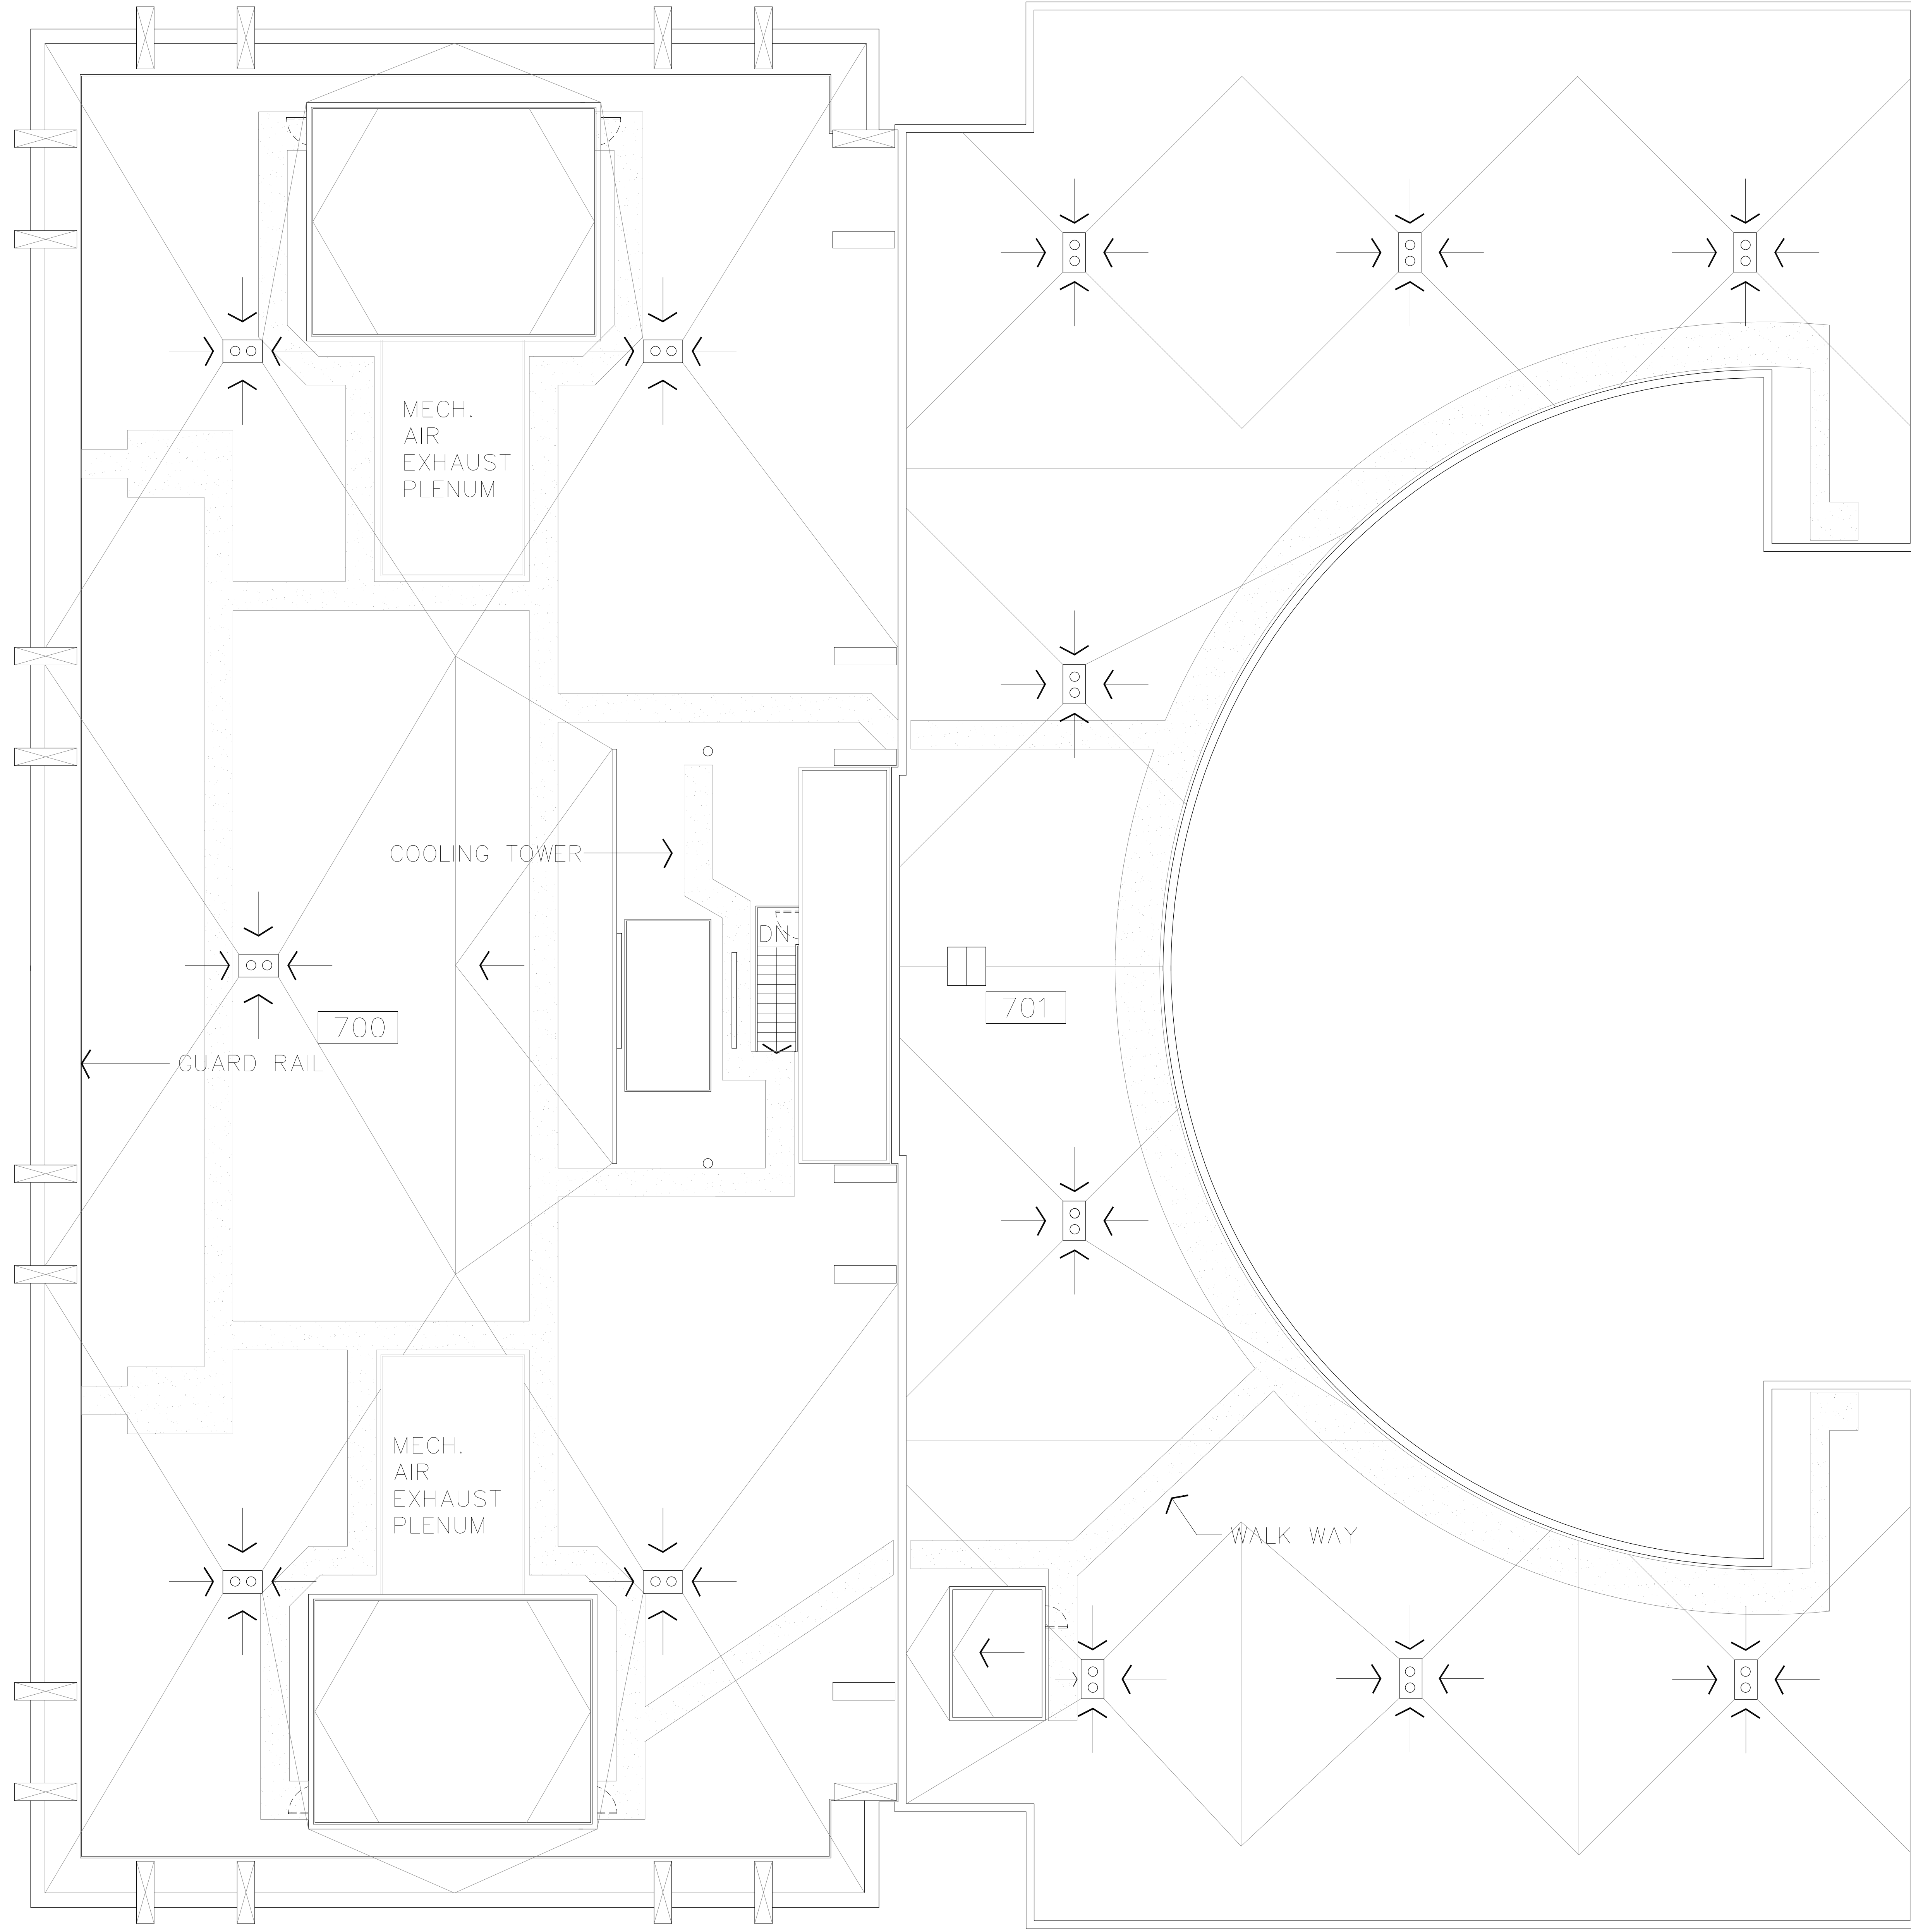

ROOF PLAN

Capital Projects and Construction
<http://www.pdx.edu/construction>

ROOF PLAN
230, MILLAR LIBRARY
1875 S.W. PARK AVENUE

DRAWN BY:
LRR
DATE:
5/12/2003

230 - A9