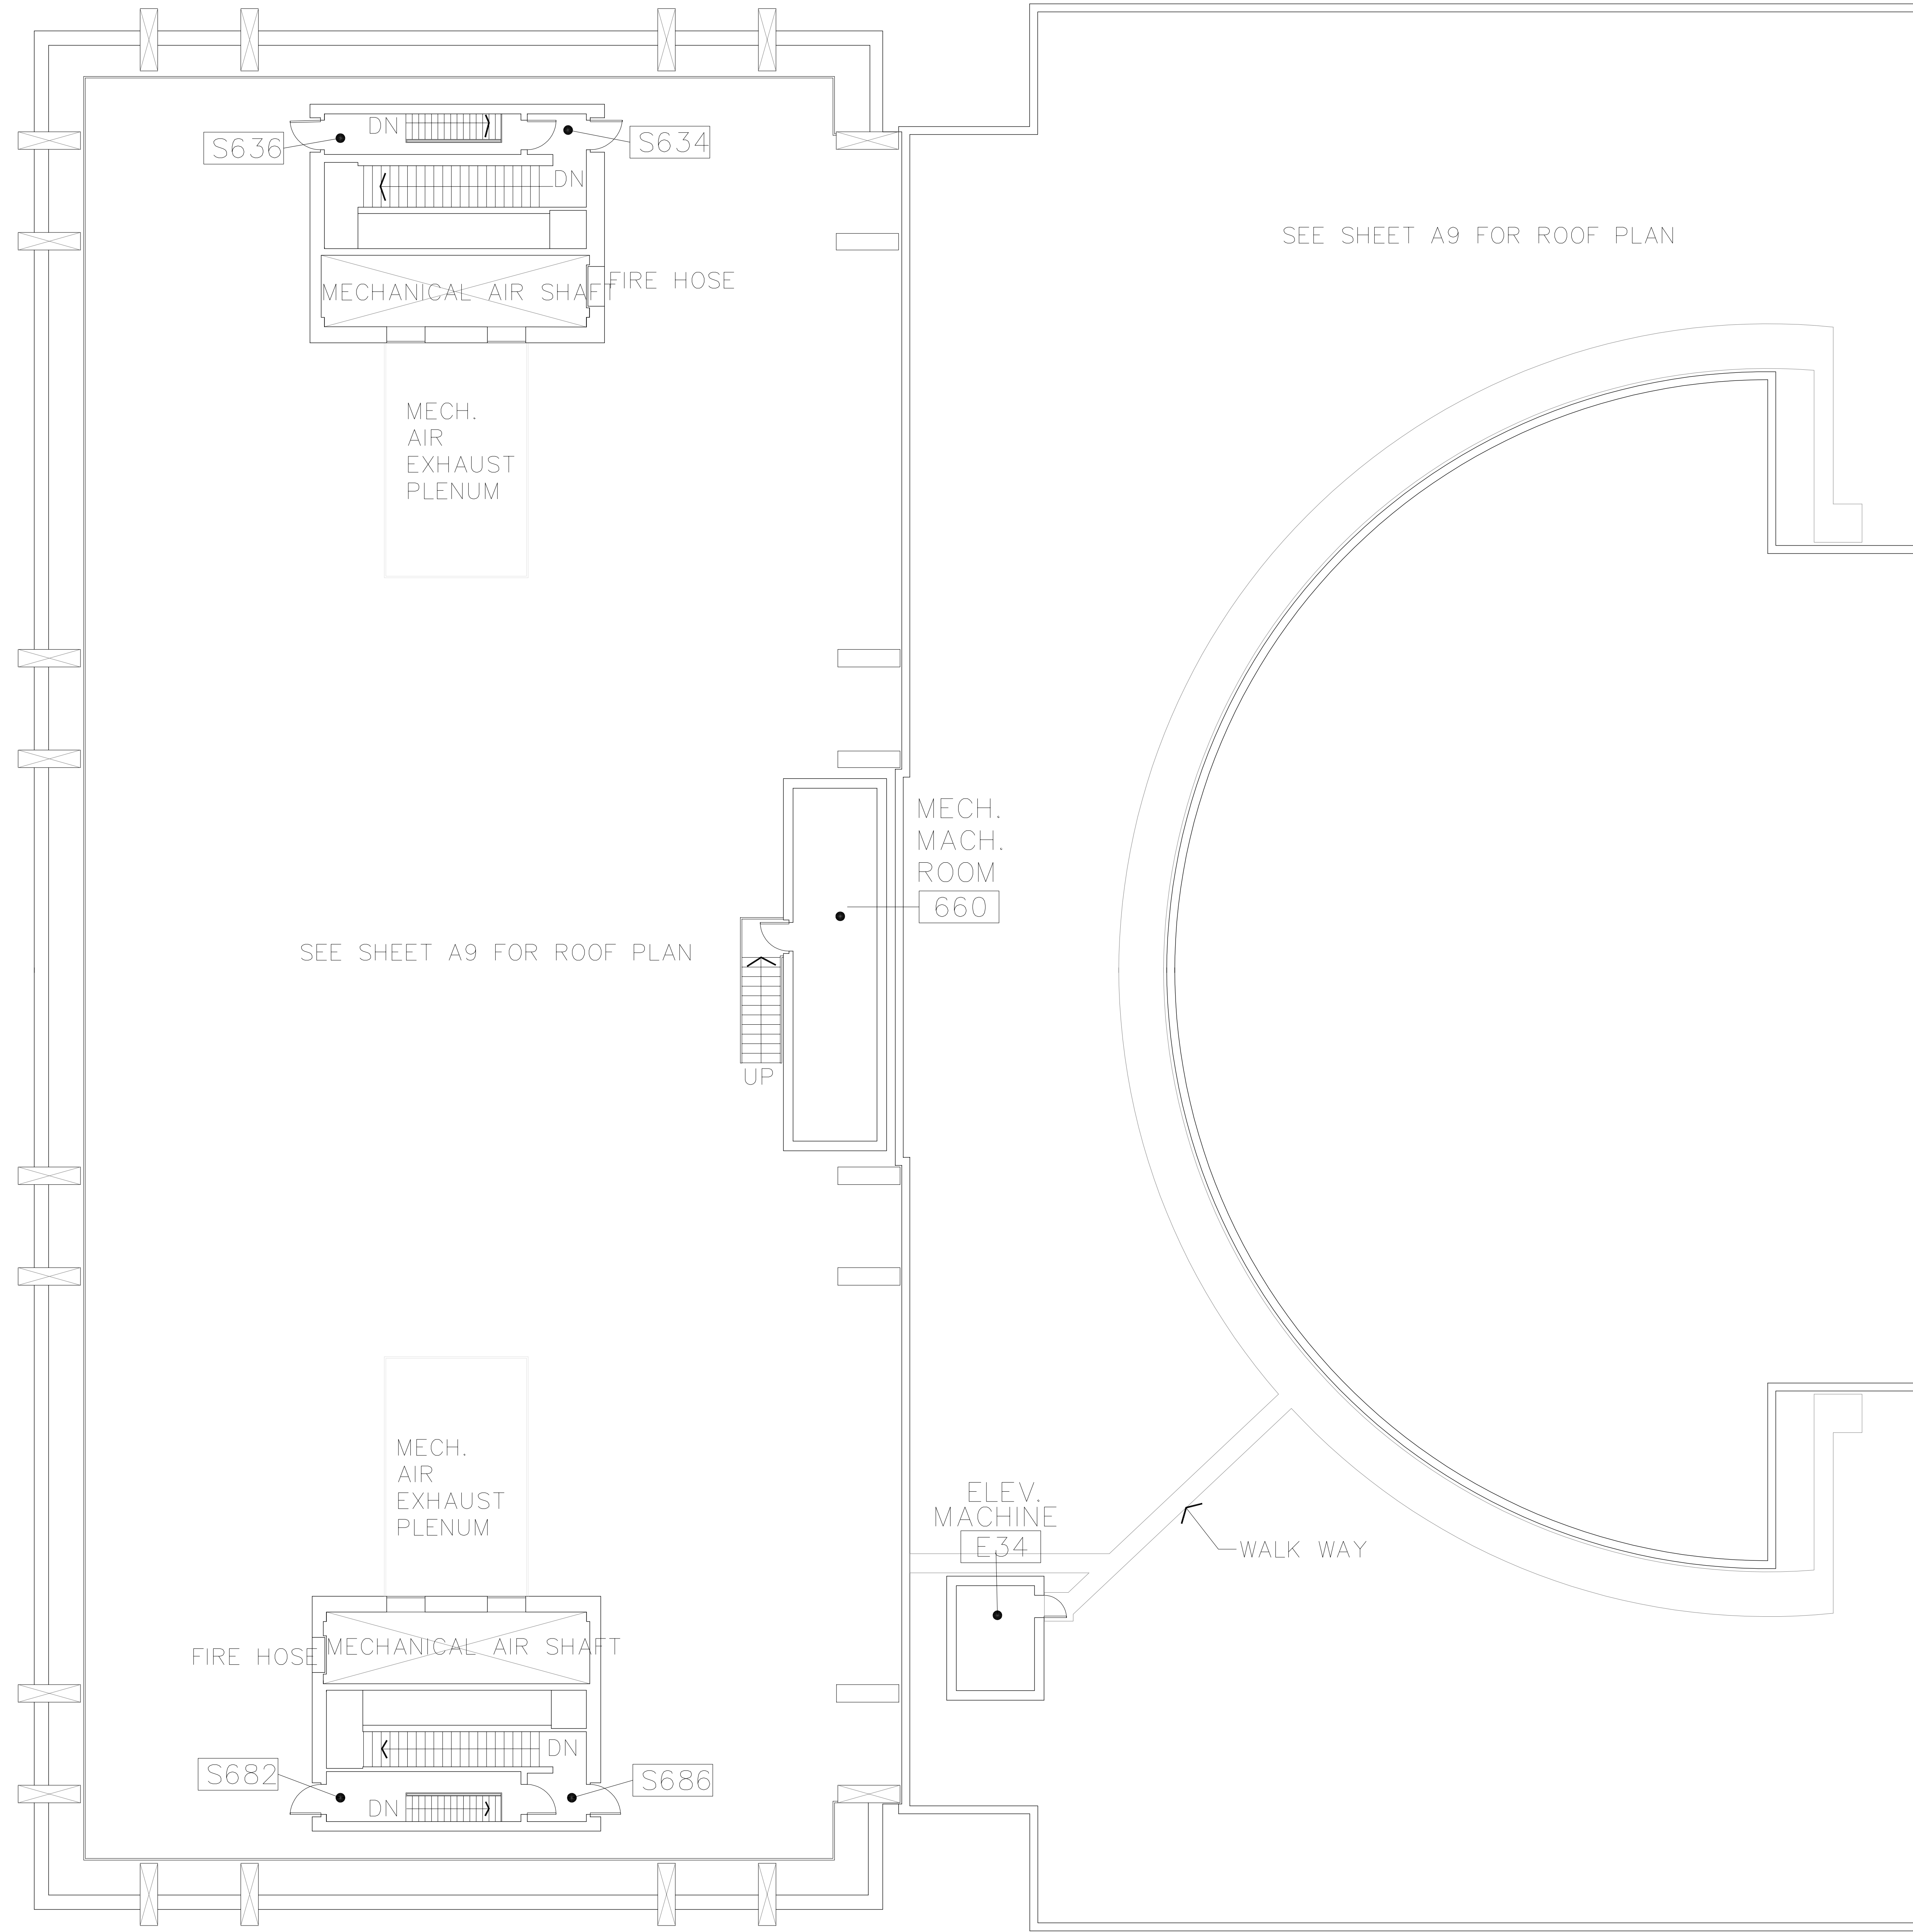

PENTHOUSE and (PARTIAL ROOF) PLAN

Capital Projects and Construction
<http://www.pdx.edu/construction>

PENTHOUSE and (PARTIAL ROOF) PLAN
230, MILLAR LIBRARY
1875 S.W. PARK AVENUE

DRAWN BY:
LRR

DATE:
5/12/2003

230 - A8