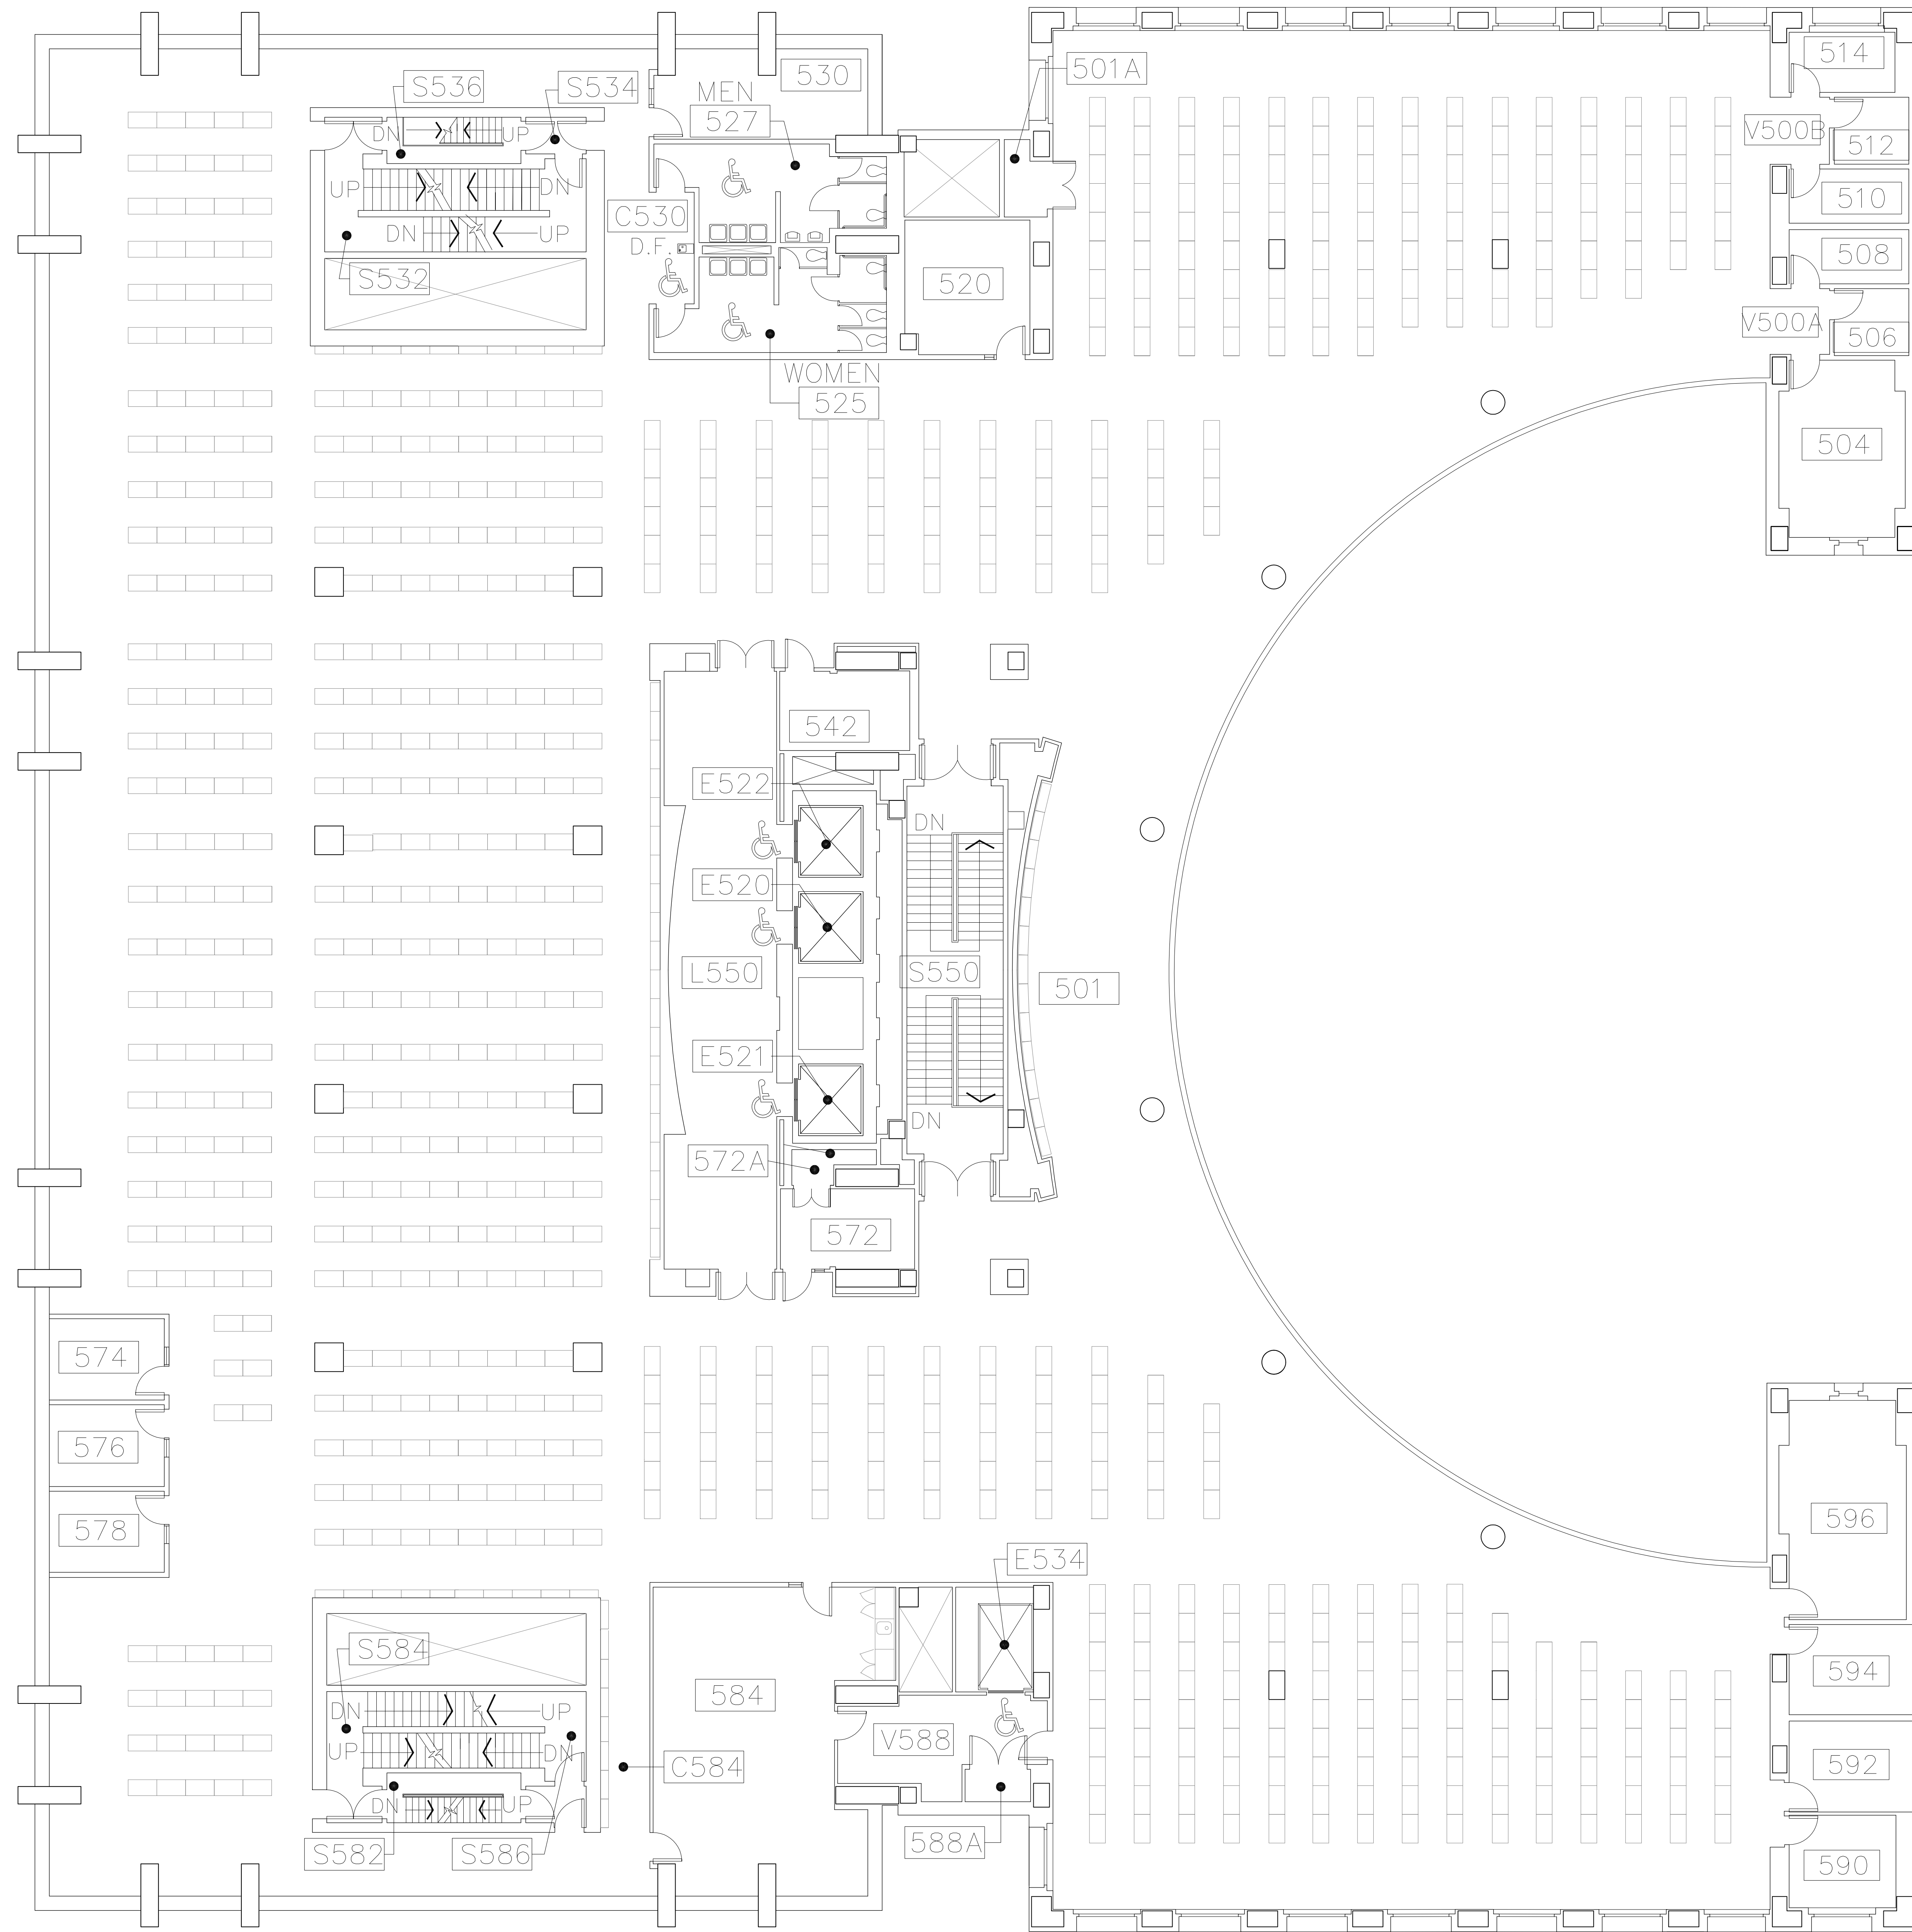

FIFTH FLOOR PLAN

230 -- A7

DRAWN BY:
LRR

DATE:
12/2013

FIFTH FLOOR PLAN
230, MILLAR LIBRARY
1875 S.W. PARK AVENUE

Portland State
UNIVERSITY

Capital Projects and Construction
<http://www.pdx.edu/construction>