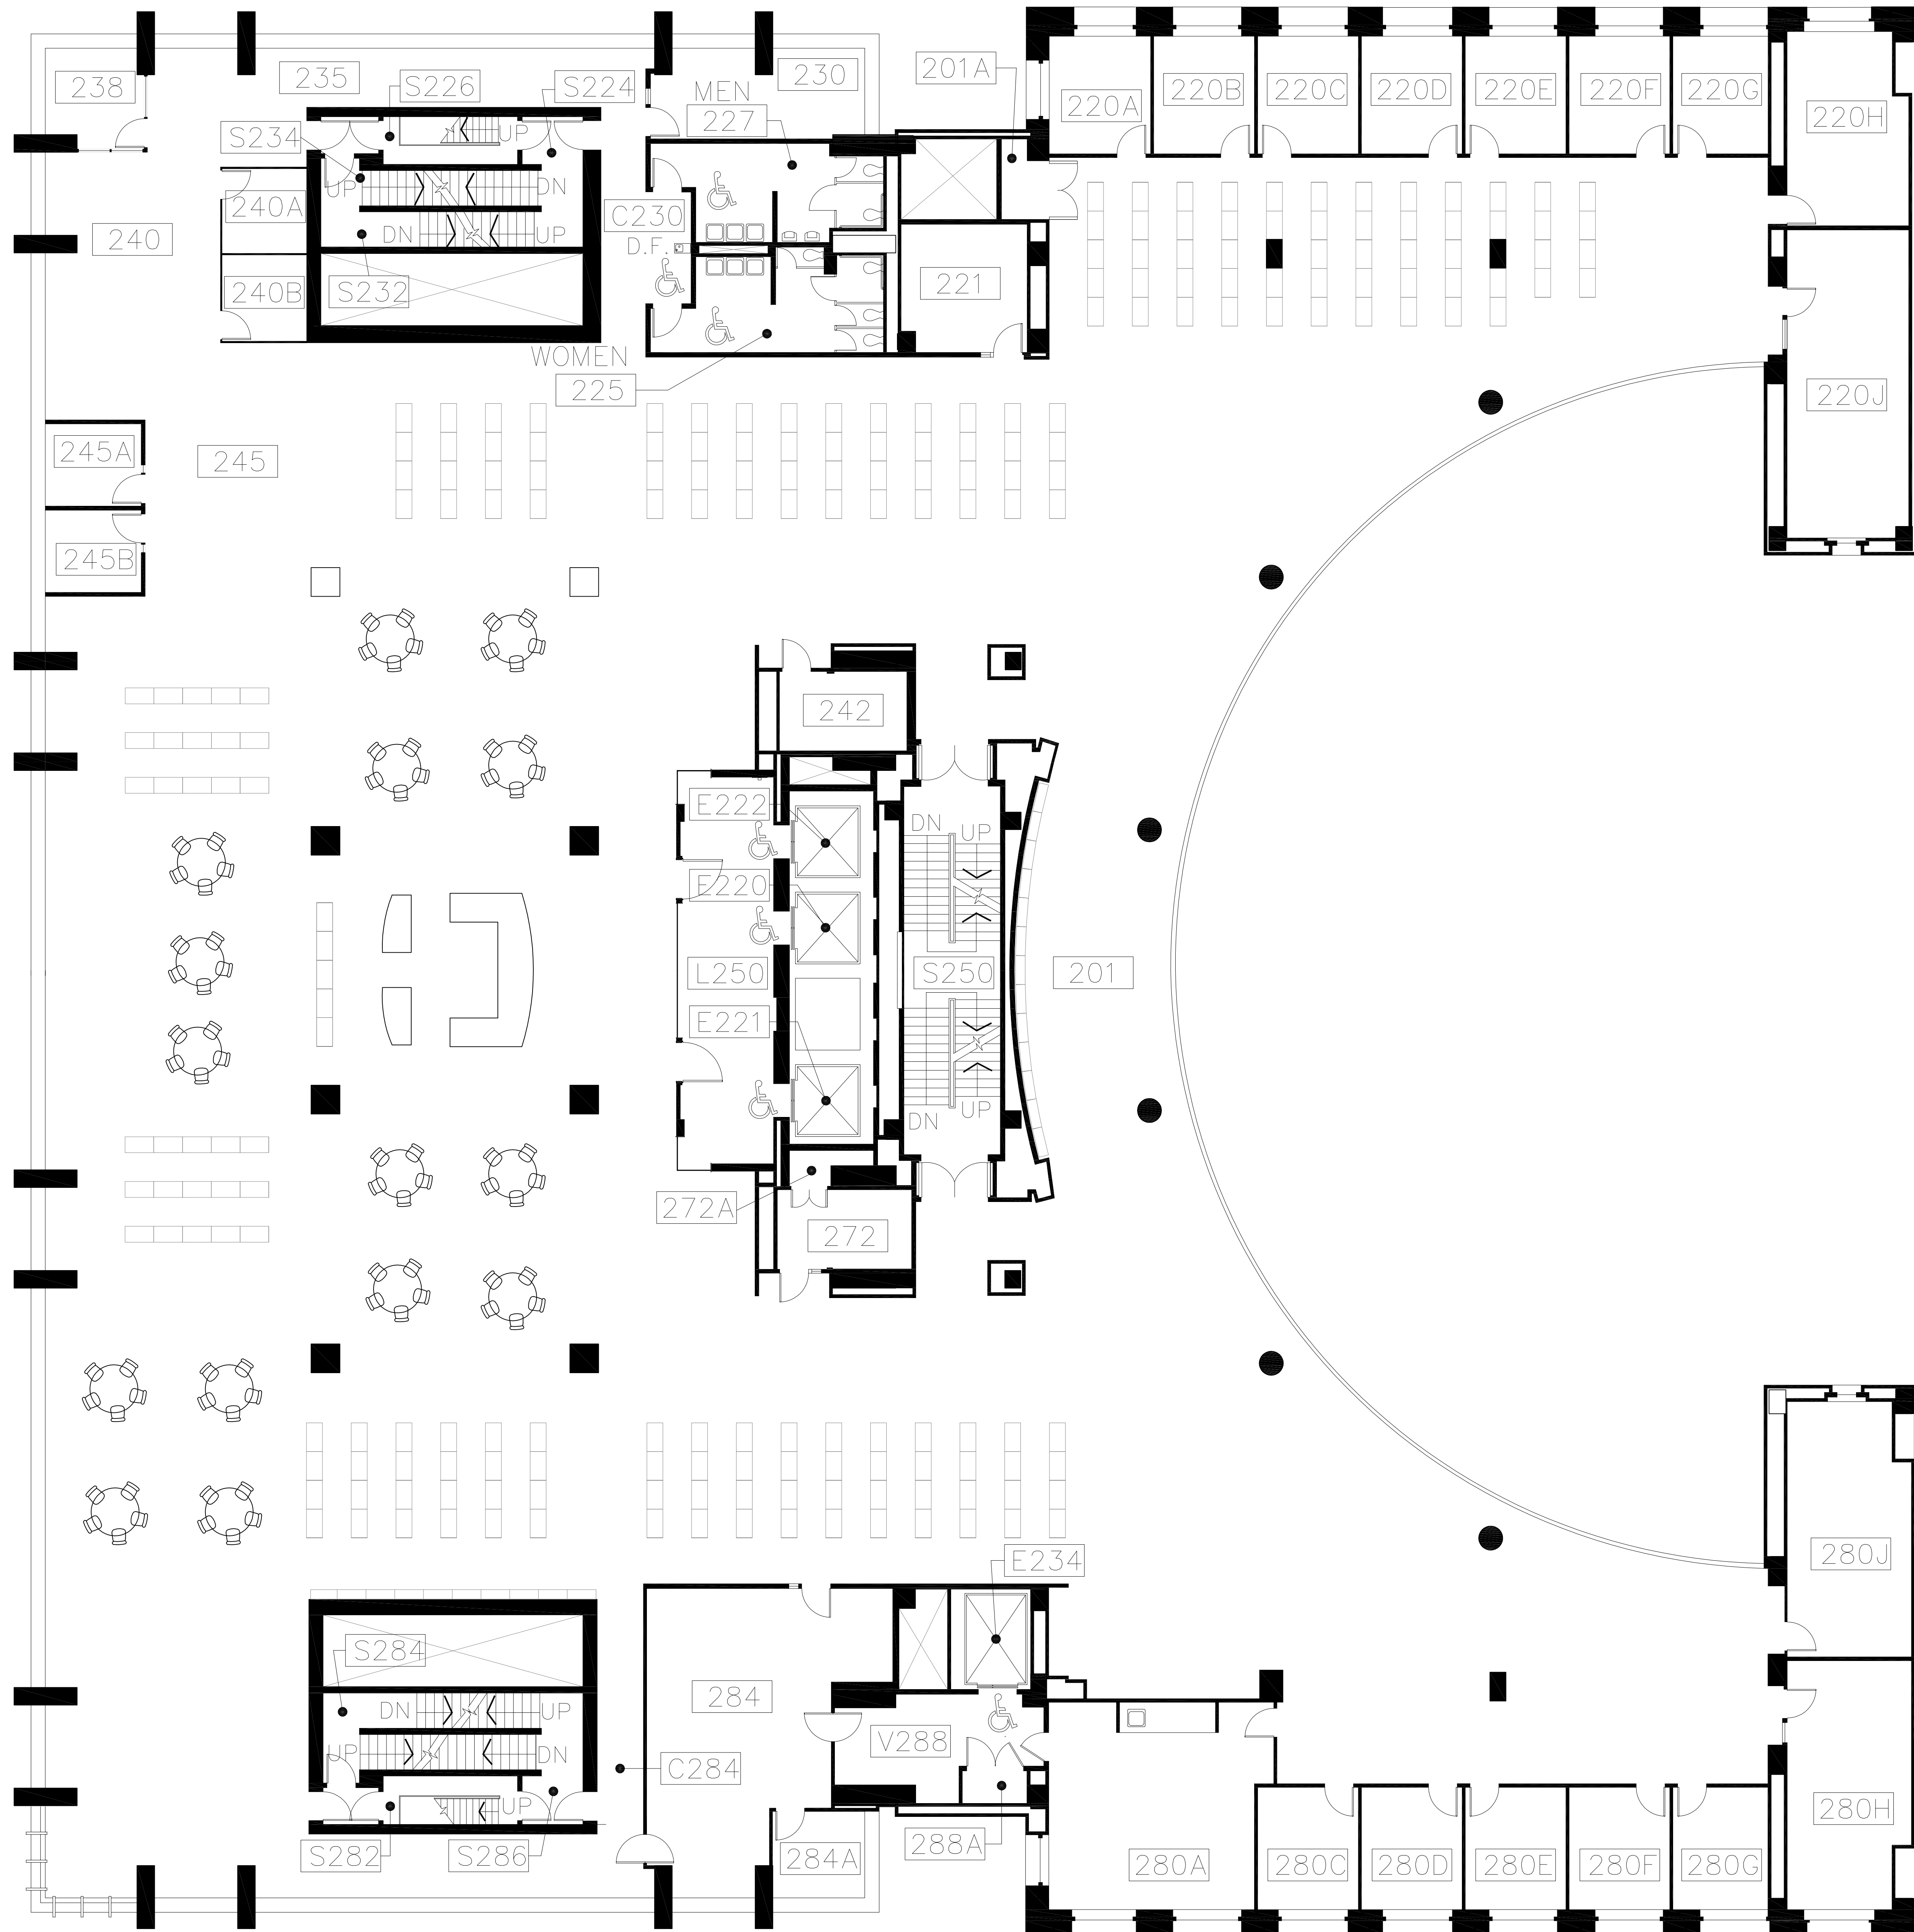

DRAWN BY:
LRR
DATE:
11/2009

SUB-BASEMENT FLOOR PLAN
230, MILLAR LIBRARY
1875 S.W. PARK AVENUE

Capital Projects and Construction
<http://www.pdx.edu/construction>

SUB-BASEMENT FLOOR PLAN

DRAWN BY:
LRR

DATE:
11/2009

BASEMENT FLOOR PLAN
230, MILLAR LIBRARY
1875 S.W. PARK AVENUE

BASEMENT FLOOR PLAN

DRAWN BY:
LRR

DATE:
3/2012

FIRST FLOOR PLAN
230, MILLAR LIBRARY
1875 S.W. PARK AVENUE

FIRST FLOOR PLAN

SECOND FLOOR PLAN

DRAWN BY:
LRR
DATE:
12/2011