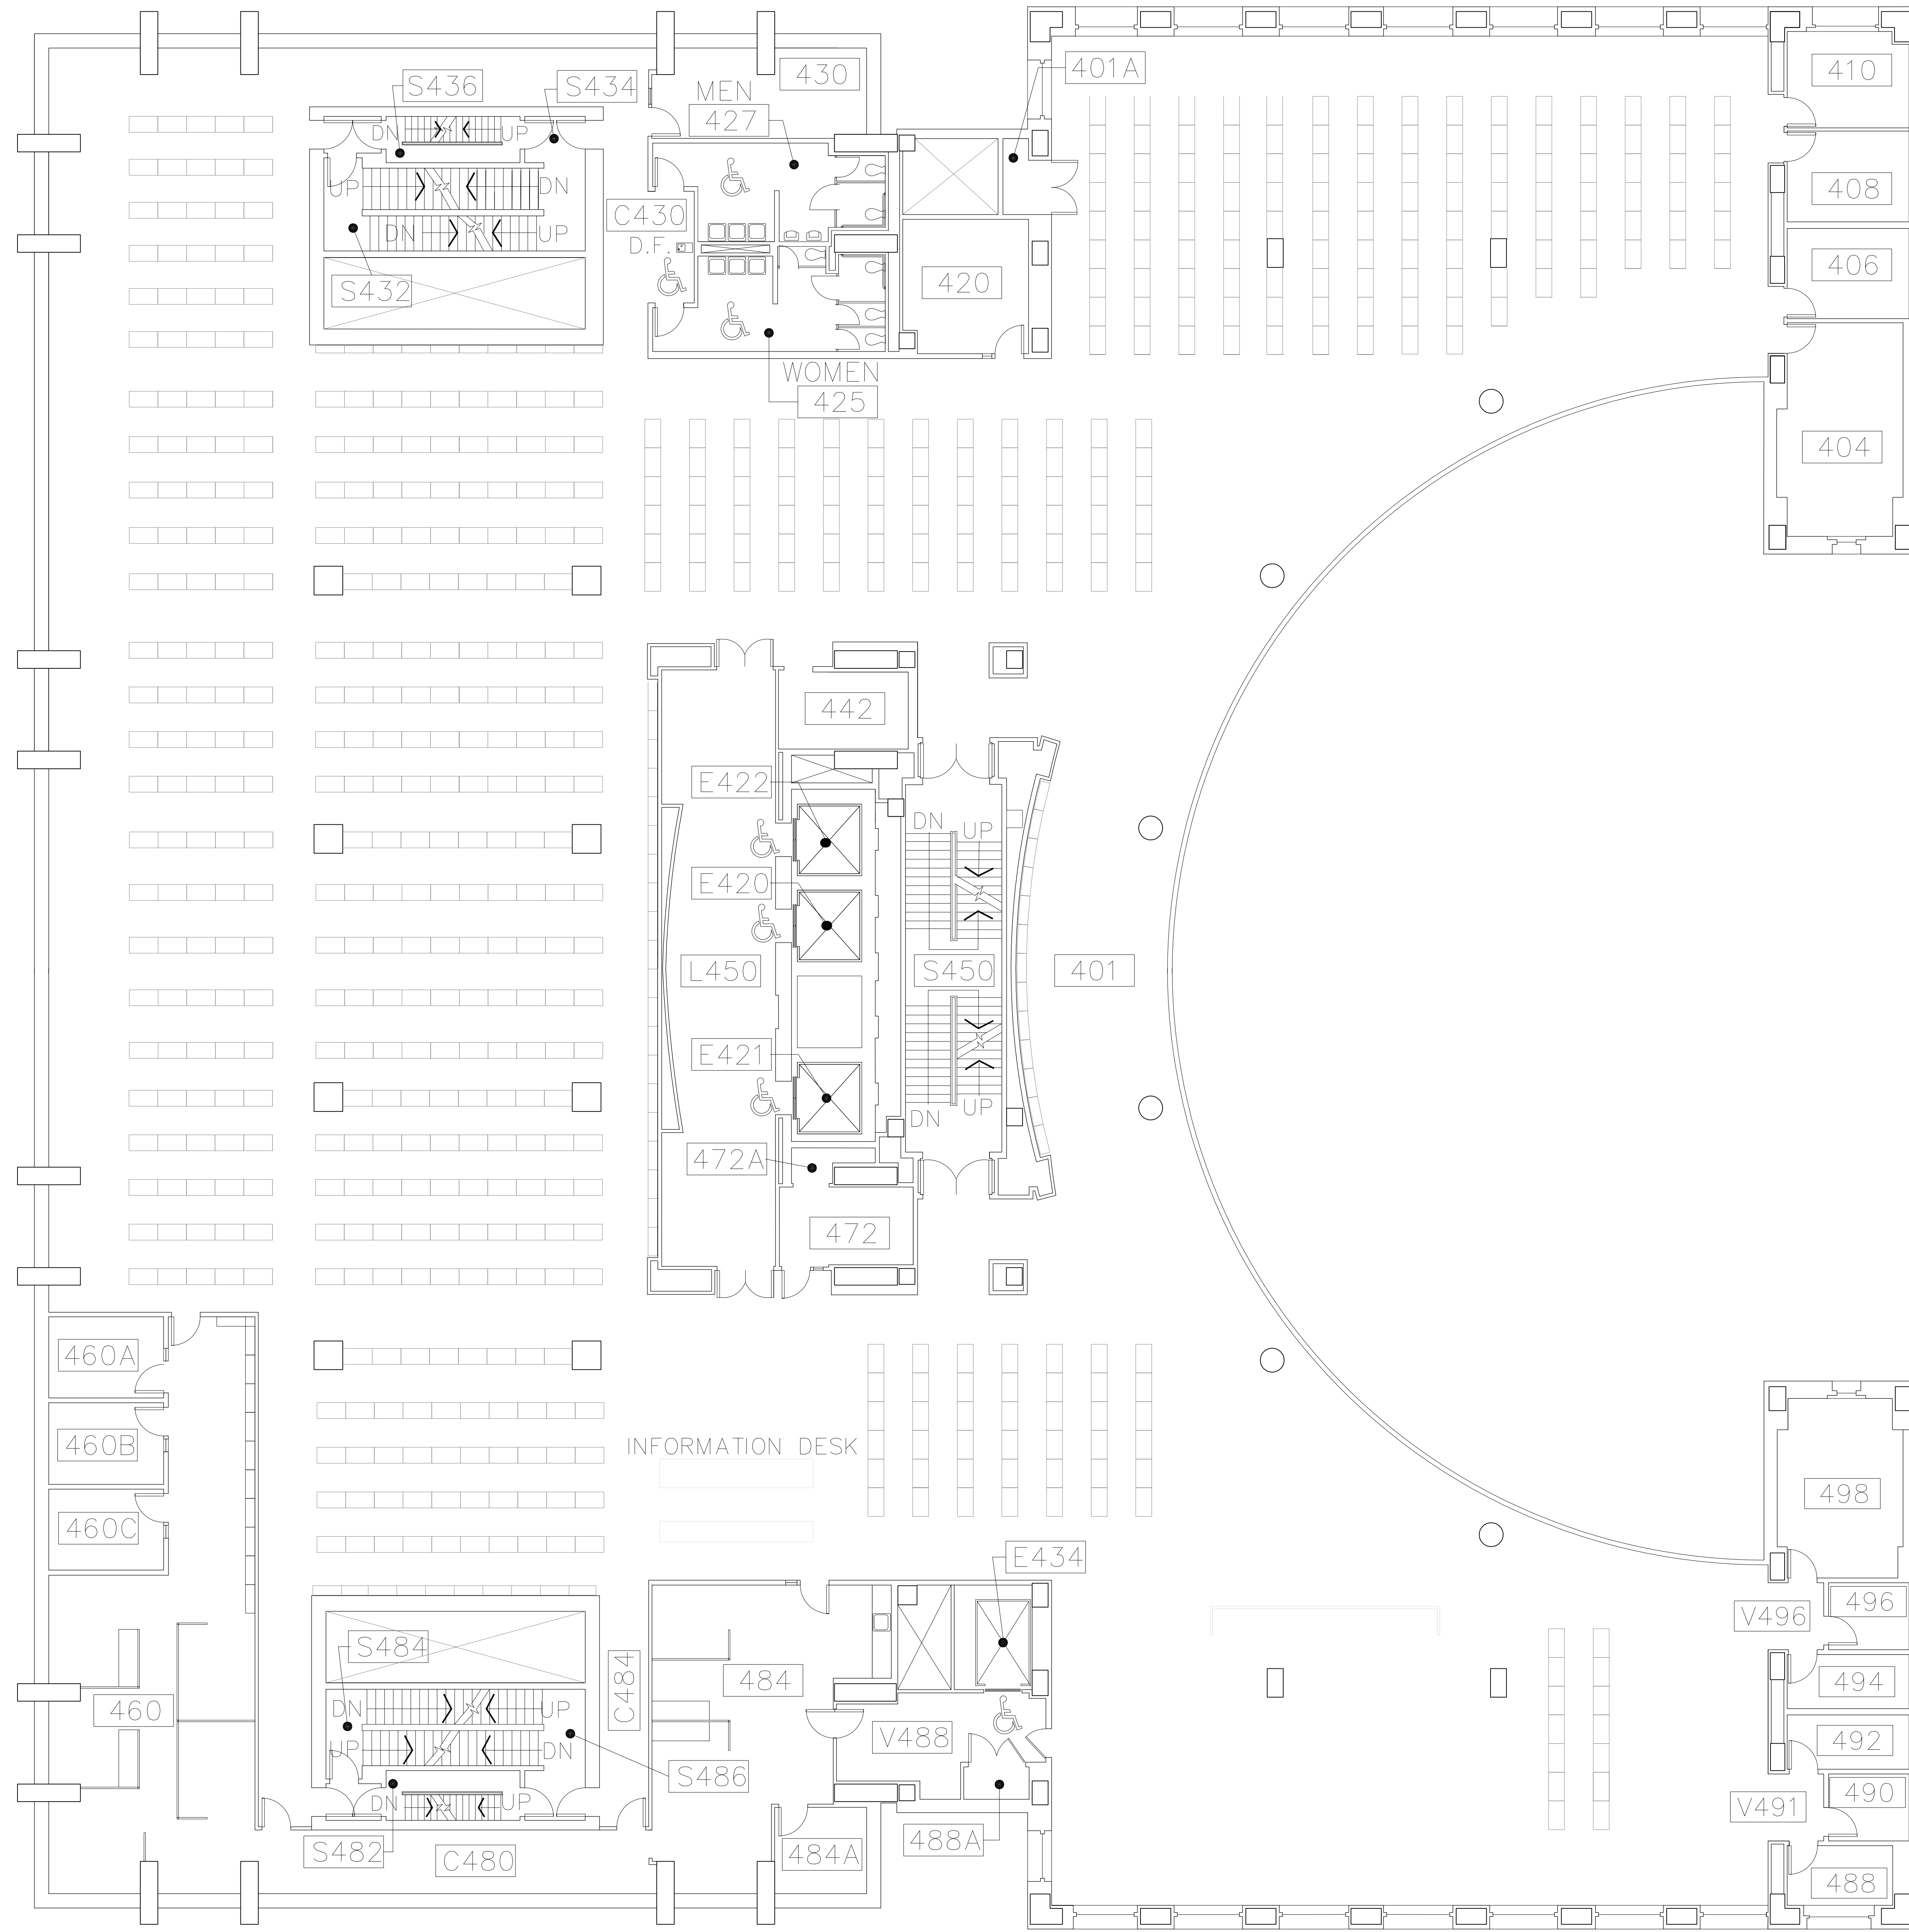

DRAWN BY:
LRR
DATE:
11/2009

SUB-BASEMENT FLOOR PLAN
230, MILLAR LIBRARY
1875 S.W. PARK AVENUE

Capital Projects and Construction
<http://www.pdx.edu/construction>

SUB-BASEMENT FLOOR PLAN

DRAWN BY:
LRR

DATE:
11/2009

BASEMENT FLOOR PLAN
230, MILLAR LIBRARY
1875 S.W. PARK AVENUE

BASEMENT FLOOR PLAN

DRAWN BY:
LRR

DATE:
3/2012

FIRST FLOOR PLAN
230, MILLAR LIBRARY
1875 S.W. PARK AVENUE

FIRST FLOOR PLAN

SECOND FLOOR PLAN

DRAWN BY:
LRR
DATE:
12/2011

SECOND FLOOR PLAN
230, MILLAR LIBRARY
1875 S.W. PARK AVENUE

Capital Projects and Construction
<http://www.pdx.edu/construction>

230 - A4

DRAWN BY:
INITIALS
DATE:
12/2013

THIRD FLOOR PLAN
230, MILLAR LIBRARY
1875 S.W. PARK AVENUE

THIRD FLOOR PLAN

FOURTH FLOOR PLAN

DRAWN BY:
LRR
DATE:
12/2013

FOURTH FLOOR PLAN
230, MILLAR LIBRARY
1875 S.W. PARK AVENUE

Portland State
UNIVERSITY

Capital Projects and Construction
<http://www.pdx.edu/construction>