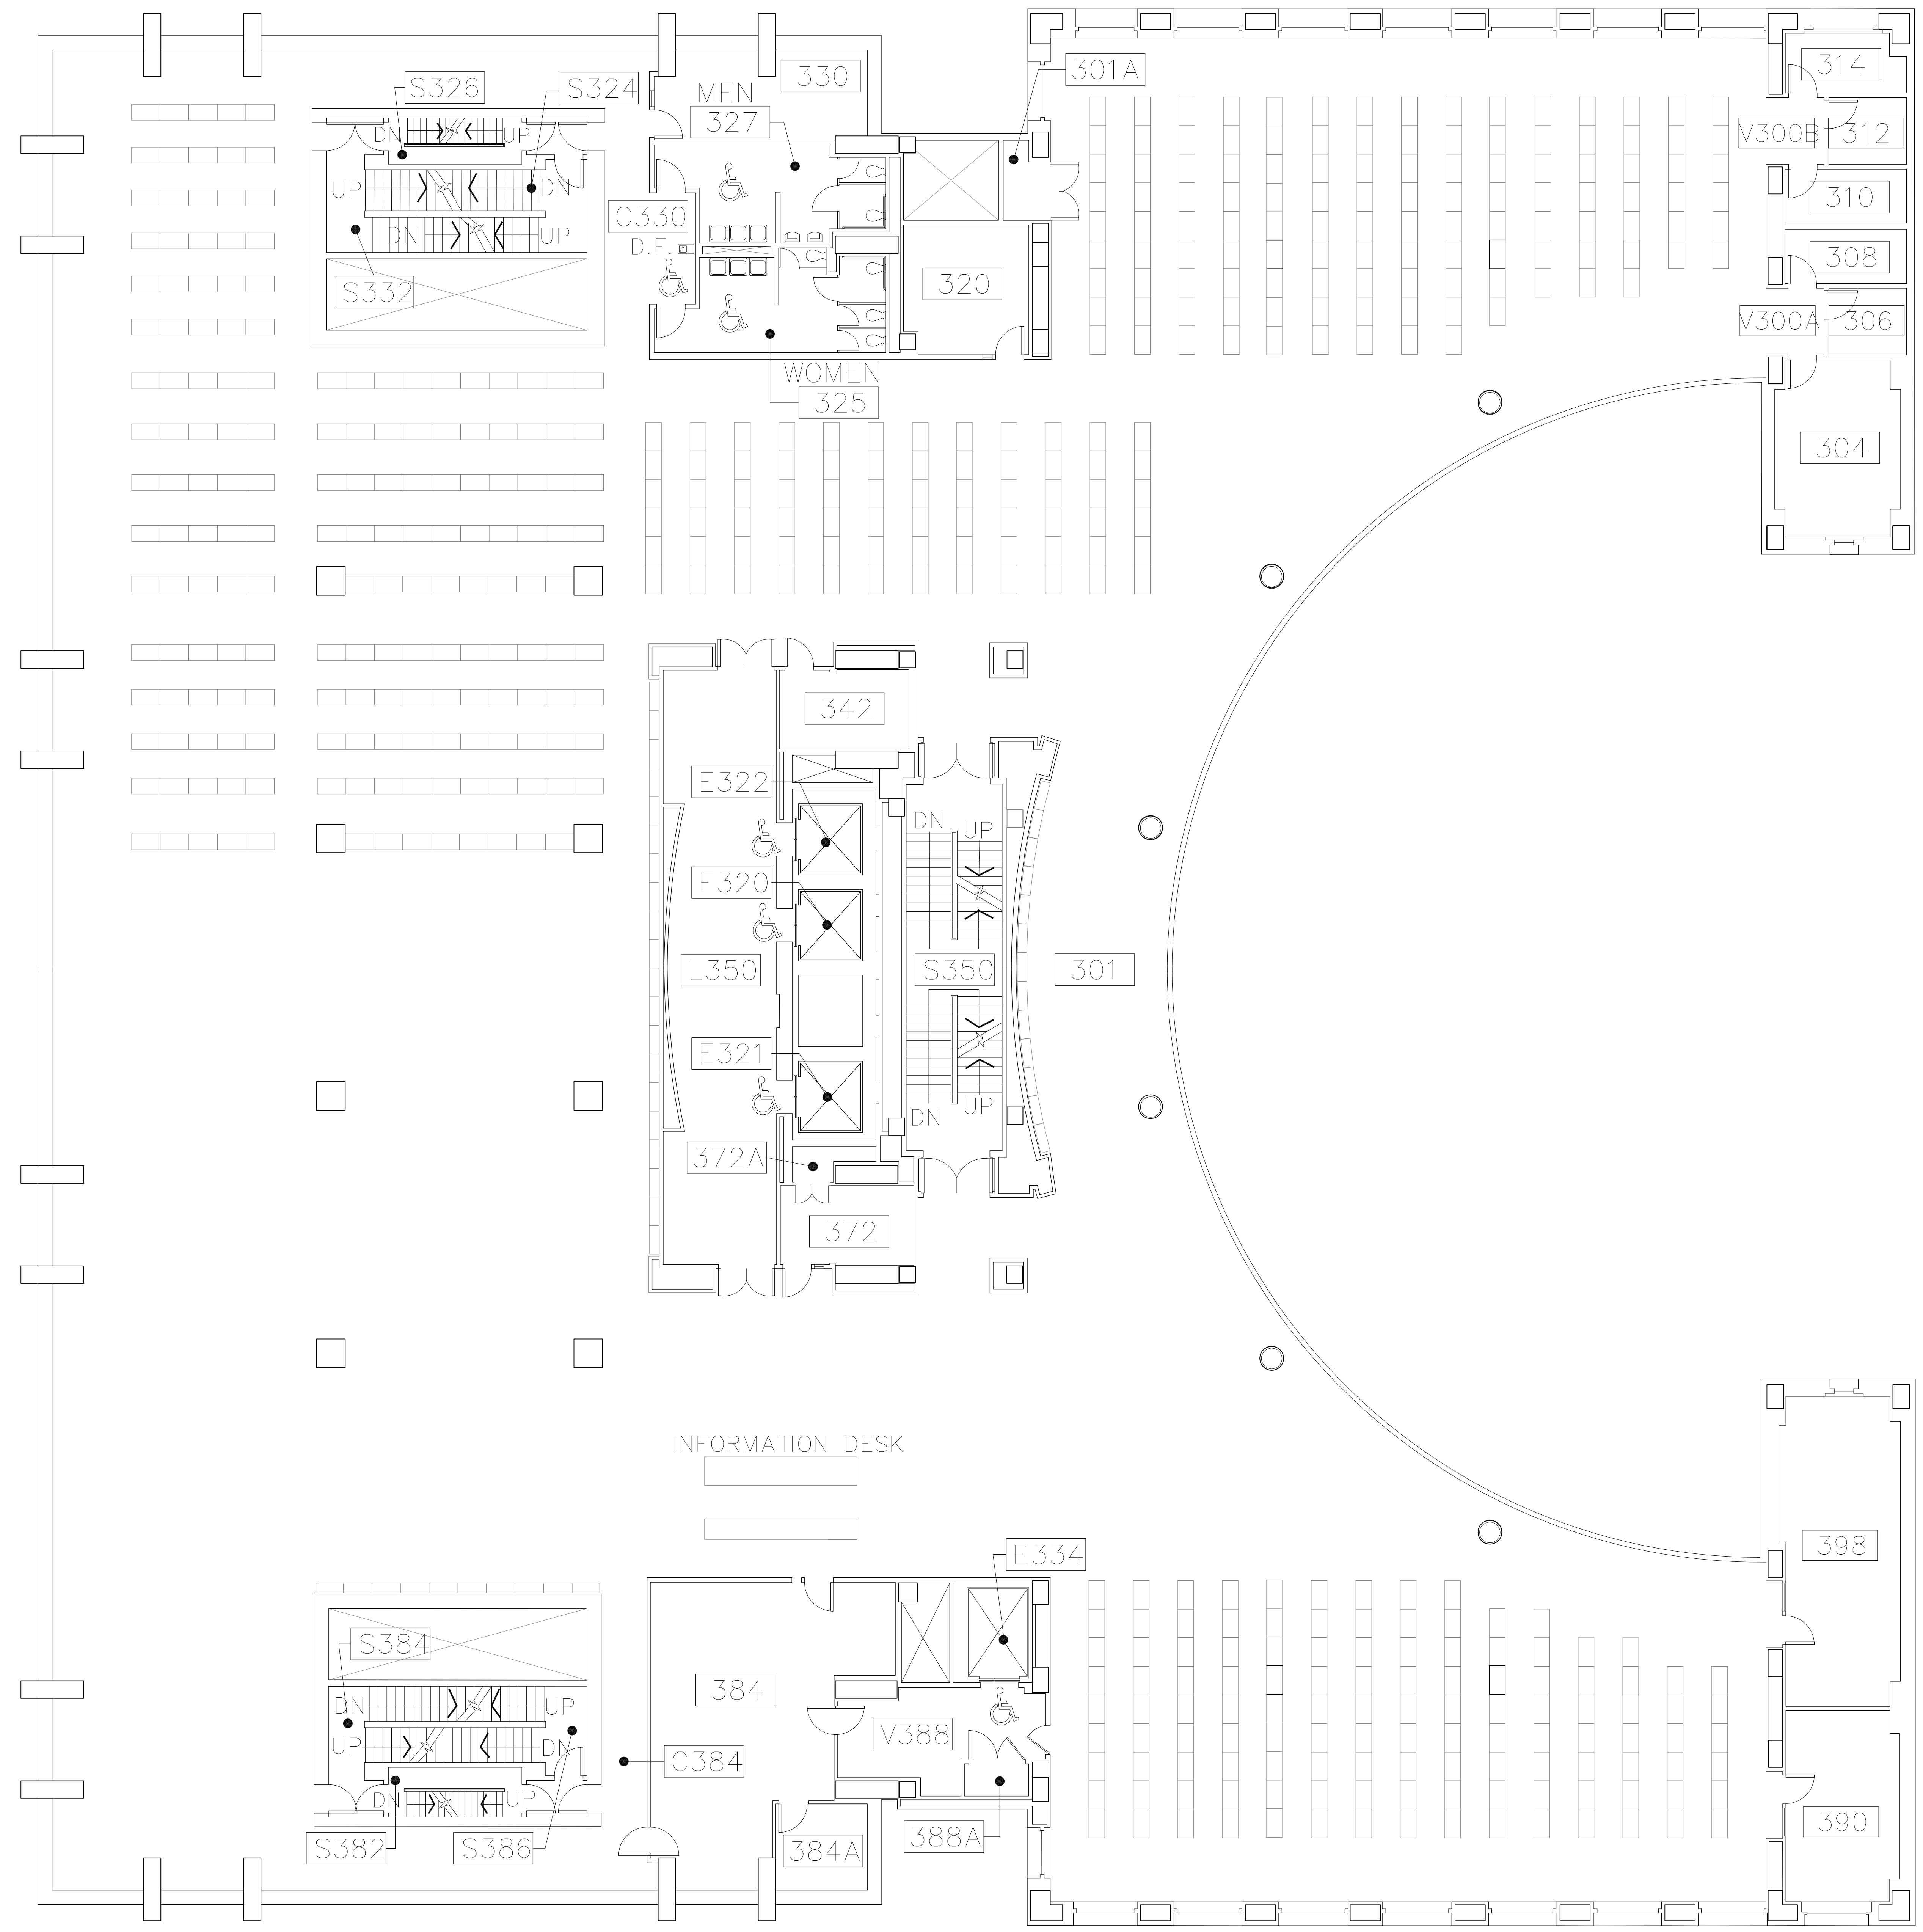

DRAWN BY:
INITIALS
DATE:
12/2013

THIRD FLOOR PLAN
230, MILLAR LIBRARY
1875 S.W. PARK AVENUE