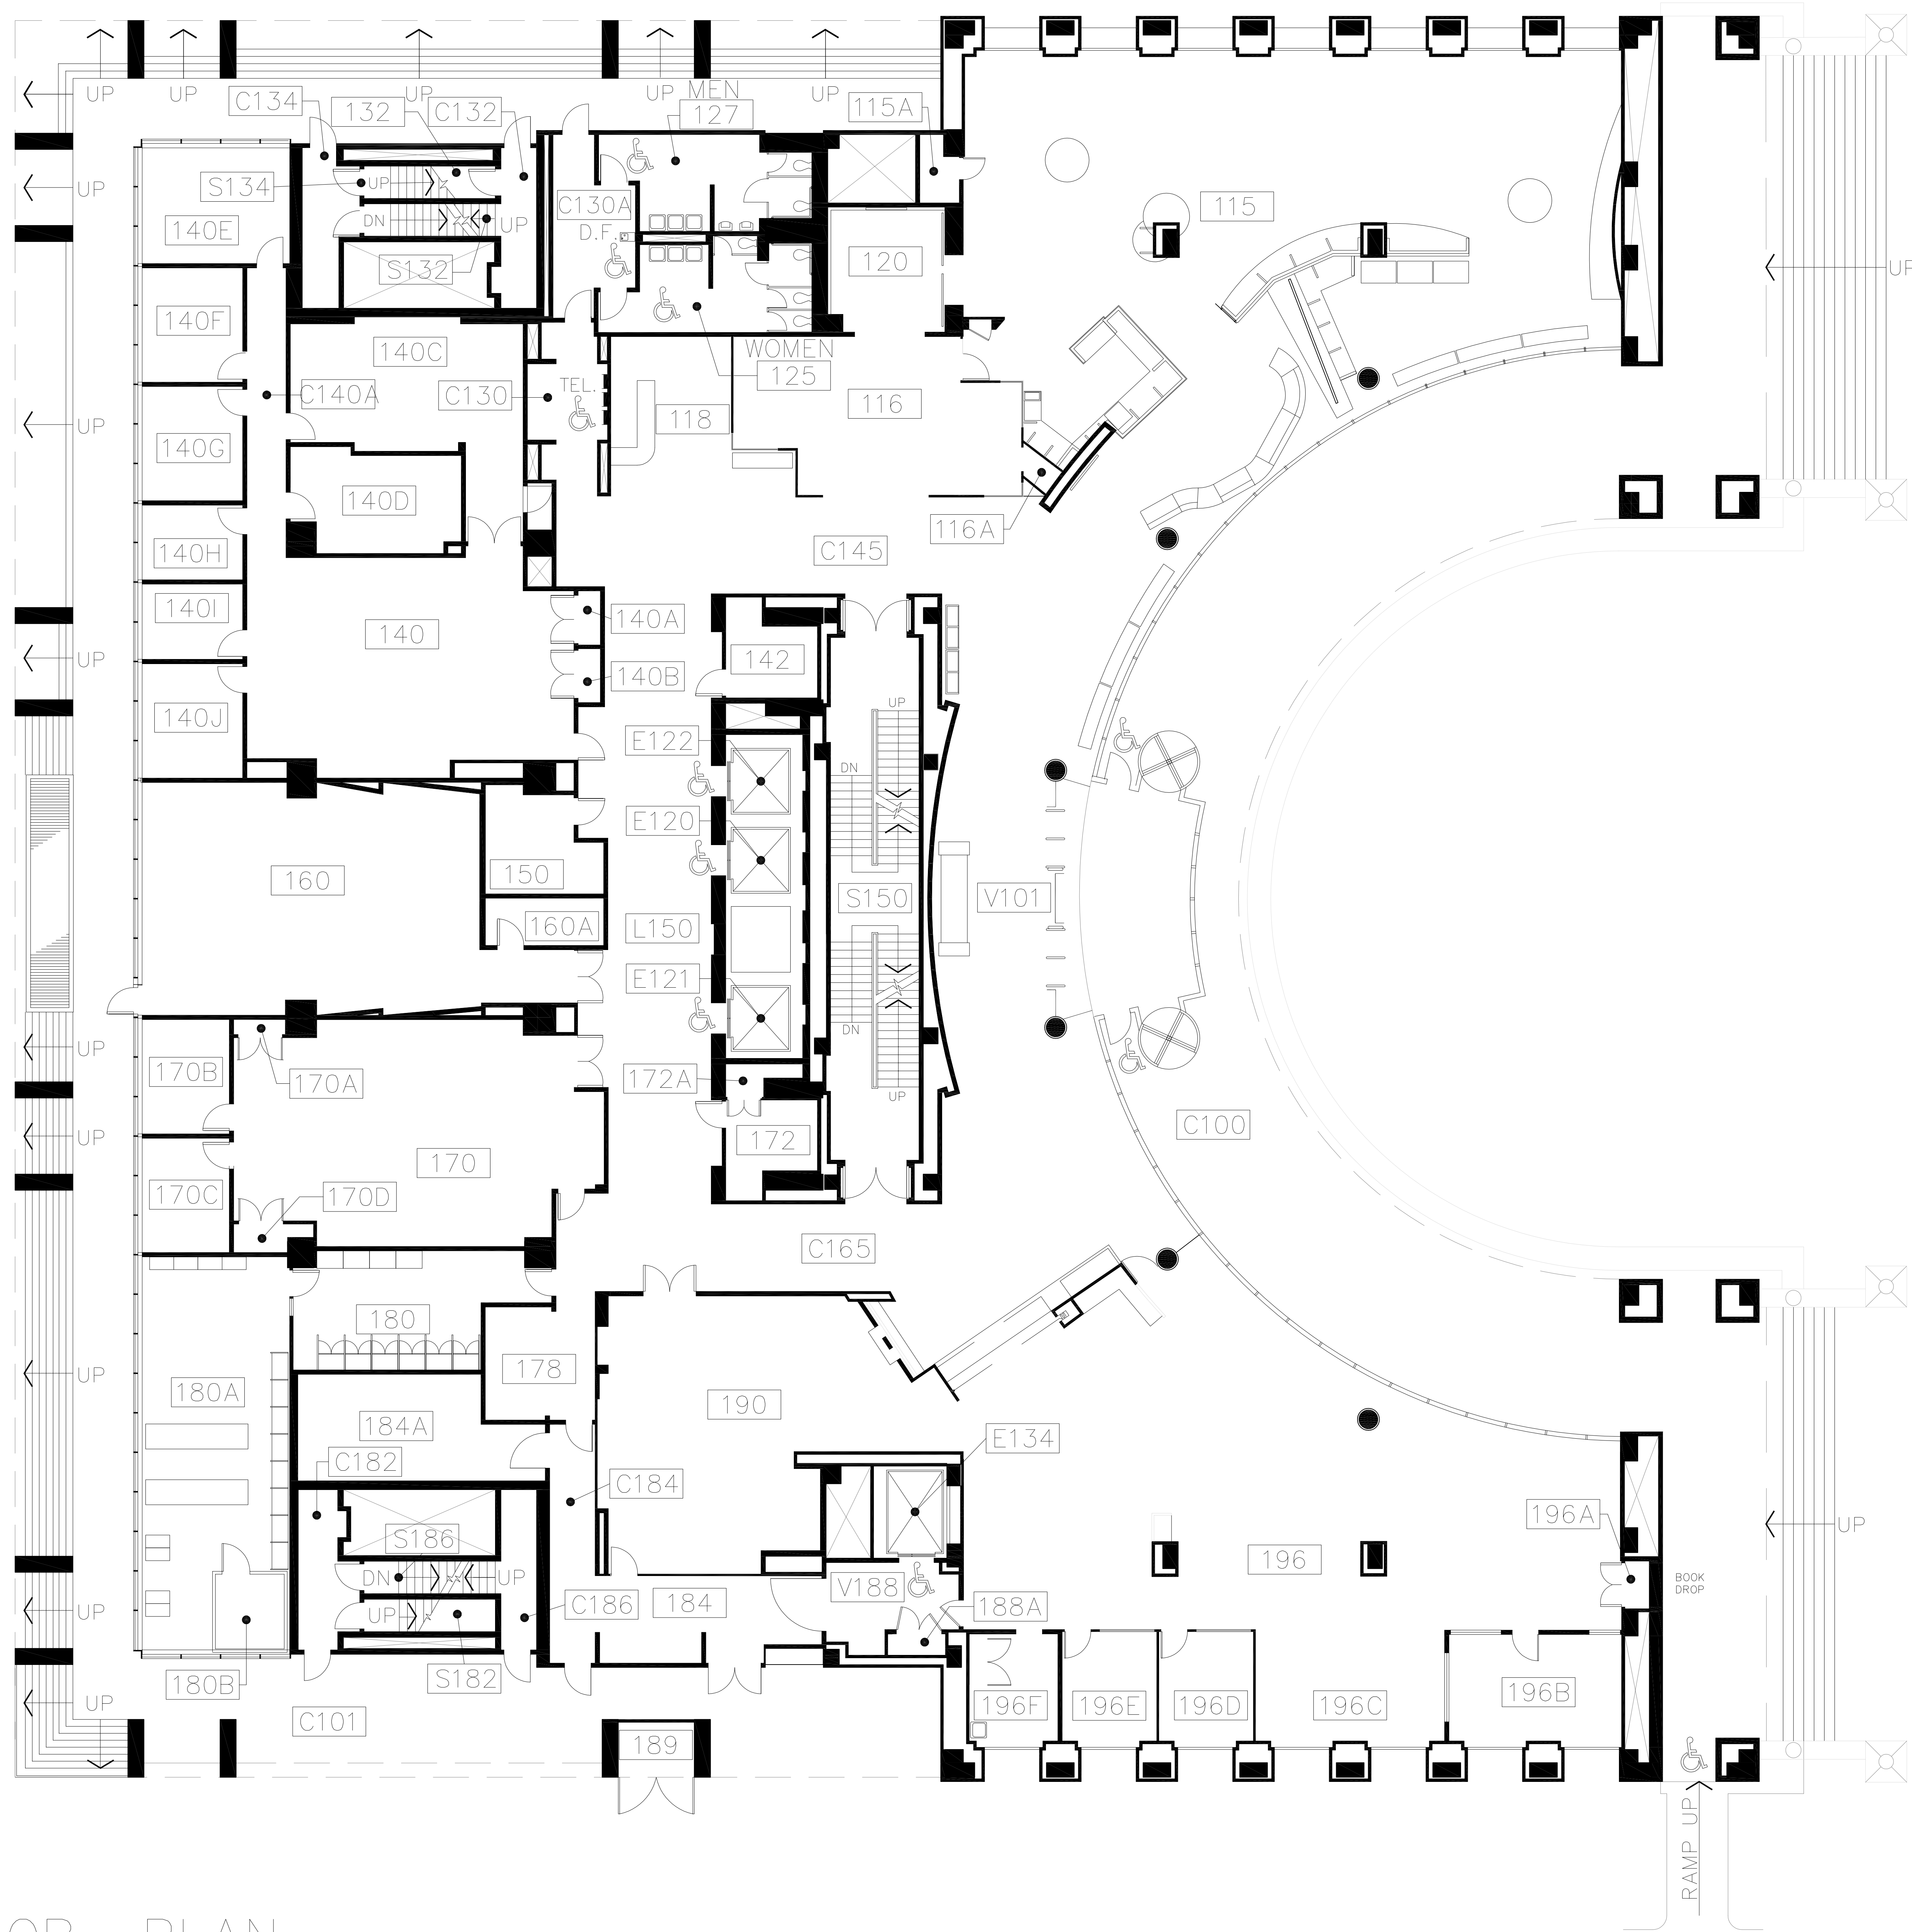

DRAWN BY:
LRR
DATE:
11/2009

SUB-BASEMENT FLOOR PLAN
230, MILLAR LIBRARY
1875 S.W. PARK AVENUE

Capital Projects and Construction
<http://www.pdx.edu/construction>

SUB-BASEMENT FLOOR PLAN

DRAWN BY:
LRR

DATE:
11/2009

BASEMENT FLOOR PLAN
230, MILLAR LIBRARY
1875 S.W. PARK AVENUE

BASEMENT FLOOR PLAN

DRAWN BY:
LRR

DATE:
3/2012

FIRST FLOOR PLAN
230, MILLAR LIBRARY
1875 S.W. PARK AVENUE

FIRST FLOOR PLAN

SECOND FLOOR PLAN

DRAWN BY:
LRR
DATE:
12/2011