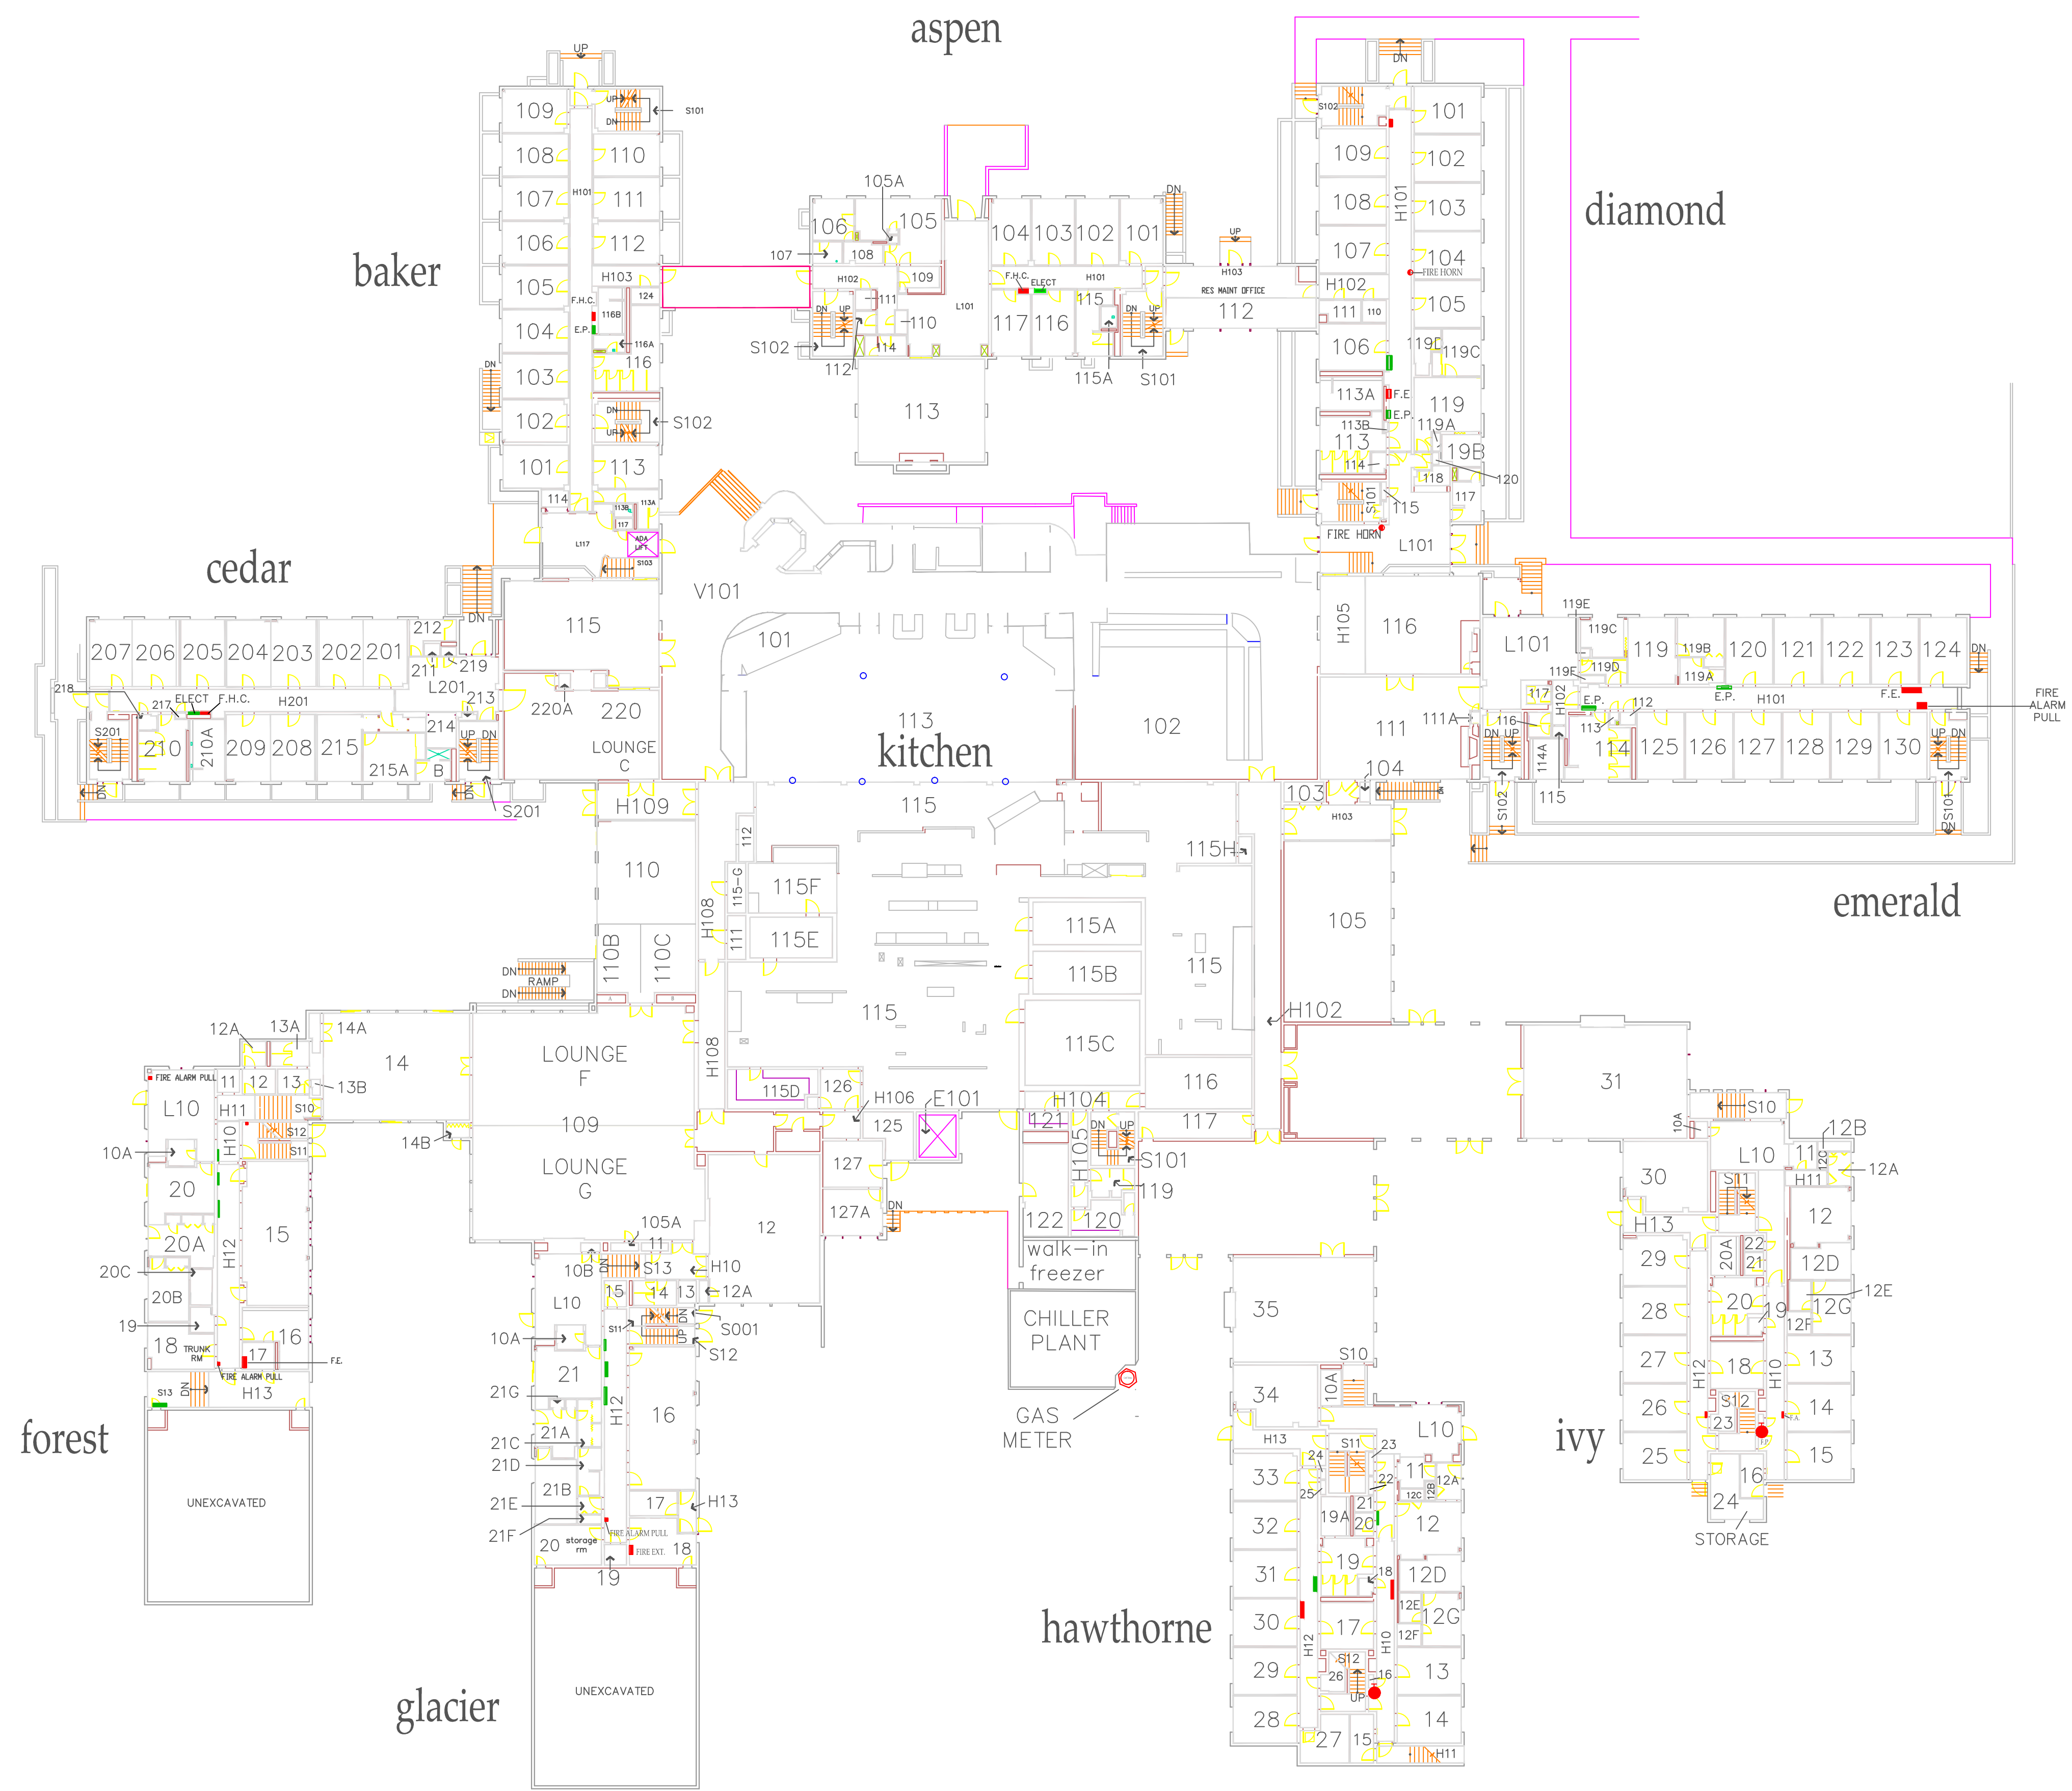

- MADRONE STREET -

CASCADE COMPLEX GROUND LEVEL