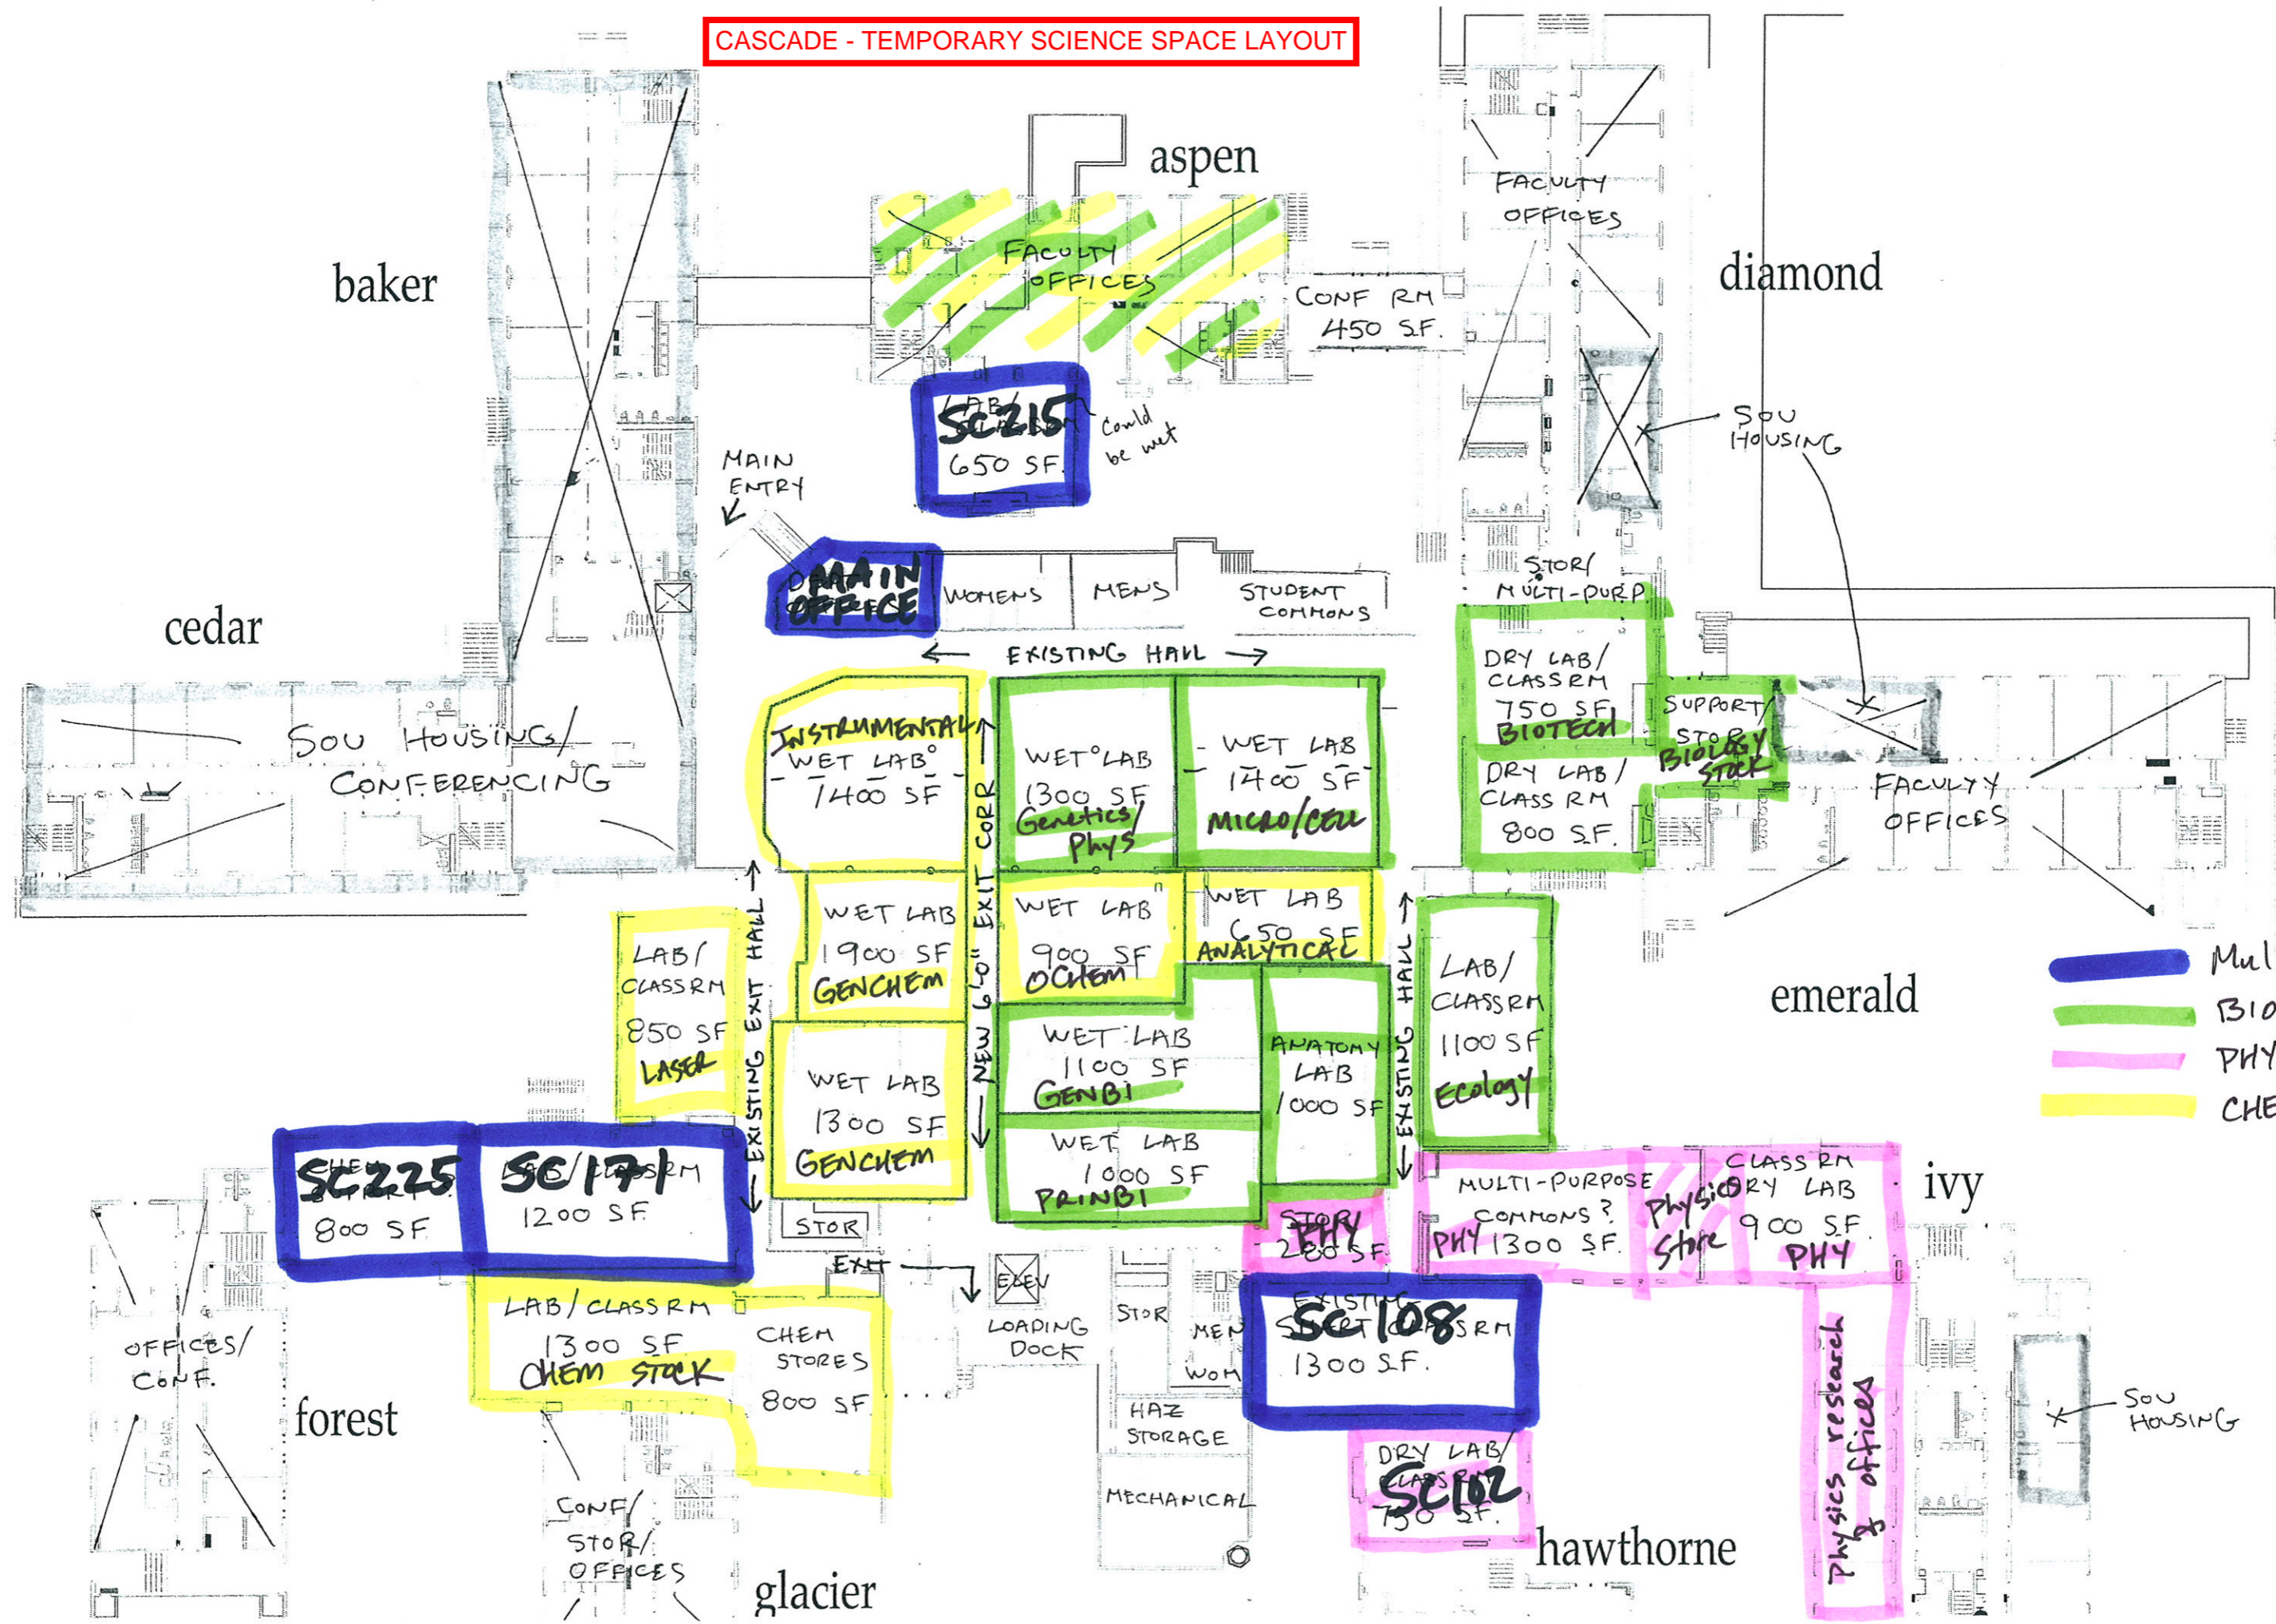

CASCADE - TEMPORARY SCIENCE SPACE LAYOUT

- Multi-purpos
- BIOLOGY
- PHYSICS
- CHEMISTRY