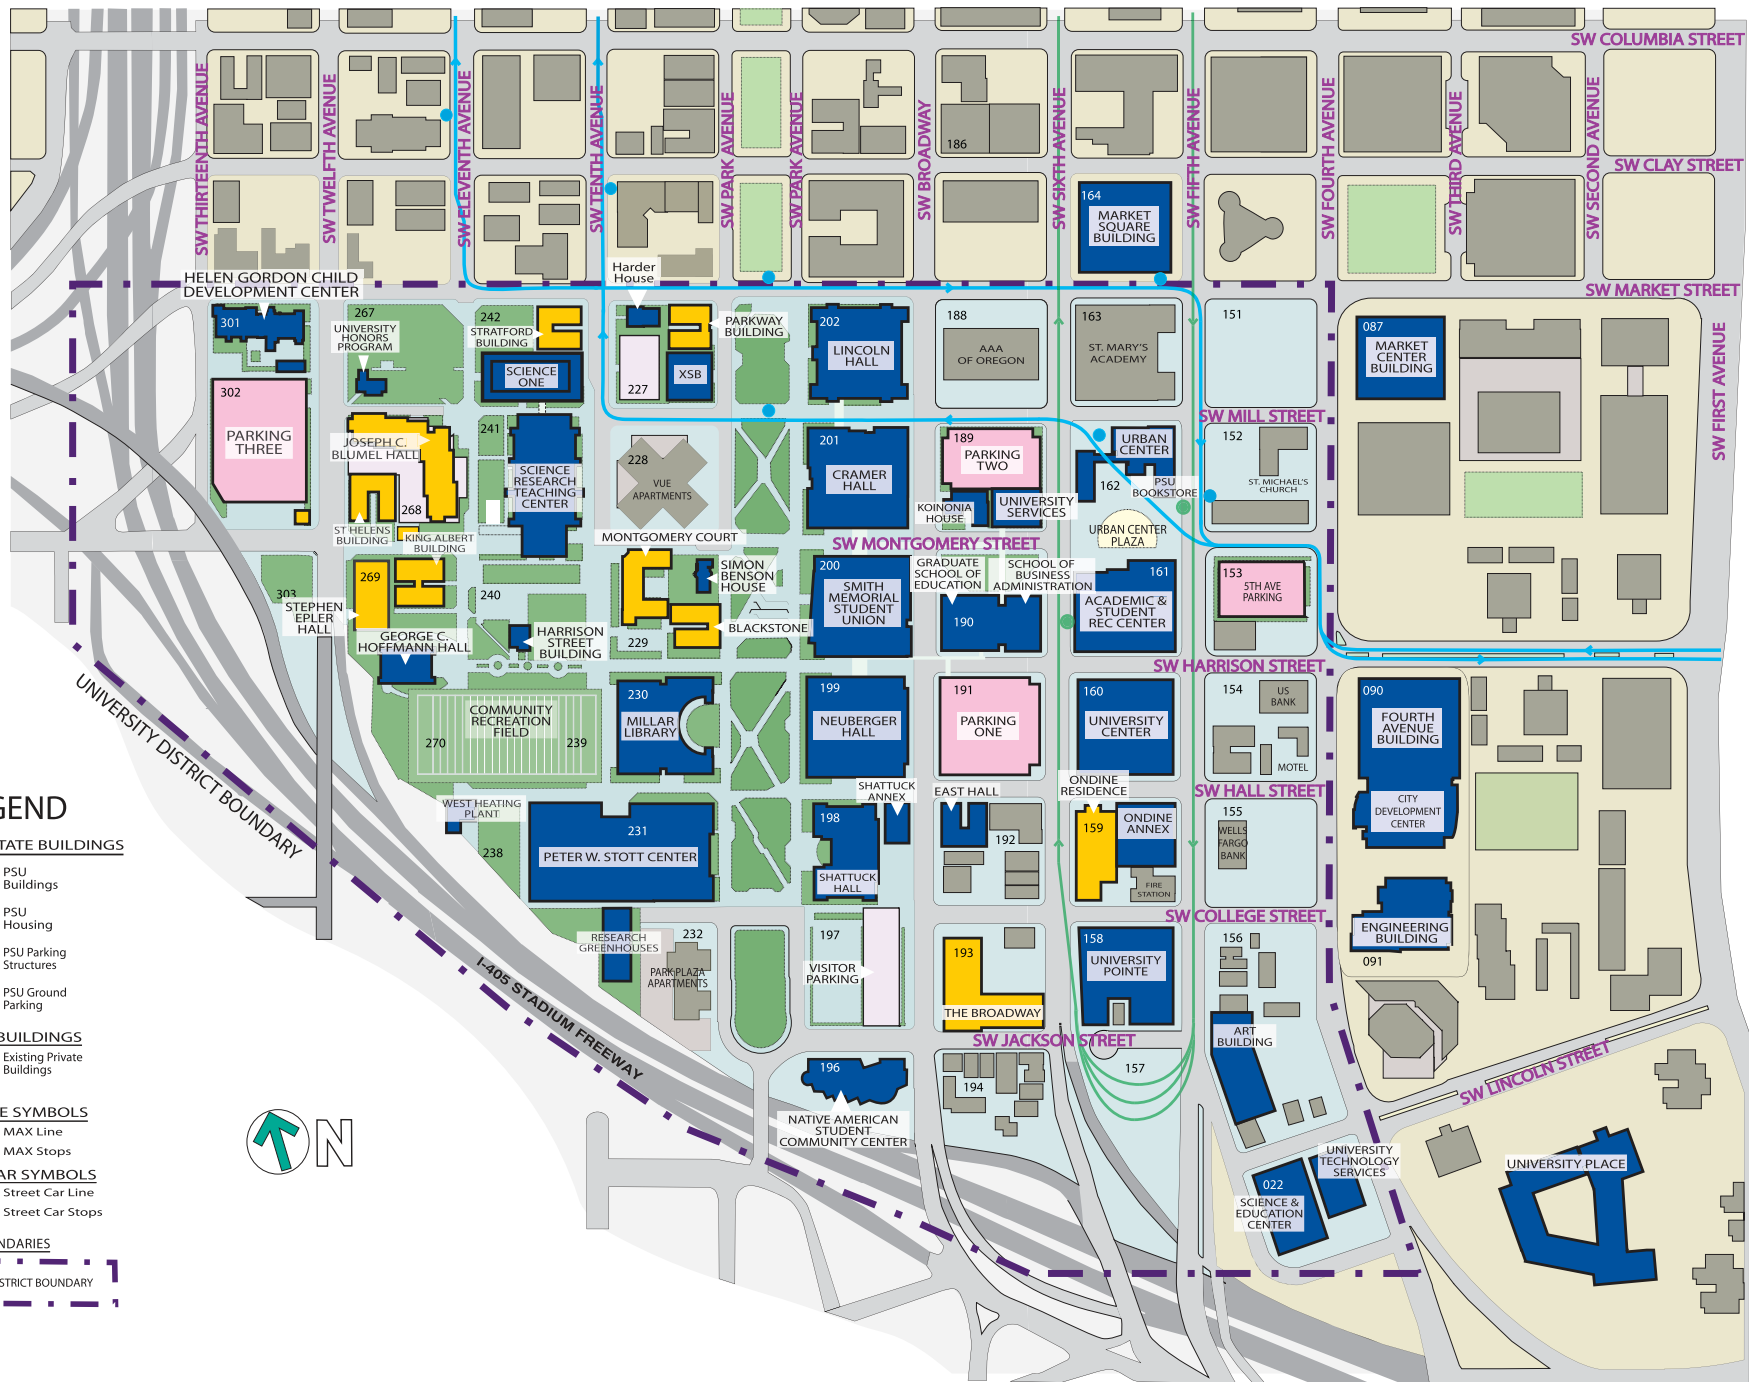

Appendix 5.02 – PSU Campus Map

LEGEND

PORTLAND STATE BUILDINGS

- PSU Buildings
- PSU Housing
- PSU Parking Structures
- PSU Ground Parking

OTHER BUILDINGS

- Existing Private Buildings

MAX LINE SYMBOLS

- MAX Line
- MAX Stops

STREET CAR SYMBOLS

- Street Car Line
- Street Car Stops

BOUNDARIES

- UNIVERSITY DISTRICT BOUNDARY

University District