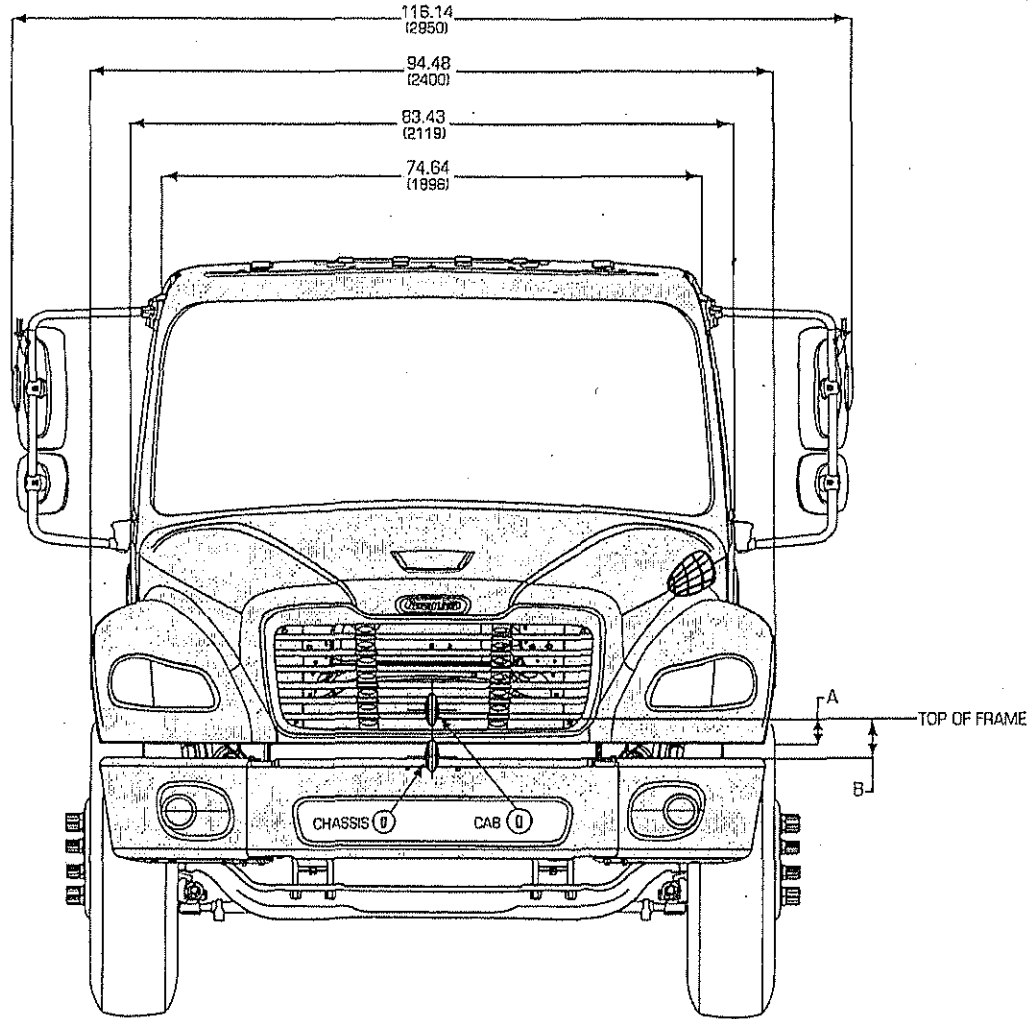

Cab Configuration

106 Day Cab Front View
829-071

CAB HEIGHT	A	B
160*	-3.46 (-88)	-5.39 (-137)
280**	1.34 (34)	.67 (-17)

60 Cab Height Shown
 ISB Engine
 *ISC Engine
 Note: Dimensions in parentheses are millimeters

Cab Configuration

106 Day Cab Side View
829-071