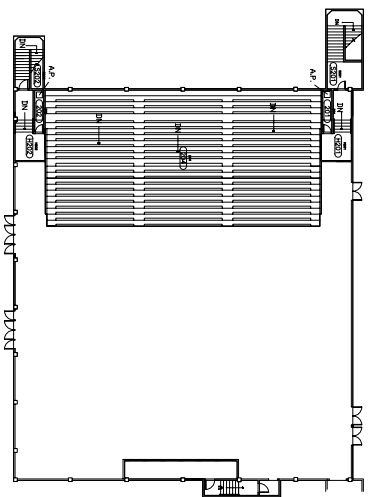

SHEET	BUILT
3 OF 4	1989
LAST DRAWN	08/08

BALCONY FLOOR PLAN

MCNEAL HALL
1465 Webster St.

**SOUTHERN OREGON
UNIVERSITY**

**BUILDING
015**