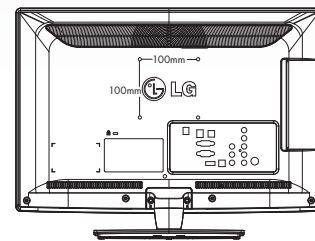

REAR JACK PANEL 26LV255C/22LV255C