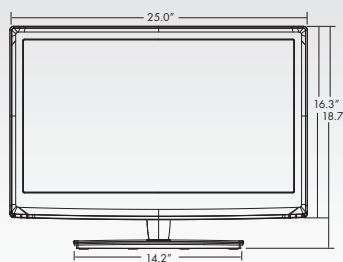

PUBLIC DISPLAY SETTINGS

When used in public areas, these HDTVs can be easily programmed by the installer to have the TV turn on at a specified channel/volume level, set the minimum/ maximum volume, lock out the control panel/remote, set the aspect ratio, and return to a factory reset. By using Power Management, these displays can be programmed to turn off if there has been no activity (remote or control panel buttons) for a preset time (1-7) hours.

Public Display Setting	
Public Display Mode	No
Start Channel	No
Ch. Type	TV
Major	2
Minor	0
Minimum Volume	0
Maximum Volume	100
Start Volume Level	No
Power Management Setting	No
Key Management	1
Factory Reset	0
Aspect Ratio	0

USB CLONING

USB cloning will allow for easy transfer of Public Display Settings from the "Master TV" to an unlimited number of same type televisions.

DIMENSIONS

invisible SPEAKER

SOUND IS HEARD, NOT SEEN

Enjoy a combination of smart technology and stylish design with the invisible speaker system custom tuned by audio expert Mr. Mark Levinson. This unique system provides a clean, polished look and an enhanced auditory experience by increasing the sweet spot and providing a wider sound field.

22LV255C

MOUNTING HOLES ON STAND ATTACHING THE TV TO A DESK