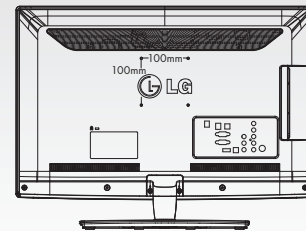

PUBLIC DISPLAY SETTINGS

When used in public areas, these HDTVs can be easily programmed by the installer to have the TV turn on at a specified channel/volume level, set the minimum/ maximum volume, lock out the control panel/remote, set the aspect ratio, and return to a factory reset. By using Power Management, these displays can be programmed to turn off if there has been no activity (remote or control panel buttons) for a preset time (1-7) hours.

Public Display Setting	
Public Display Mode	No
Start Channel	No
Ch. Type	TV
Major	2
Minor	0
Minimum Volume	0
Maximum Volume	100
Start Volume Level	No
Power Management Setting	No
Key Management	1
Factory Reset	0
Aspect Ratio	0

USB CLONING

USB cloning will allow for easy transfer of Public Display Settings from the "Master TV" to an unlimited number of same type televisions.

DIMENSIONS

invisible SPEAKER

SOUND IS HEARD, NOT SEEN

Enjoy a combination of smart technology and stylish design with the invisible speaker system custom tuned by audio expert Mr. Mark Levinson. This unique system provides a clean, polished look and an enhanced auditory experience by increasing the sweet spot and providing a wider sound field.

22LV255C

MOUNTING HOLES ON STAND ATTACHING THE TV TO A DESK