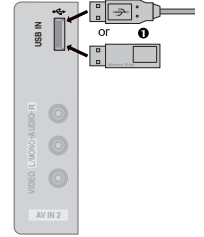

PUBLIC DISPLAY SETTINGS

When used in public areas, these HDTVs can be easily programmed by the installer to have the TV turn on at a specified channel/volume level, set the minimum/ maximum volume, lock out the control panel/remote, set the aspect ratio, and return to a factory reset. By using Power Management, these displays can be programmed to turn off if there has been no activity (remote or control panel buttons) for a preset time (1-7) hours.

Public Display Setting	
Public Display Mode	No
Start Channel	No
Ch. Type	TV
Major	2
Minor	0
Minimum Volume	0
Maximum Volume	100
Start Volume Level	No
Power Management Setting	No
Key Management	1
Factory Reset	0
Aspect Ratio	0

USB CLONING

USB cloning will allow for easy transfer of Public Display Settings from the "Master TV" to an unlimited number of same type televisions.