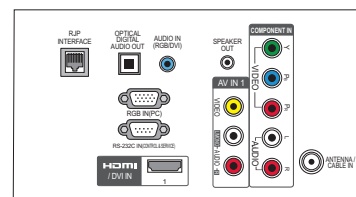

32LV255C

26LV255C

22LV255C

MOUNTING HOLES ON STAND ATTACHING THE TV TO A DESK

REAR JACK PANEL 32LV255C

SIDE JACK PANEL

REAR JACK PANEL 26LV255C/22LV255C

SIDE JACK PANEL