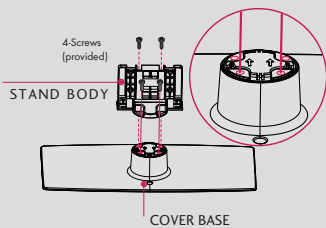

32LV255C

26LV255C

22LV255C

MOUNTING HOLES ON STAND ATTACHING THE TV TO A DESK

REAR JACK PANEL 32LV255C

SIDE JACK PANEL

REAR JACK PANEL 26LV255C/22LV255C

SIDE JACK PANEL