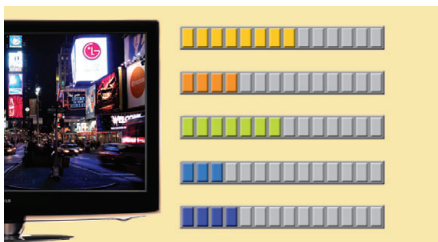

Real Cinema

Real Cinema uses a 2:3 pull down which takes every other frame and splits it into three fields of video for a smoother transition from film to video.

Dramatization

Automatically examines the room environment and optimizes the picture to the light and color conditions in the room for a more enjoyable viewing experience—that can also save energy and money.