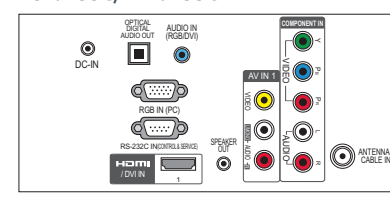

32LV255C

26LV255C

22LV255C

MOUNTING HOLES ON STAND ATTACHING THE TV TO A DESK

REAR JACK PANEL 32LV255C

SIDE JACK PANEL

REAR JACK PANEL 26LV255C/22LV255C

SIDE JACK PANEL