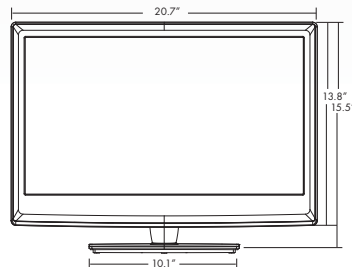

REAR JACK PANEL 32LV255C