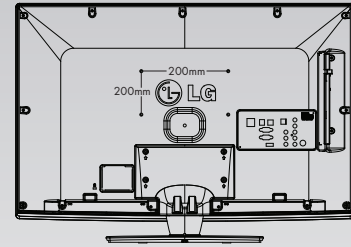

32LV255C

26LV255C

22LV255C

MOUNTING HOLES ON STAND ATTACHING THE TV TO A DESK

REAR JACK PANEL 32LV255C

SIDE JACK PANEL

REAR JACK PANEL 26LV255C/22LV255C

SIDE JACK PANEL